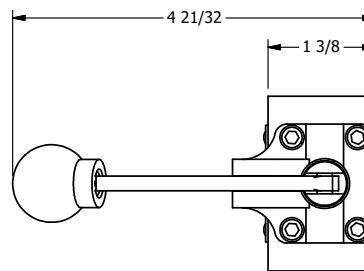

4

3

2

1

**AAA**  
PRODUCTS  
INTERNATIONAL

**AAA PRODUCTS  
INTERNATIONAL**  
7114 Harry Hines Blvd  
Dallas, TX 75235

TITLE: 3/8" SIDE PORT, LEVER, 2 POS,  
SPR RTRN, HVY DTY, LOCKOUT C

DRAWING NO.:  
DIM\_HO3HLO