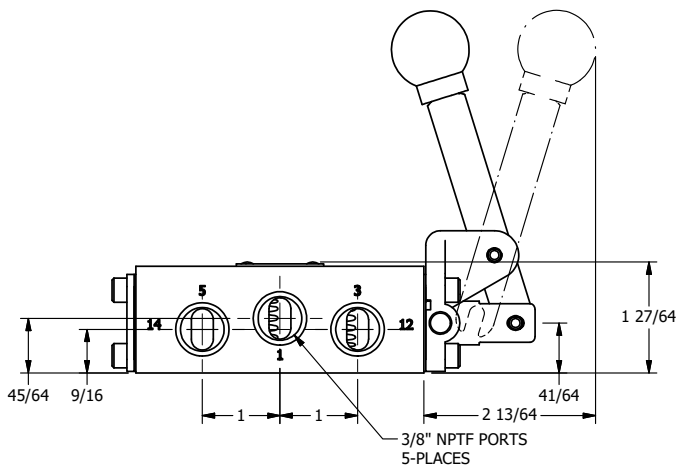

4

3

2

1

**AAA**  
PRODUCTS  
INTERNATIONAL

**AAA PRODUCTS  
INTERNATIONAL**  
7114 Harry Hines Blvd  
Dallas, TX 75235

TITLE: 3/8" SIDE PORT, LEVER, 2 POS,  
SPR RTRN, HVY DTY, LOCKOUT C

DRAWING NO.:  
DIM\_HO3HLO