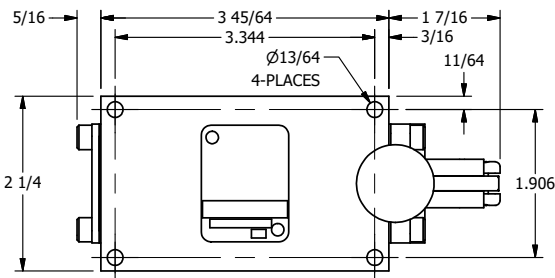

4

3

2

1

**AAA**  
PRODUCTS  
INTERNATIONAL

**AAA PRODUCTS  
INTERNATIONAL**  
7114 Harry Hines Blvd  
Dallas, TX 75235

TITLE: 3/8" SIDE PORT, LEVER, 2 POS,  
SPR RTRN, HVY DTY, LOCKOUT C

DRAWING NO.:  
DIM\_HO3HLO