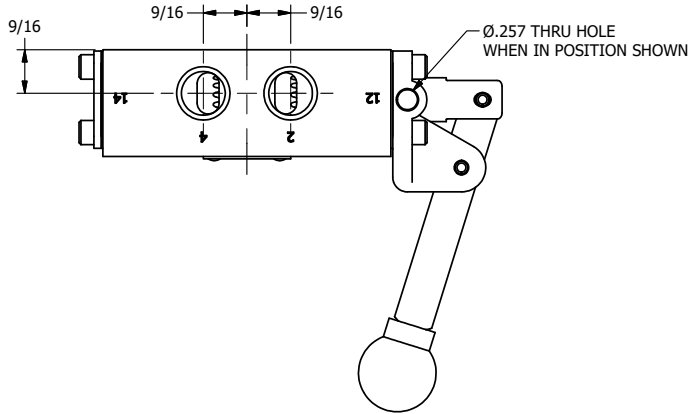

4

3

2

1

**AAA**  
PRODUCTS  
INTERNATIONAL

**AAA PRODUCTS  
INTERNATIONAL**  
7114 Harry Hines Blvd  
Dallas, TX 75235

TITLE: 3/8" SIDE PORT, LEVER, 2 POS,  
SPR RTRN, HVY DTY, LOCKOUT C

DRAWING NO.:  
DIM\_HO3HLO