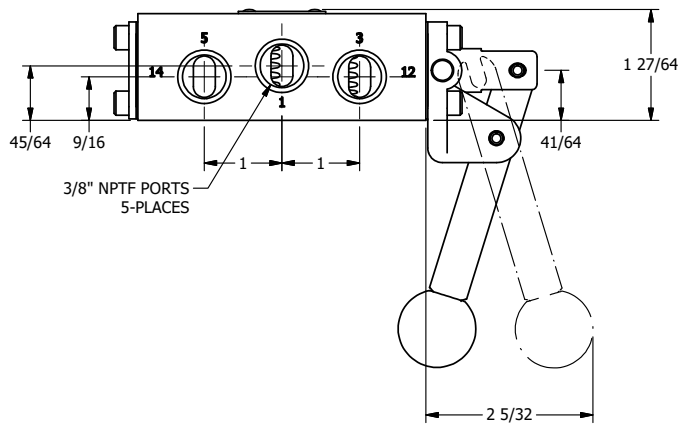

4

3

2

1

B

B

AAA
PRODUCTS
INTERNATIONAL

**AAA PRODUCTS
INTERNATIONAL**
7114 Harry Hines Blvd
Dallas, TX 75235

TITLE: 3/8" SIDE PORT, LEVER, 2 POS,
SPR RTRN, HVY DTY, RED KNOB,
LOCKOUT C, 180D LVR

DRAWING NO.:
DIM_HO3HJLOT

4

3

2

1

A

A

THE INFORMATION CONTAINED WITHIN THIS DOCUMENT IS PROPRIETARY TO AAA PRODUCTS AND MAY NOT BE DISCLOSED WITHOUT PRIOR WRITTEN CONSENT