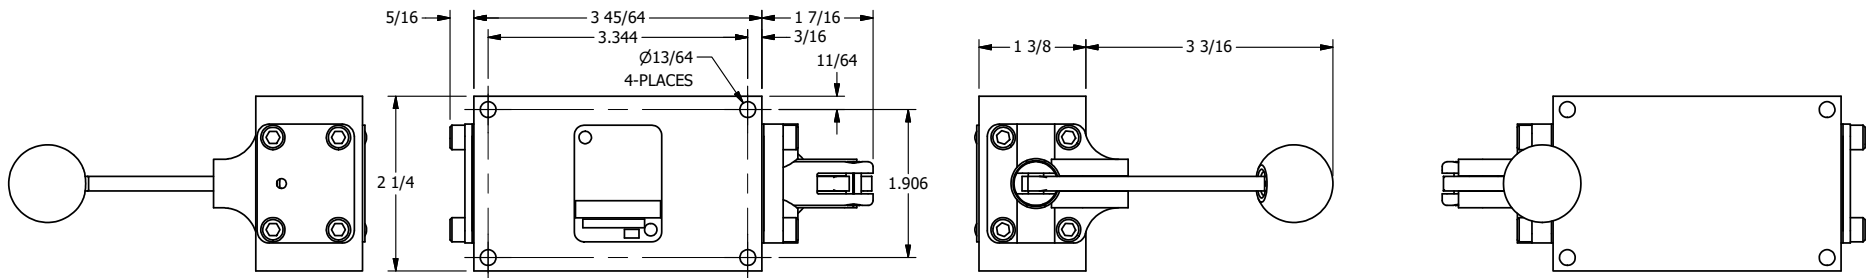

4

3

2

1

B

B

AAA
PRODUCTS
INTERNATIONAL

**AAA PRODUCTS
INTERNATIONAL**
7114 Harry Hines Blvd
Dallas, TX 75235

TITLE: 3/8" SIDE PORT, LEVER, 2 POS,
SPR RTRN, HVY DTY, RED KNOB,
LOCKOUT C, 180D LVR

DRAWING NO.:
DIM_HO3HJLOT

4

3

2

1

A

A

THE INFORMATION CONTAINED WITHIN THIS DOCUMENT IS PROPRIETARY TO AAA PRODUCTS AND MAY NOT BE DISCLOSED WITHOUT PRIOR WRITTEN CONSENT