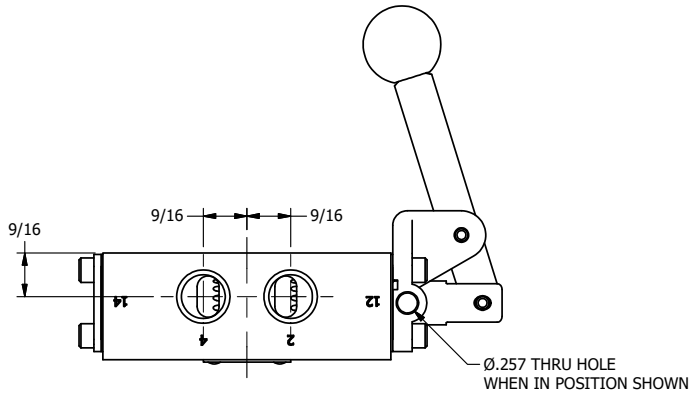

4

3

2

1

B

B

AAA
PRODUCTS
INTERNATIONAL

**AAA PRODUCTS
INTERNATIONAL**
7114 Harry Hines Blvd
Dallas, TX 75235

TITLE: 3/8" SIDE PORT, LEVER, 2 POS,
SPR RTRN, HVY DTY, RED KNOB,
LOCKOUT C, 180D LVR

DRAWING NO.:
DIM_HO3HJLOT

4

3

2

1

A

A

THE INFORMATION CONTAINED WITHIN THIS DOCUMENT IS PROPRIETARY TO AAA PRODUCTS AND MAY NOT BE DISCLOSED WITHOUT PRIOR WRITTEN CONSENT