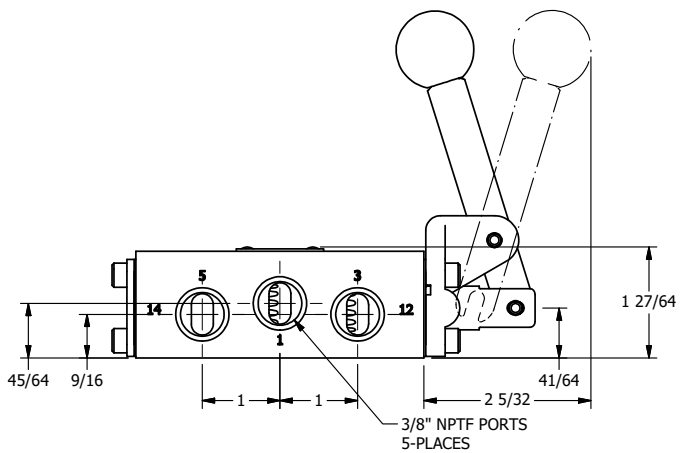

4

3

2

1

**AAA**  
PRODUCTS  
INTERNATIONAL

**AAA PRODUCTS  
INTERNATIONAL**  
7114 Harry Hines Blvd  
Dallas, TX 75235

TITLE: 3/8" SIDE PORT, LEVER, 2 POS,  
SPR RTRN, HVY DTY, RED KNOB

DRAWING NO.:  
DIM\_HO3HJ