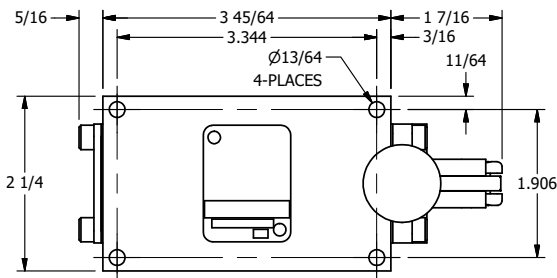

4

3

2

1

**AAA**  
PRODUCTS  
INTERNATIONAL

**AAA PRODUCTS  
INTERNATIONAL**  
7114 Harry Hines Blvd  
Dallas, TX 75235

TITLE: 3/8" SIDE PORT, LEVER, 2 POS,  
SPR RTRN, HVY DTY, RED KNOB

DRAWING NO.:  
DIM\_HO3HJ