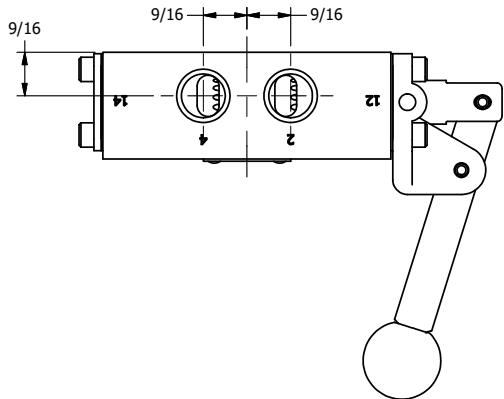

4

3

2

1

**AAA**  
PRODUCTS  
INTERNATIONAL

**AAA PRODUCTS  
INTERNATIONAL**  
7114 Harry Hines Blvd  
Dallas, TX 75235

TITLE: 3/8" SIDE PORT, LEVER, 2 POS,  
SPR RTRN, HVY DTY, RED KNOB

DRAWING NO.:  
DIM\_HO3HJ