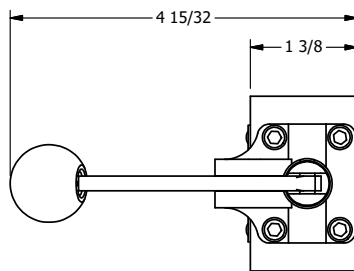

4

3

2

1

**AAA**  
PRODUCTS  
INTERNATIONAL

**AAA PRODUCTS  
INTERNATIONAL**  
7114 Harry Hines Blvd  
Dallas, TX 75235

TITLE: 3/8" SIDE PORT, LEVER, 2 POS,  
SPR RTRN, HVY DTY, RED KNOB

DRAWING NO.:  
DIM\_HO3HJ