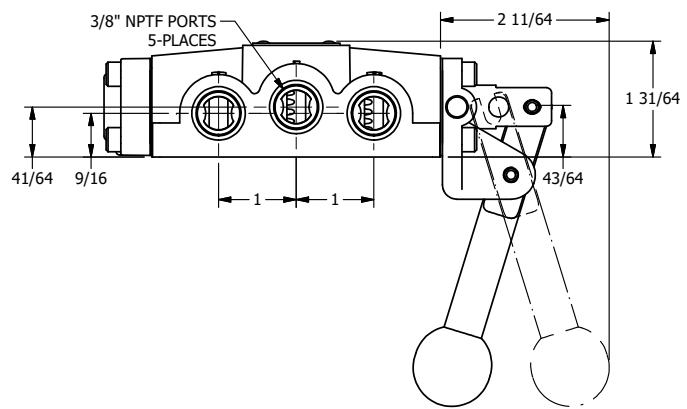

AAA
PRODUCTS
INTERNATIONAL

**AAA PRODUCTS
INTERNATIONAL**
7114 Harry Hines Blvd
Dallas, TX 75235

TITLE: 3/8" SIDE PORT, LEVER, 2 POS,
SPR RTRN, PIN LOCK A & C,
180D LVR, STAINLESS

DRAWING NO.:
DIM_H03ETSS