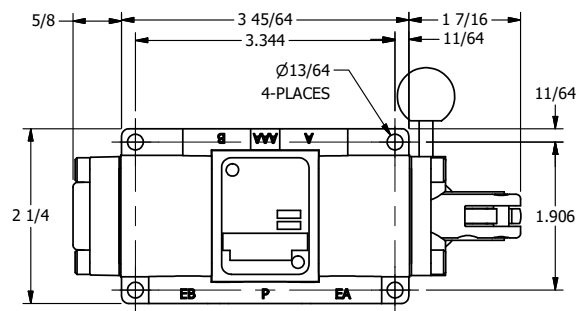

AAA
PRODUCTS
INTERNATIONAL

**AAA PRODUCTS
INTERNATIONAL**
7114 Harry Hines Blvd
Dallas, TX 75235

TITLE: 3/8" SIDE PORT, LEVER, 2 POS,
SPR RTRN, PIN LOCK A & C,
180D LVR, STAINLESS

DRAWING NO.:
DIM_H03ETSS