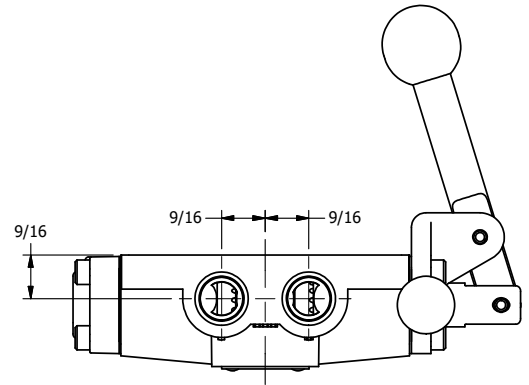

4

3

2

1

B

B

A

A

AAA
PRODUCTS
INTERNATIONAL

**AAA PRODUCTS
INTERNATIONAL**
7114 Harry Hines Blvd
Dallas, TX 75235

TITLE: 3/8" SIDE PORT, LEVER, 2 POS,
SPR RTRN, PIN LOCK A & C,
180D LVR, STAINLESS

DRAWING NO.:
DIM_H03ETSS