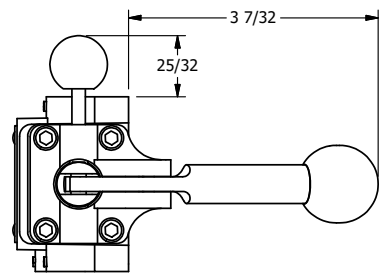

4

3

2

1

B

B

A

A

AAA
PRODUCTS
INTERNATIONAL

**AAA PRODUCTS
INTERNATIONAL**
7114 Harry Hines Blvd
Dallas, TX 75235

TITLE: 3/8" SIDE PORT, LEVER, 2 POS,
SPR RTRN, PIN LOCK A & C,
180D LVR, STAINLESS

DRAWING NO.:
DIM_H03ETSS