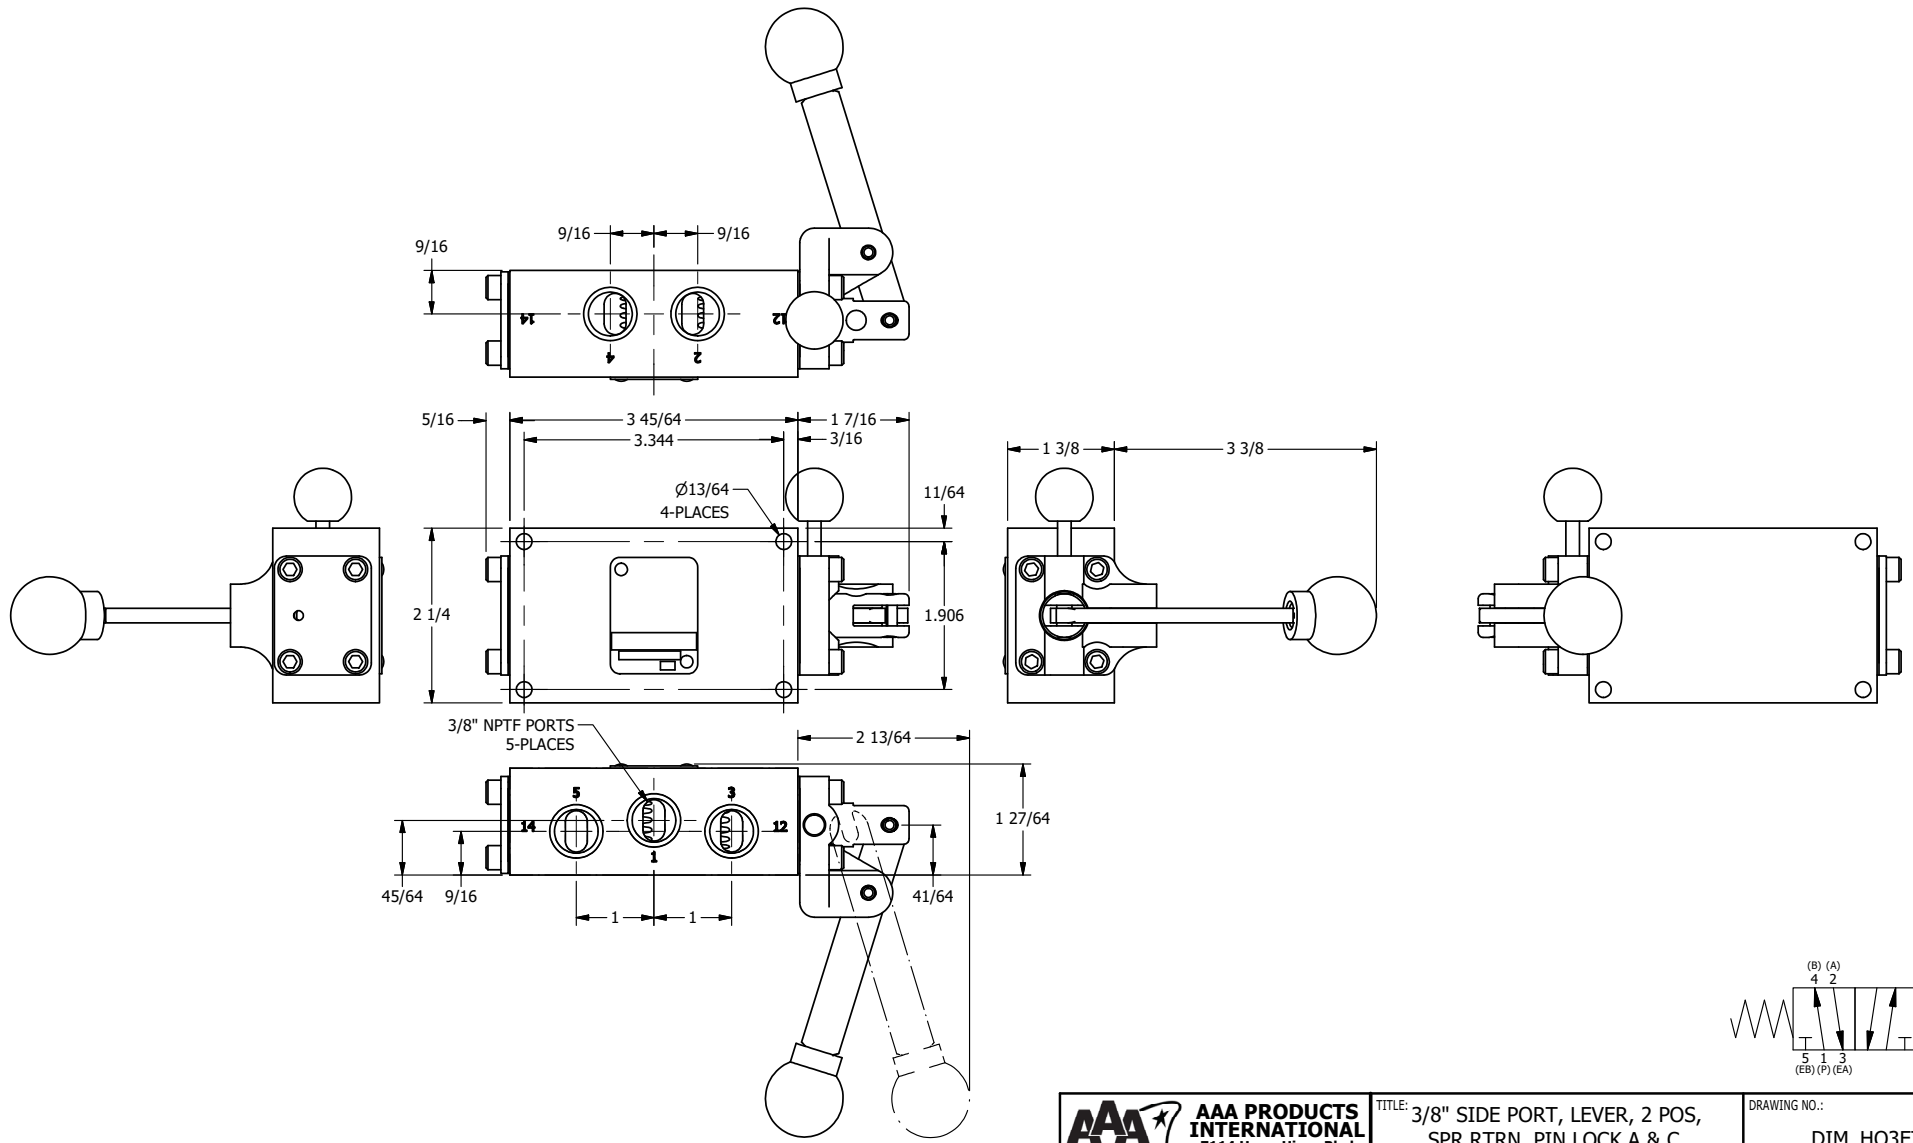

AAA
PRODUCTS
INTERNATIONAL

**AAA PRODUCTS
INTERNATIONAL**
7114 Harry Hines Blvd
Dallas, TX 75235

TITLE: 3/8" SIDE PORT, LEVER, 2 POS,
SPR RTRN, PIN LOCK A & C,
180D LVR

DRAWING NO.:
DIM_H03ET

THE INFORMATION CONTAINED WITHIN THIS DOCUMENT IS PROPRIETARY TO AAA PRODUCTS AND MAY NOT BE DISCLOSED WITHOUT PRIOR WRITTEN CONSENT