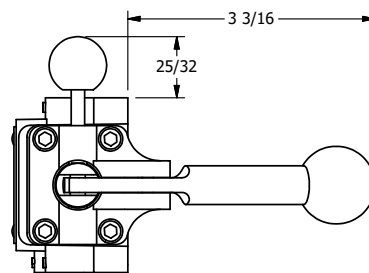

**AAA**  
PRODUCTS  
INTERNATIONAL

**AAA PRODUCTS  
INTERNATIONAL**  
7114 Harry Hines Blvd  
Dallas, TX 75235

TITLE: 3/8" SIDE PORT, LEVER, 2 POS,  
SPR RTRN, PIN LOCK A & C,  
RED KNOB, 180D LVR, STAINLESS