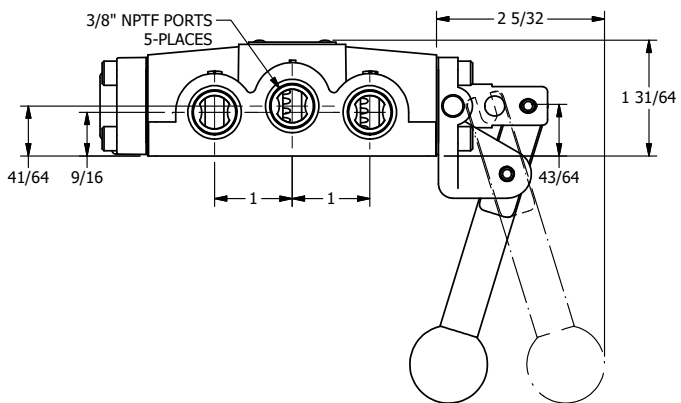

**AAA**  
PRODUCTS  
INTERNATIONAL

**AAA PRODUCTS  
INTERNATIONAL**  
7114 Harry Hines Blvd  
Dallas, TX 75235

TITLE: 3/8" SIDE PORT, LEVER, 2 POS,  
SPR RTRN, PIN LOCK A & C,  
RED KNOB, 180D LVR, STAINLESS