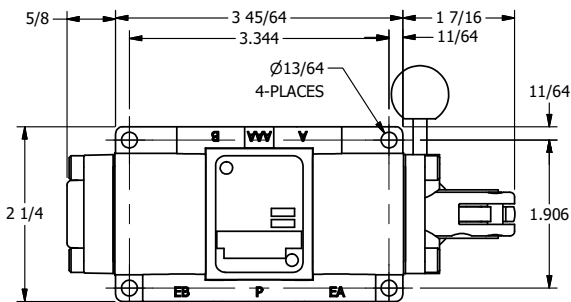

**AAA**  
PRODUCTS  
INTERNATIONAL

**AAA PRODUCTS  
INTERNATIONAL**  
7114 Harry Hines Blvd  
Dallas, TX 75235

TITLE: 3/8" SIDE PORT, LEVER, 2 POS,  
SPR RTRN, PIN LOCK A & C,  
RED KNOB, 180D LVR, STAINLESS