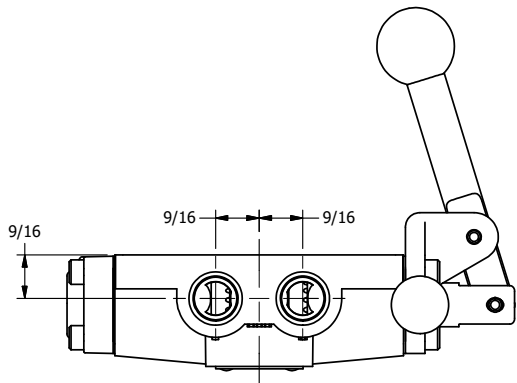

4

3

2

1

B

B

A

A

**AAA**  
PRODUCTS  
INTERNATIONAL

**AAA PRODUCTS  
INTERNATIONAL**  
7114 Harry Hines Blvd  
Dallas, TX 75235

TITLE: 3/8" SIDE PORT, LEVER, 2 POS,  
SPR RTRN, PIN LOCK A & C,  
RED KNOB, 180D LVR, STAINLESS