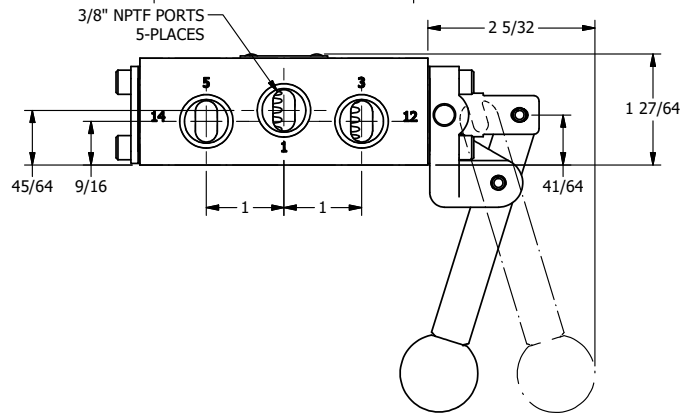

**AAA**  
PRODUCTS  
INTERNATIONAL

**AAA PRODUCTS  
INTERNATIONAL**  
7114 Harry Hines Blvd  
Dallas, TX 75235

TITLE: 3/8" SIDE PORT, LEVER, 2 POS,  
SPR RTRN, PIN LOCK A & C,  
HVY DTY, 180D

DRAWING NO.:  
DIM\_HO3EJT