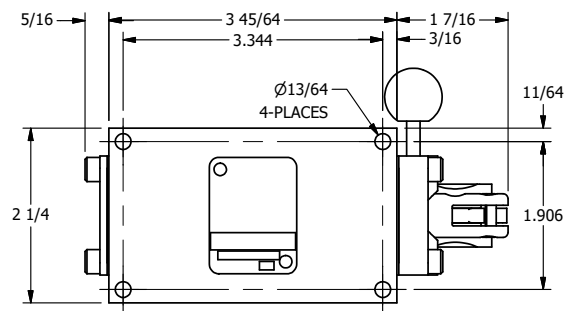

**AAA**  
PRODUCTS  
INTERNATIONAL

**AAA PRODUCTS  
INTERNATIONAL**  
7114 Harry Hines Blvd  
Dallas, TX 75235

TITLE: 3/8" SIDE PORT, LEVER, 2 POS,  
SPR RTRN, PIN LOCK A & C,  
HVY DTY, 180D

DRAWING NO.:  
DIM\_HO3EJT