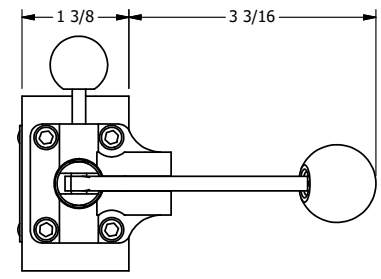

**AAA**  
PRODUCTS  
INTERNATIONAL

**AAA PRODUCTS  
INTERNATIONAL**  
7114 Harry Hines Blvd  
Dallas, TX 75235

TITLE: 3/8" SIDE PORT, LEVER, 2 POS,  
SPR RTRN, PIN LOCK A & C,  
HVY DTY, 180D

DRAWING NO.:  
DIM\_HO3EJT