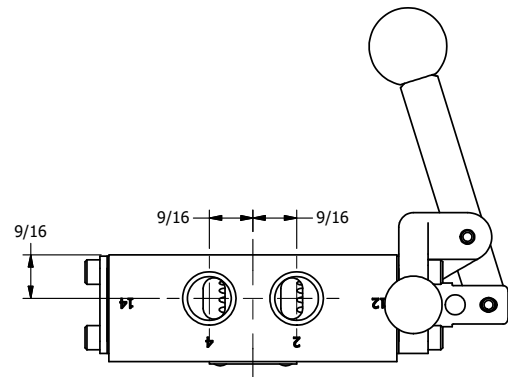

**AAA**  
PRODUCTS  
INTERNATIONAL

**AAA PRODUCTS  
INTERNATIONAL**  
7114 Harry Hines Blvd  
Dallas, TX 75235

TITLE: 3/8" SIDE PORT, LEVER, 2 POS,  
SPR RTRN, PIN LOCK A & C,  
HVY DTY, 180D

DRAWING NO.:  
DIM\_HO3EJT