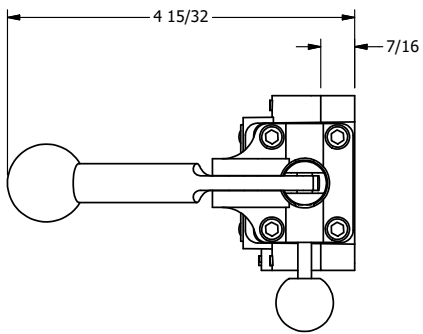

4

3

2

1

AAA
PRODUCTS
INTERNATIONAL

AAA PRODUCTS INTERNATIONAL
7114 Harry Hines Blvd
Dallas, TX 75235

TITLE: 3/8" SIDE PORT, LEVER, 2 POS,
SPR RTRN, PIN LOCK A & C,
RED KNOB, STAINLESS

DRAWING NO.:
DIM_H03EJSS