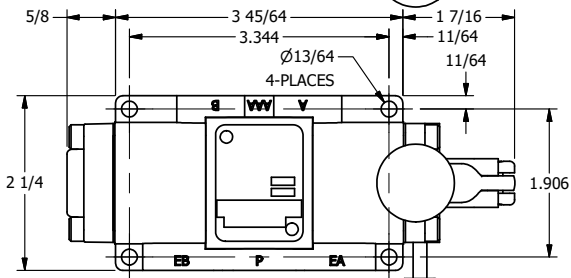

4

3

2

1

AAA
PRODUCTS
INTERNATIONAL

AAA PRODUCTS INTERNATIONAL
7114 Harry Hines Blvd
Dallas, TX 75235

TITLE: 3/8" SIDE PORT, LEVER, 2 POS,
SPR RTRN, PIN LOCK A & C,
RED KNOB, STAINLESS

DRAWING NO.:
DIM_H03EJSS