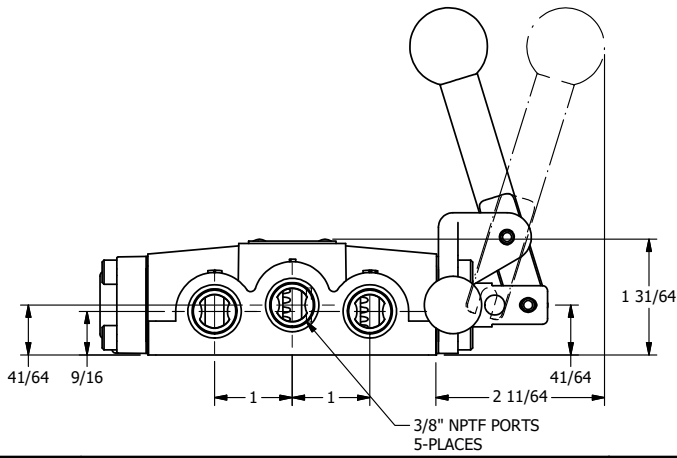

4

3

2

1

AAA
PRODUCTS
INTERNATIONAL

AAA PRODUCTS INTERNATIONAL
7114 Harry Hines Blvd
Dallas, TX 75235

TITLE: 3/8" SIDE PORT, LEVER, 2 POS,
SPR RTRN, PIN LOCK A & C,
RED KNOB, STAINLESS

DRAWING NO.:
DIM_H03EJSS