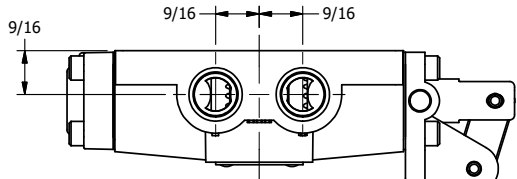

4

3

2

1

AAA
PRODUCTS
INTERNATIONAL

AAA PRODUCTS INTERNATIONAL
7114 Harry Hines Blvd
Dallas, TX 75235

TITLE: 3/8" SIDE PORT, LEVER, 2 POS,
SPR RTRN, PIN LOCK A & C,
RED KNOB, STAINLESS

DRAWING NO.:
DIM_H03EJSS