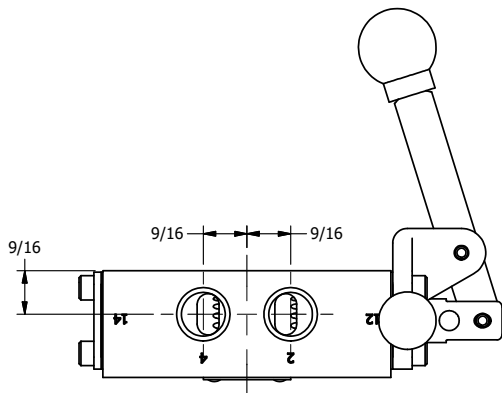

4

3

2

1

B

B

A

A

AAA
PRODUCTS
INTERNATIONAL

**AAA PRODUCTS
INTERNATIONAL**
7114 Harry Hines Blvd
Dallas, TX 75235

TITLE: 3/8" SIDE PORT, LEVER, 2 POS,
SPR RTRN, PIN LOCK A & C,
HVY DTY, 180D

DRAWING NO.:
DIM_H03EHT

4

3

2

1

A

A

THE INFORMATION CONTAINED WITHIN THIS DOCUMENT IS PROPRIETARY TO AAA PRODUCTS AND MAY NOT BE DISCLOSED WITHOUT PRIOR WRITTEN CONSENT