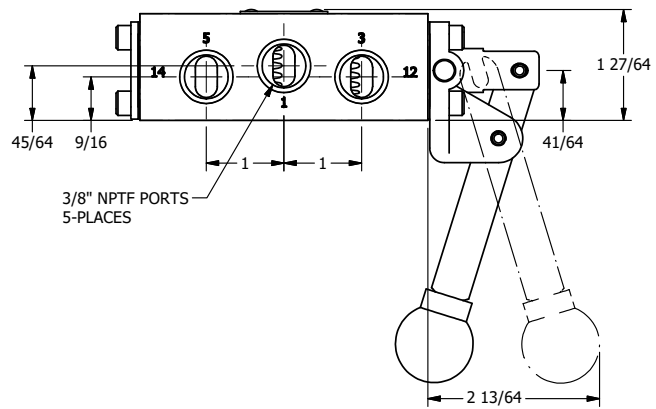

AAA
PRODUCTS
INTERNATIONAL

**AAA PRODUCTS
INTERNATIONAL**
7114 Harry Hines Blvd
Dallas, TX 75235

TITLE: 3/8" SIDE PORT, LEVER, 2 POS,
SPR RTRN, PIN LOCK A & C,
HVY DTY, 180D

DRAWING NO.:
DIM_H03EHT

4

3

2

1