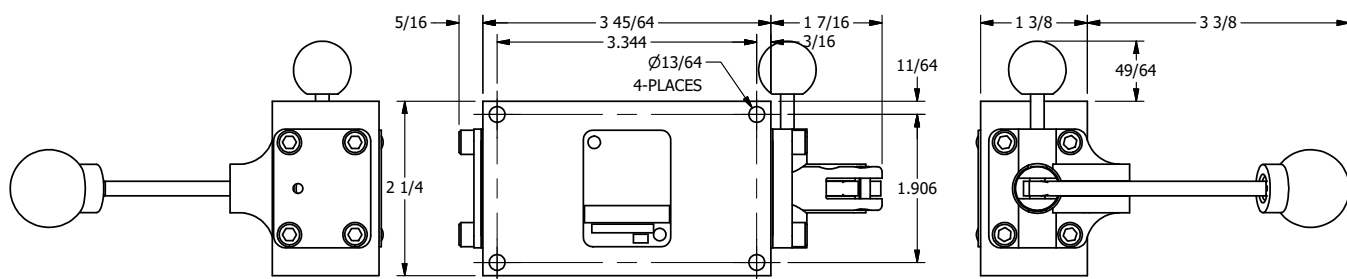

4

3

2

1

B

B

A

A

AAA
PRODUCTS
INTERNATIONAL

**AAA PRODUCTS
INTERNATIONAL**
7114 Harry Hines Blvd
Dallas, TX 75235

TITLE: 3/8" SIDE PORT, LEVER, 2 POS,
SPR RTRN, PIN LOCK A & C,
HVY DTY, 180D

DRAWING NO.:
DIM_H03EHT

4

3

2

1

A

A

THE INFORMATION CONTAINED WITHIN THIS DOCUMENT IS PROPRIETARY TO AAA PRODUCTS AND MAY NOT BE DISCLOSED WITHOUT PRIOR WRITTEN CONSENT