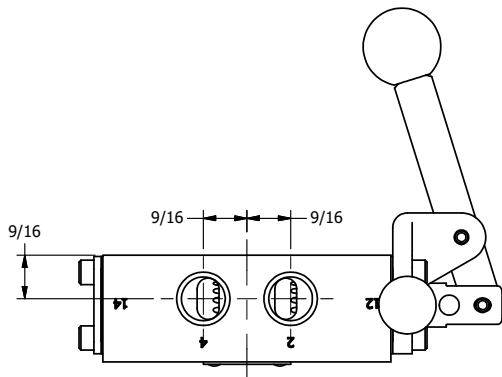

4

3

2

1

B

B

AAA
PRODUCTS
INTERNATIONAL

**AAA PRODUCTS
INTERNATIONAL**
7114 Harry Hines Blvd
Dallas, TX 75235

TITLE: 3/8" SIDE PORT, LEVER, 2 POS,
SPR RTRN, PIN LOCK A & C,
HVY DTY, RED KNOB, 180D LVR

DRAWING NO.:
DIM_H03EHJT

4

3

2

1

A

A

THE INFORMATION CONTAINED WITHIN THIS DOCUMENT IS PROPRIETARY TO AAA PRODUCTS AND MAY NOT BE DISCLOSED WITHOUT PRIOR WRITTEN CONSENT