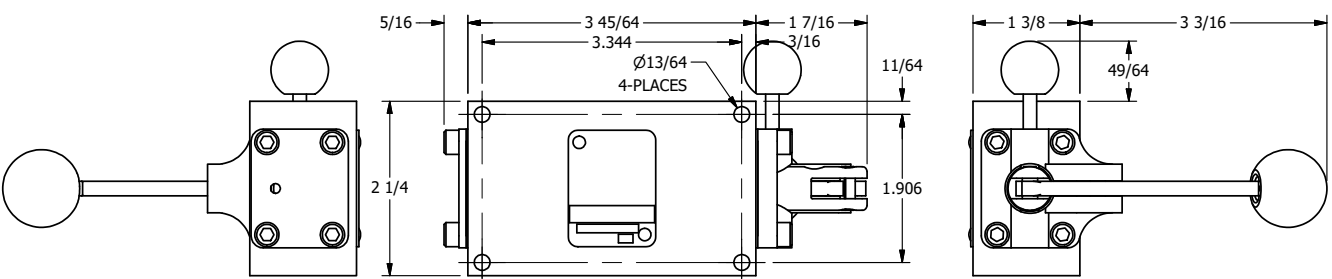

4

3

2

1

B

B

AAA
PRODUCTS
INTERNATIONAL

**AAA PRODUCTS
INTERNATIONAL**
7114 Harry Hines Blvd
Dallas, TX 75235

TITLE: 3/8" SIDE PORT, LEVER, 2 POS,
SPR RTRN, PIN LOCK A & C,
HVY DTY, RED KNOB, 180D LVR

DRAWING NO.:
DIM_H03EHJT

4

3

2

1

A

A

THE INFORMATION CONTAINED WITHIN THIS DOCUMENT IS PROPRIETARY TO AAA PRODUCTS AND MAY NOT BE DISCLOSED WITHOUT PRIOR WRITTEN CONSENT