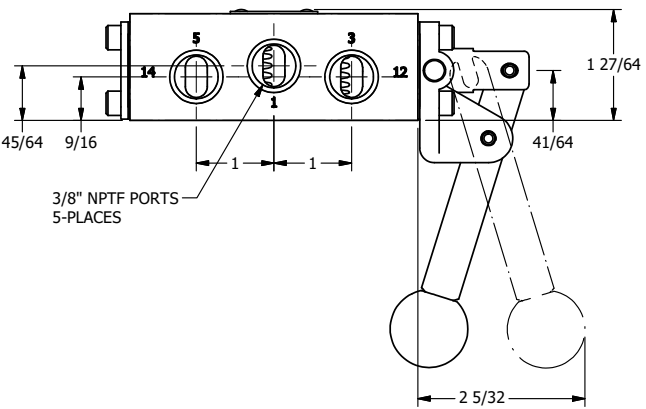

4

3

2

1

B

B

AAA
PRODUCTS
INTERNATIONAL

**AAA PRODUCTS
INTERNATIONAL**
7114 Harry Hines Blvd
Dallas, TX 75235

TITLE: 3/8" SIDE PORT, LEVER, 2 POS,
SPR RTRN, PIN LOCK A & C,
HVY DTY, RED KNOB, 180D LVR

DRAWING NO.:
DIM_H03EHJT

4

3

2

1

A

A

THE INFORMATION CONTAINED WITHIN THIS DOCUMENT IS PROPRIETARY TO AAA PRODUCTS AND MAY NOT BE DISCLOSED WITHOUT PRIOR WRITTEN CONSENT