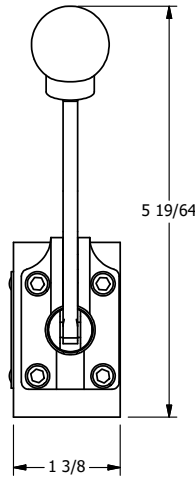

4 3 2 1

B

B

A

A

A

A

4 3 2 1

AAA
PRODUCTS
INTERNATIONAL
7114 Harry Hines Blvd
Dallas, TX 75235

TITLE: 3/8" SIDE PORT, LEVER, 2 POS,
SPR RTRN, CRVD LVR,
90D LVR

DRAWING NO.:
DIM_HO3CR

THE INFORMATION CONTAINED WITHIN THIS DOCUMENT IS PROPRIETARY TO AAA PRODUCTS AND MAY NOT BE DISCLOSED WITHOUT PRIOR WRITTEN CONSENT