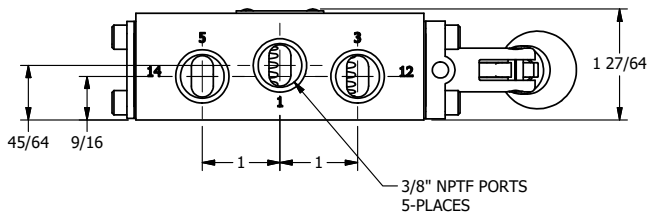

4 3 2 1

B

B

A

A

A

A

4 3 2 1

AAA
PRODUCTS
INTERNATIONAL
7114 Harry Hines Blvd
Dallas, TX 75235

TITLE: 3/8" SIDE PORT, LEVER, 2 POS,
SPR RTRN, CRVD LVR,
90D LVR

DRAWING NO.:
DIM_HO3CR

THE INFORMATION CONTAINED WITHIN THIS DOCUMENT IS PROPRIETARY TO AAA PRODUCTS AND MAY NOT BE DISCLOSED WITHOUT PRIOR WRITTEN CONSENT