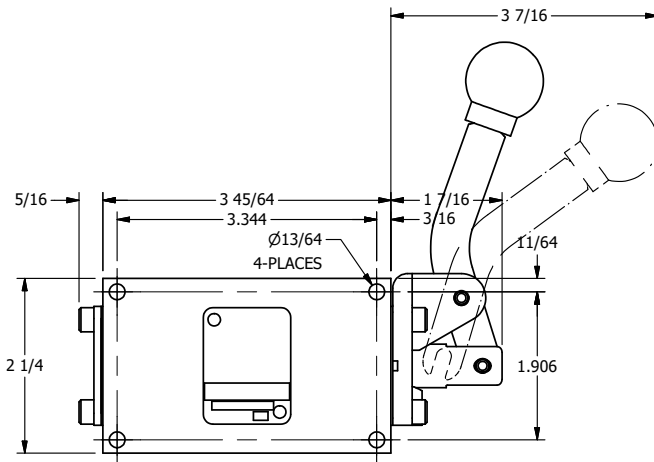

4 3 2 1

B

B

A

A

A

A

4 3 2 1

AAA
PRODUCTS
INTERNATIONAL
7114 Harry Hines Blvd
Dallas, TX 75235

TITLE: 3/8" SIDE PORT, LEVER, 2 POS,
SPR RTRN, CRVD LVR,
90D LVR

DRAWING NO.:
DIM_HO3CR

THE INFORMATION CONTAINED WITHIN THIS DOCUMENT IS PROPRIETARY TO AAA PRODUCTS AND MAY NOT BE DISCLOSED WITHOUT PRIOR WRITTEN CONSENT