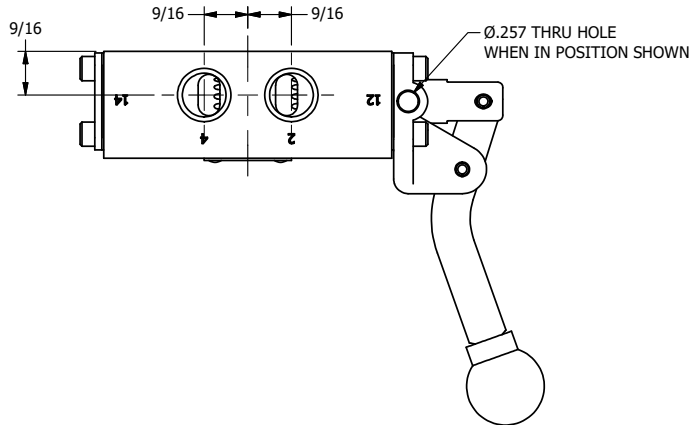

4

3

2

1

AAA
PRODUCTS
INTERNATIONAL

**AAA PRODUCTS
INTERNATIONAL**
7114 Harry Hines Blvd
Dallas, TX 75235

TITLE: 3/8" SIDE PORT, LEVER, 2 POS,
SPR RTRN, CRVD LVR,
HVY DTY, LOCKOUT C

DRAWING NO.:
DIM_HO3CHLO