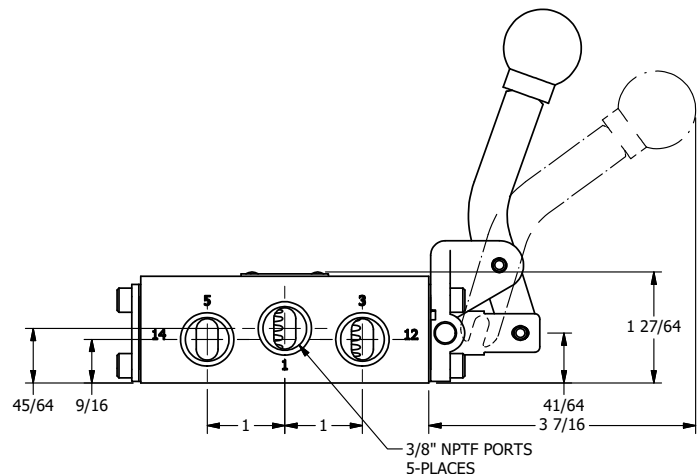

4

3

2

1

AAA
PRODUCTS
INTERNATIONAL

**AAA PRODUCTS
INTERNATIONAL**
7114 Harry Hines Blvd
Dallas, TX 75235

TITLE: 3/8" SIDE PORT, LEVER, 2 POS,
SPR RTRN, CRVD LVR,
HVY DTY, LOCKOUT C

DRAWING NO.:
DIM_HO3CHLO