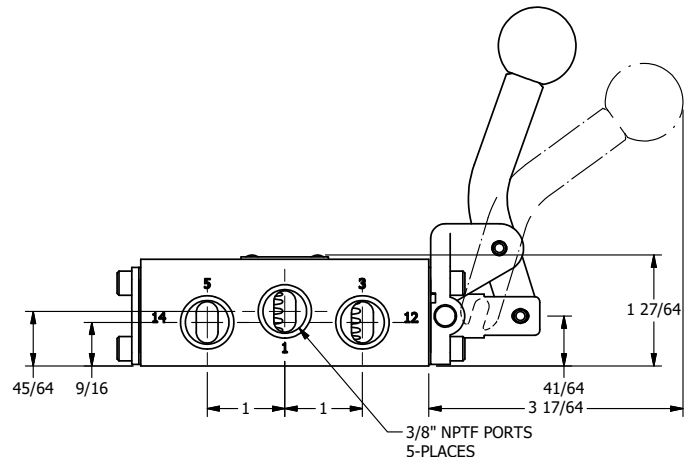

4

3

2

1

AAA
PRODUCTS
INTERNATIONAL

**AAA PRODUCTS
INTERNATIONAL**
7114 Harry Hines Blvd
Dallas, TX 75235

TITLE: 3/8" SIDE PORT, LEVER, 2 POS,
SPR RTRN, CRVD LVR,
HVY DTY, RED KNOB, LOCKOUT C

DRAWING NO.:
DIM_HO3CHJLO