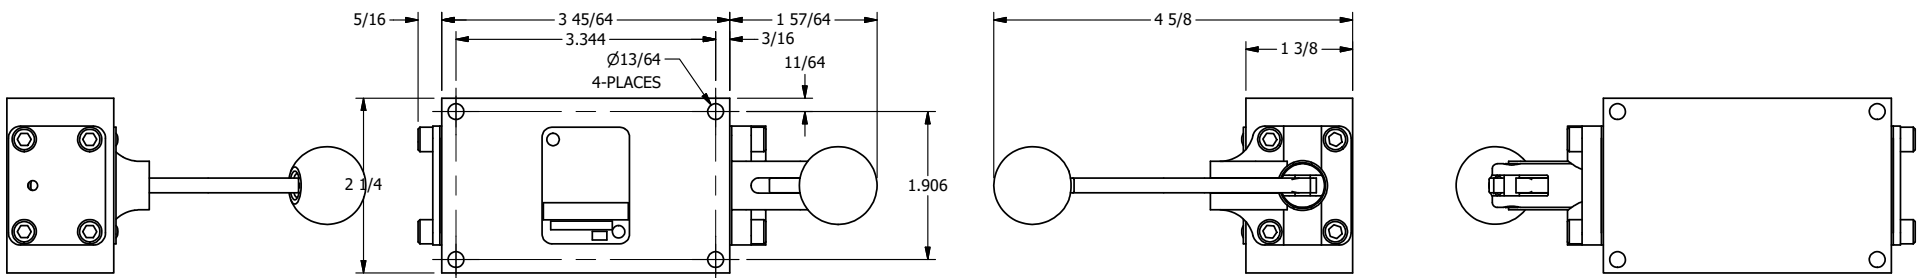

4

3

2

1

AAA
PRODUCTS
INTERNATIONAL

**AAA PRODUCTS
INTERNATIONAL**
7114 Harry Hines Blvd
Dallas, TX 75235

TITLE: 3/8" SIDE PORT, LEVER, 2 POS,
SPR RTRN, CRVD LVR,
HVY DTY, RED KNOB, LOCKOUT C

DRAWING NO.:
DIM_HO3CHJLO