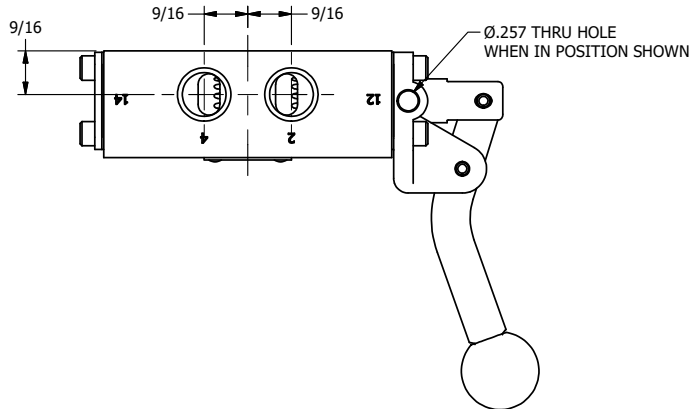

4

3

2

1

AAA
PRODUCTS
INTERNATIONAL

**AAA PRODUCTS
INTERNATIONAL**
7114 Harry Hines Blvd
Dallas, TX 75235

TITLE: 3/8" SIDE PORT, LEVER, 2 POS,
SPR RTRN, CRVD LVR,
HVY DTY, RED KNOB, LOCKOUT C

DRAWING NO.:
DIM_HO3CHJLO