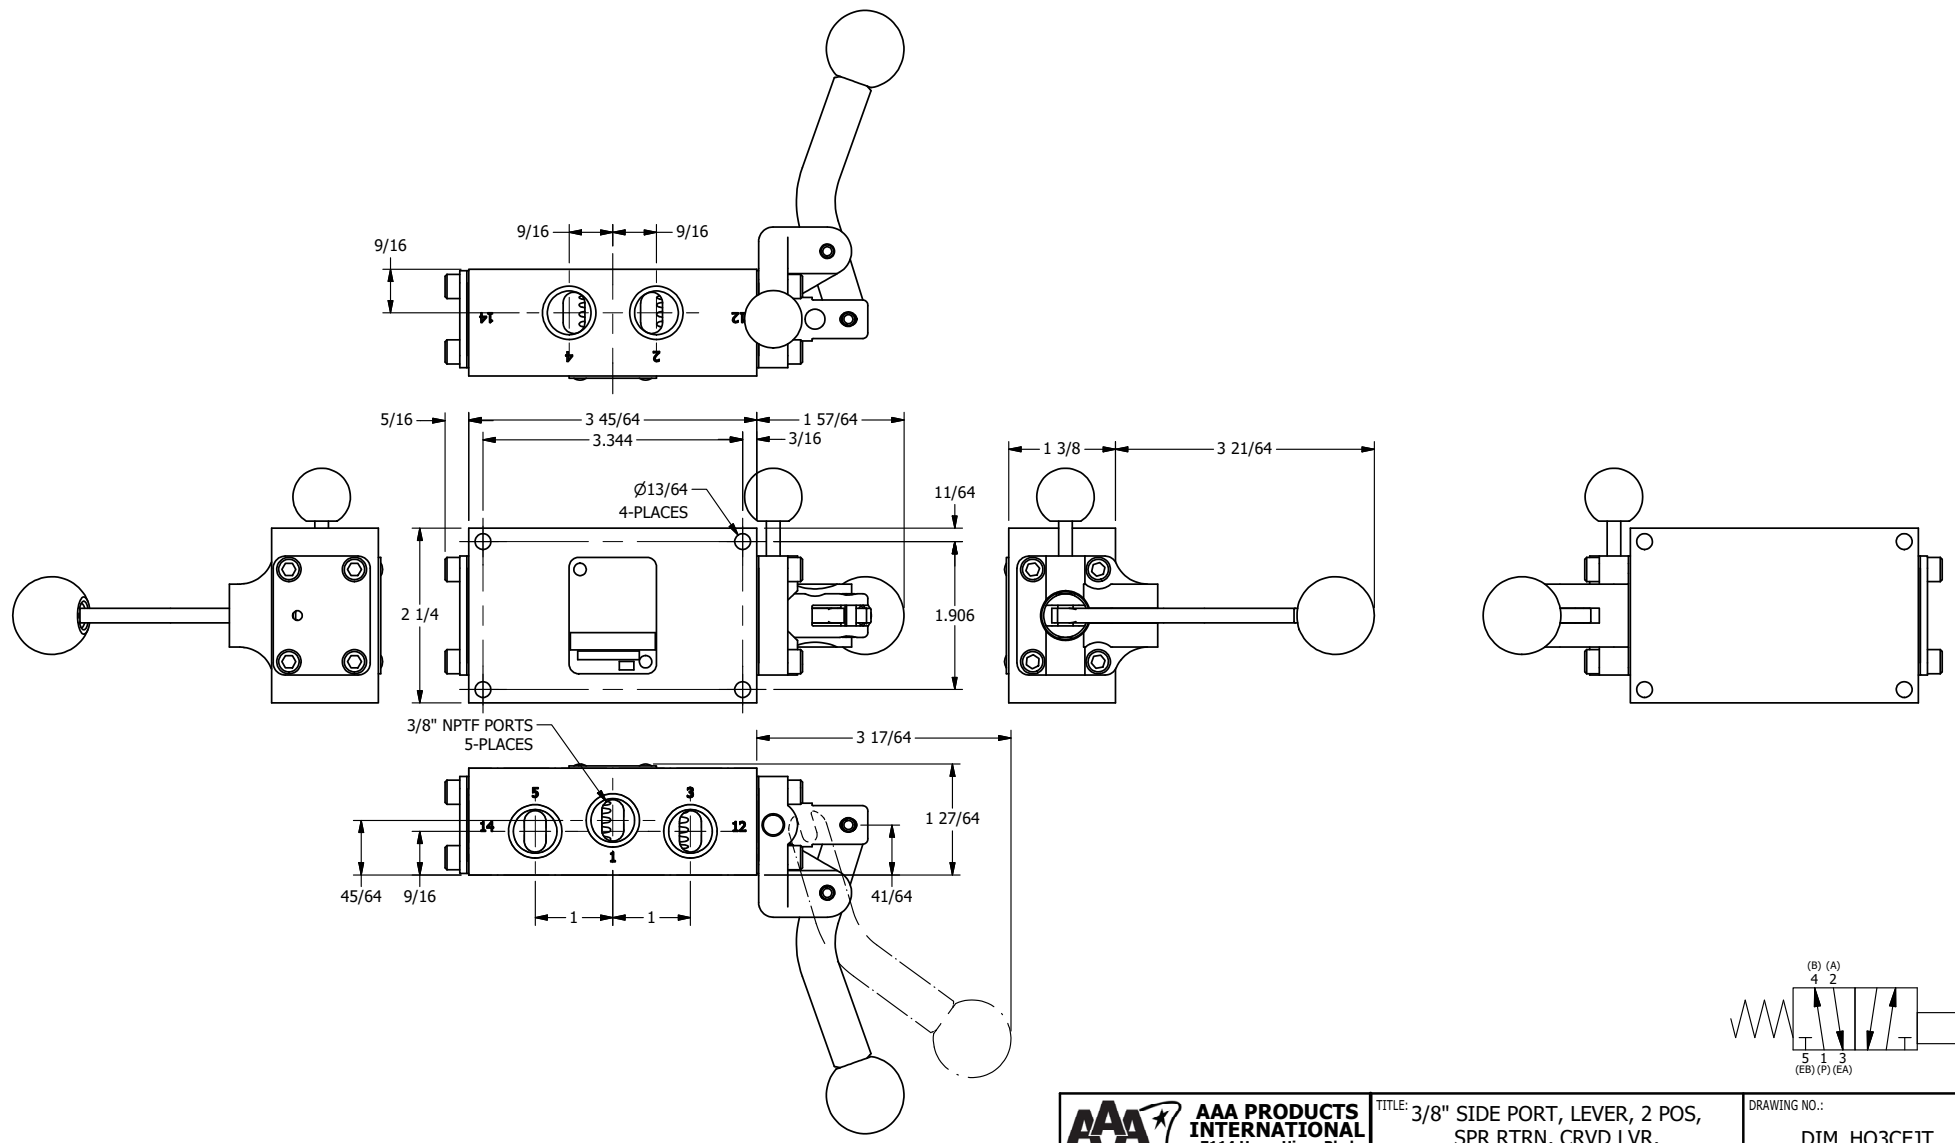

**AAA**  
PRODUCTS  
INTERNATIONAL

**AAA PRODUCTS INTERNATIONAL**  
7114 Harry Hines Blvd  
Dallas, TX 75235

TITLE: 3/8" SIDE PORT, LEVER, 2 POS,  
SPR RTRN, CRVD LVR,  
PIN LOCK A & C, RED KNOB, 180D LVR