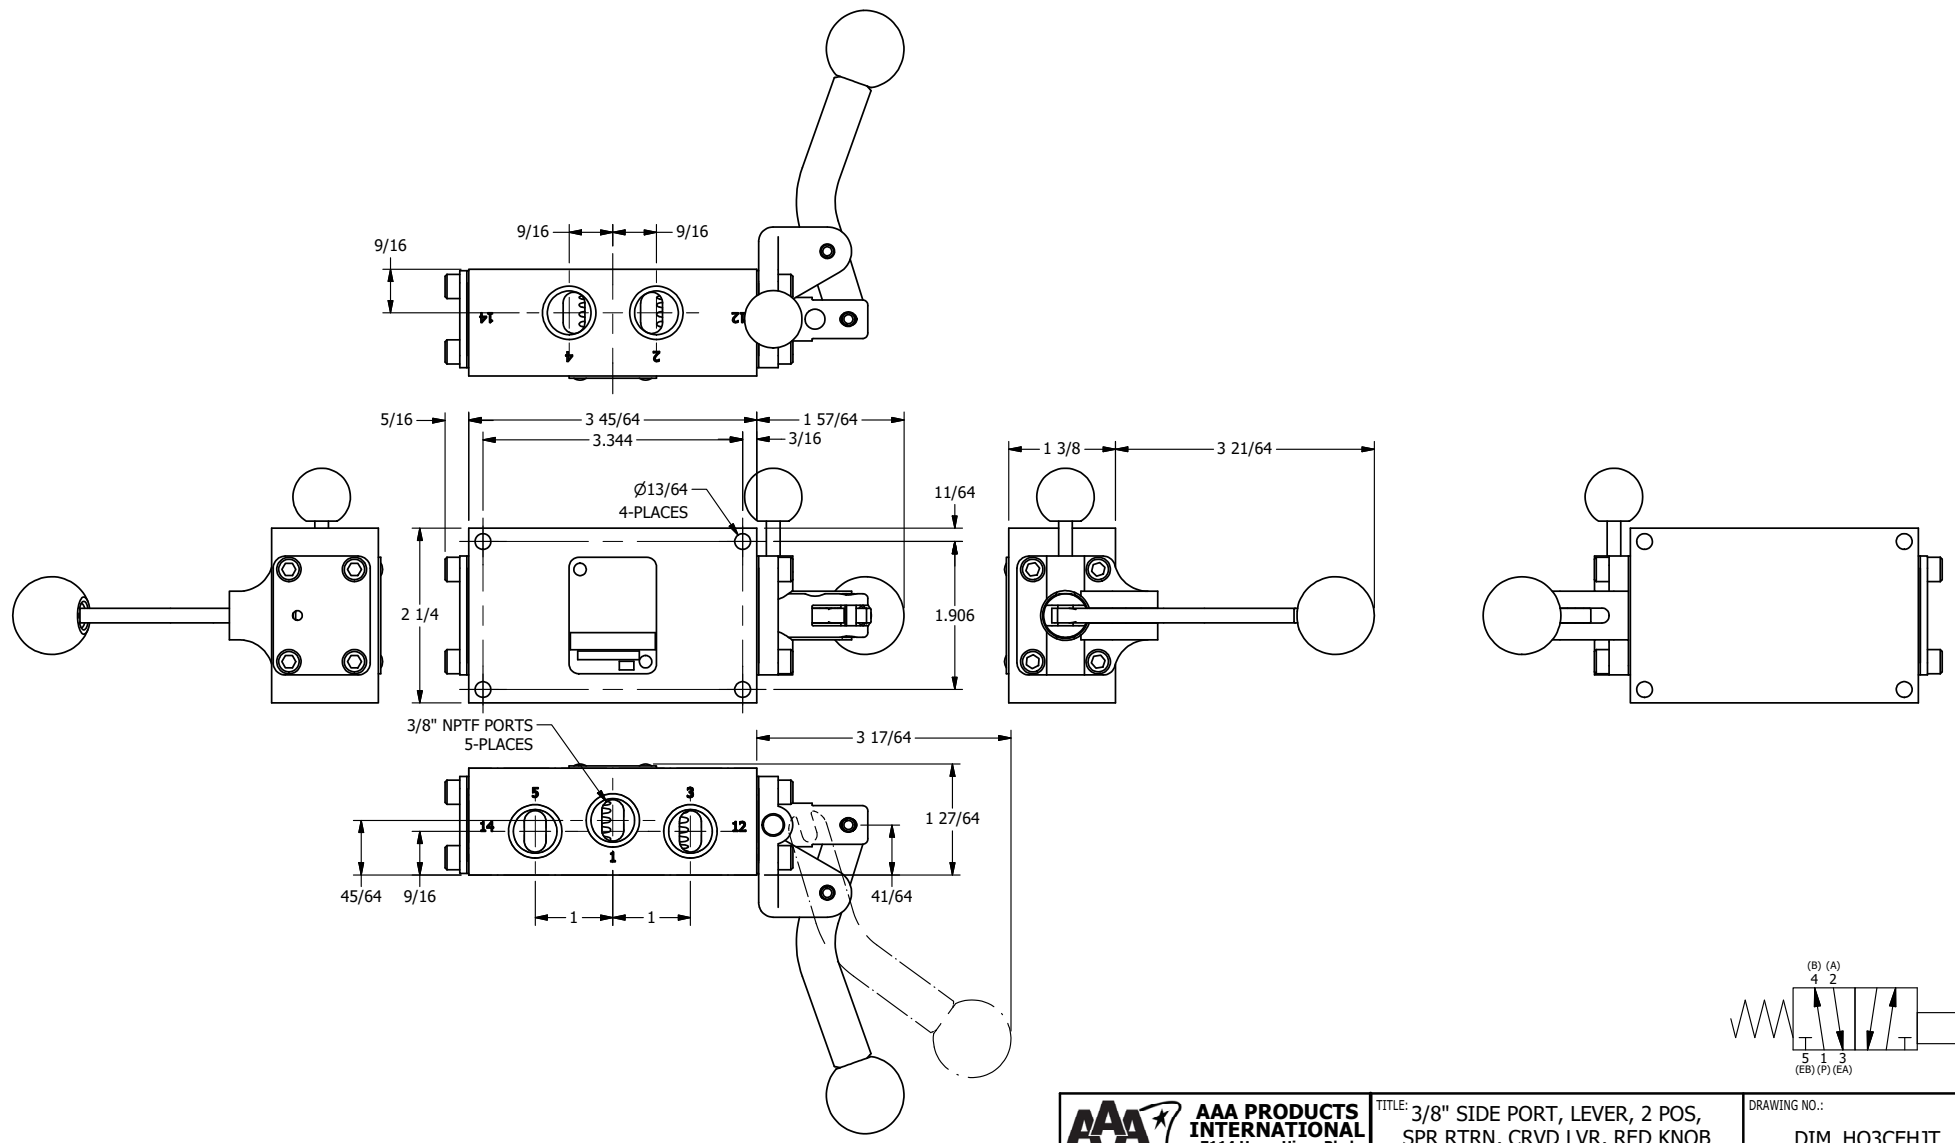

AAA
PRODUCTS
INTERNATIONAL

AAA PRODUCTS INTERNATIONAL
7114 Harry Hines Blvd
Dallas, TX 75235

TITLE: 3/8" SIDE PORT, LEVER, 2 POS,
SPR RTRN, CRVD LVR, RED KNOB
PIN LOCK A & C, HVY DTY, 180D LVR

DRAWING NO.:
DIM_HO3CEHJT