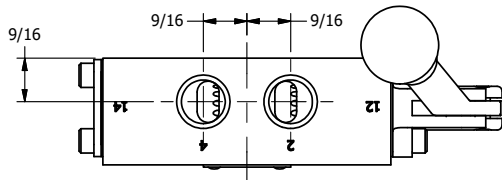

4

3

2

1

**AAA**  
PRODUCTS  
INTERNATIONAL

**AAA PRODUCTS  
INTERNATIONAL**  
7114 Harry Hines Blvd  
Dallas, TX 75235

TITLE: 3/8" SIDE PORT, LEVER, 2 POS,  
SPR RTRN, BNT LVR RGHT  
90D LVR

DRAWING NO.:  
DIM\_HO3BRR