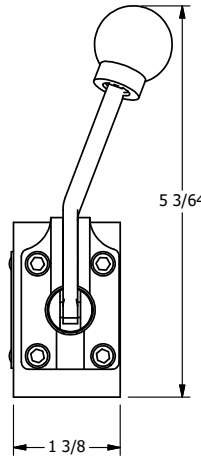

4

3

2

1

**AAA**  
PRODUCTS  
INTERNATIONAL

**AAA PRODUCTS  
INTERNATIONAL**  
7114 Harry Hines Blvd  
Dallas, TX 75235

TITLE: 3/8" SIDE PORT, LEVER, 2 POS,  
SPR RTRN, BNT LVR RGHT  
90D LVR

DRAWING NO.:  
DIM\_HO3BRR