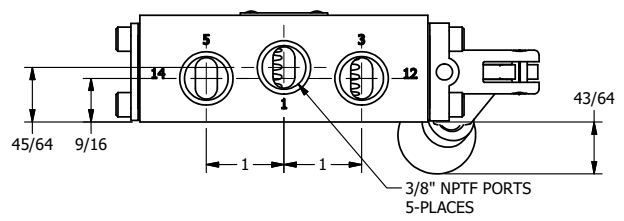

4

3

2

1

**AAA**  
PRODUCTS  
INTERNATIONAL

**AAA PRODUCTS  
INTERNATIONAL**  
7114 Harry Hines Blvd  
Dallas, TX 75235

TITLE: 3/8" SIDE PORT, LEVER, 2 POS,  
SPR RTRN, BNT LVR RGHT  
90D LVR

DRAWING NO.:  
DIM\_HO3BRR