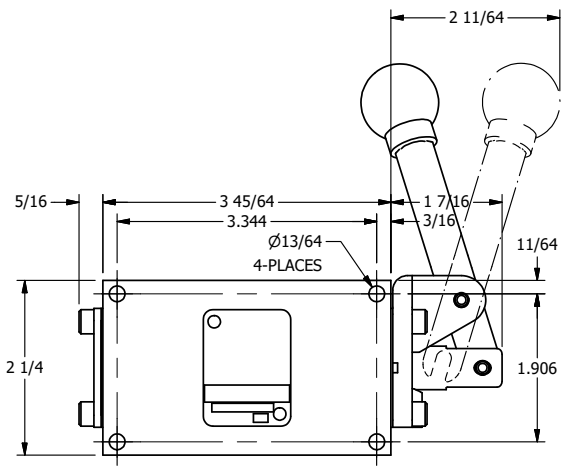

4

3

2

1

**AAA**  
PRODUCTS  
INTERNATIONAL

**AAA PRODUCTS  
INTERNATIONAL**  
7114 Harry Hines Blvd  
Dallas, TX 75235

TITLE: 3/8" SIDE PORT, LEVER, 2 POS,  
SPR RTRN, BNT LVR RGHT  
90D LVR

DRAWING NO.:  
DIM\_HO3BRR