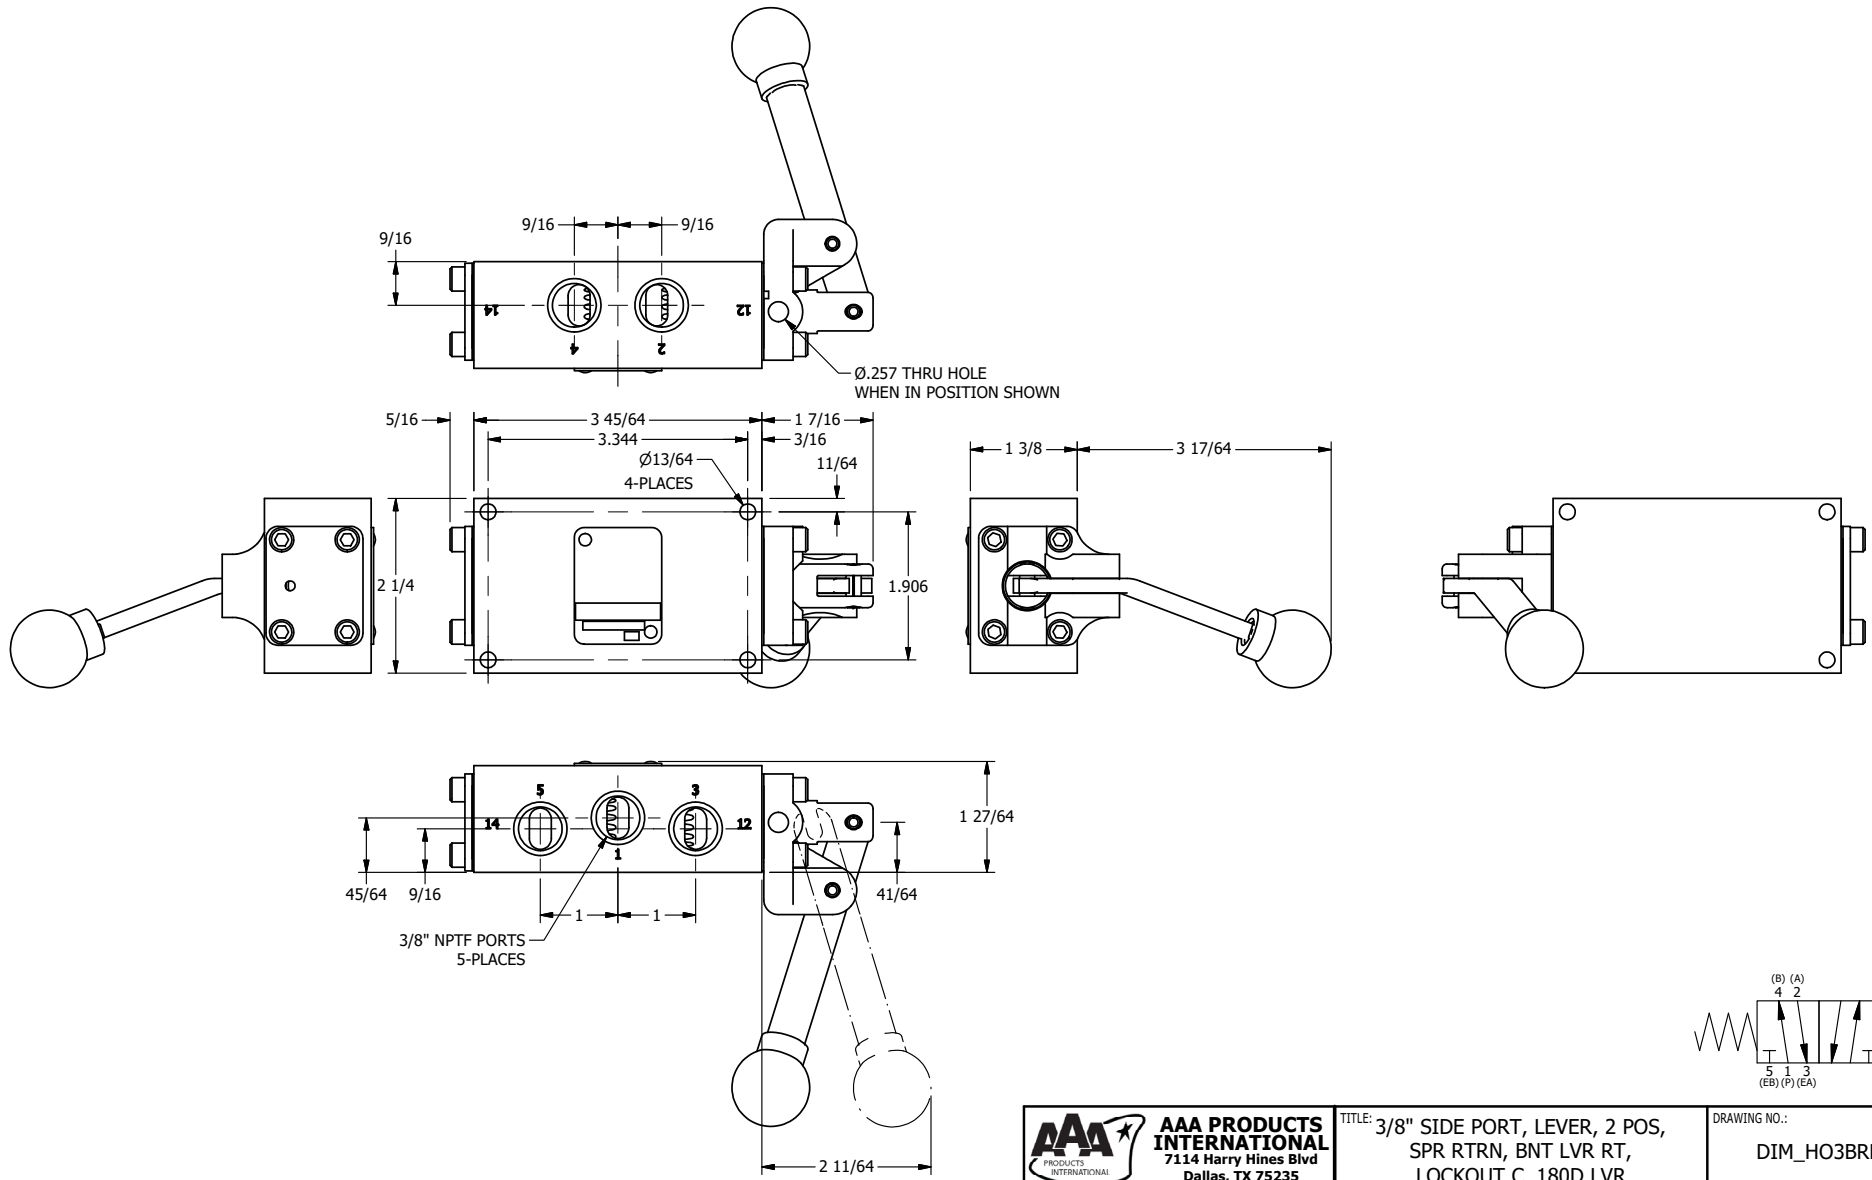

4

3

2

1

B

B

A

A

**AAA**  
PRODUCTS  
INTERNATIONAL

**AAA PRODUCTS  
INTERNATIONAL**  
7114 Harry Hines Blvd  
Dallas, TX 75235

TITLE: 3/8" SIDE PORT, LEVER, 2 POS,  
SPR RTRN, BNT LVR RT,  
LOCKOUT C, 180D LVR

DRAWING NO.:  
DIM\_HO3BRL0T