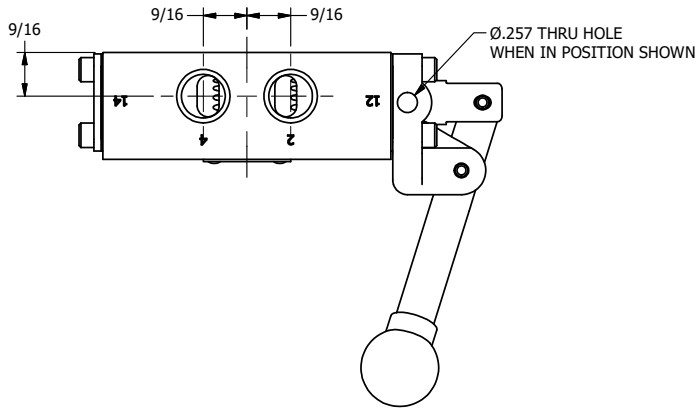

4

3

2

1

AAA
PRODUCTS
INTERNATIONAL

**AAA PRODUCTS
INTERNATIONAL**
7114 Harry Hines Blvd
Dallas, TX 75235

TITLE: 3/8" SIDE PORT, LEVER, 2 POS,
SPR RTRN, BNT LVR RGHT
LOCKOUT C

DRAWING NO.:
DIM_HO3BRLO