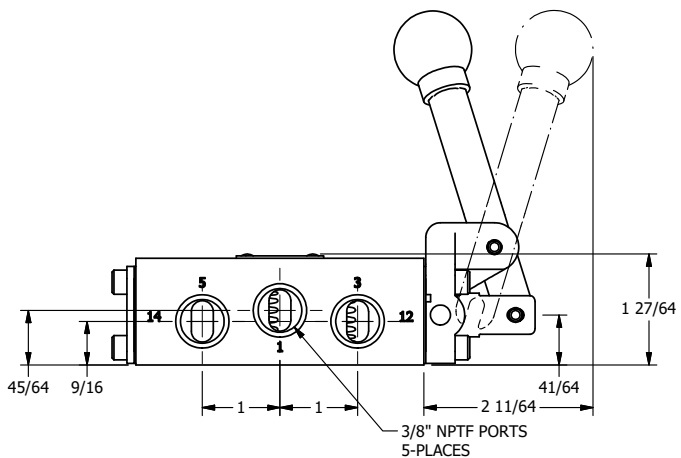

4

3

2

1

AAA
PRODUCTS
INTERNATIONAL

**AAA PRODUCTS
INTERNATIONAL**
7114 Harry Hines Blvd
Dallas, TX 75235

TITLE: 3/8" SIDE PORT, LEVER, 2 POS,
SPR RTRN, BNT LVR RGHT
LOCKOUT C

DRAWING NO.:
DIM_HO3BRLO