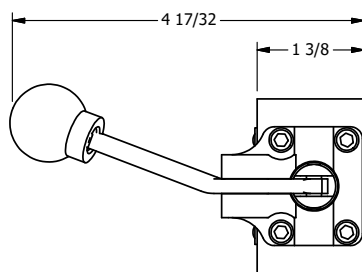

4

3

2

1

AAA
PRODUCTS
INTERNATIONAL

**AAA PRODUCTS
INTERNATIONAL**
7114 Harry Hines Blvd
Dallas, TX 75235

TITLE: 3/8" SIDE PORT, LEVER, 2 POS,
SPR RTRN, BNT LVR RGHT
LOCKOUT C

DRAWING NO.:
DIM_HO3BRLO