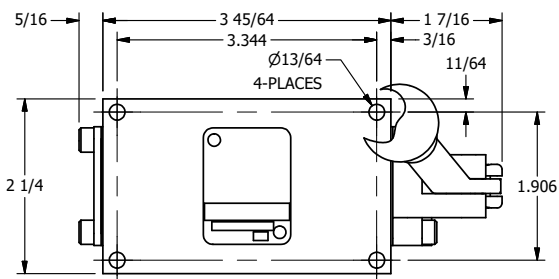

4

3

2

1

AAA
PRODUCTS
INTERNATIONAL

**AAA PRODUCTS
INTERNATIONAL**
7114 Harry Hines Blvd
Dallas, TX 75235

TITLE: 3/8" SIDE PORT, LEVER, 2 POS,
SPR RTRN, BNT LVR RGHT
LOCKOUT C

DRAWING NO.:
DIM_HO3BRLO