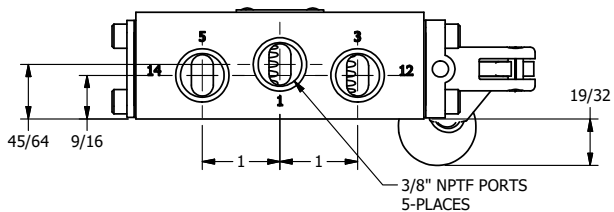

4

3

2

1

AAA
PRODUCTS
INTERNATIONAL

**AAA PRODUCTS
INTERNATIONAL**
7114 Harry Hines Blvd
Dallas, TX 75235

TITLE: 3/8" SIDE PORT, LEVER, 2 POS,
SPR RTRN, BNT LVR RT,
RED KNOB, 90D LVR

DRAWING NO.:
DIM_H03BRJR