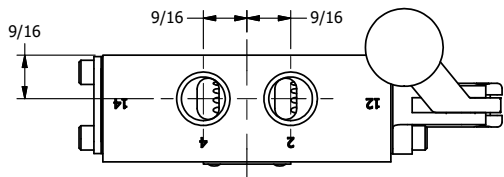

4

3

2

1

AAA
PRODUCTS
INTERNATIONAL

**AAA PRODUCTS
INTERNATIONAL**
7114 Harry Hines Blvd
Dallas, TX 75235

TITLE: 3/8" SIDE PORT, LEVER, 2 POS,
SPR RTRN, BNT LVR RT,
RED KNOB, 90D LVR

DRAWING NO.:
DIM_H03BRJR