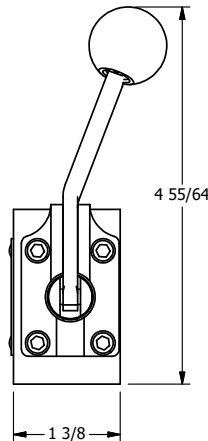

4

3

2

1

AAA
PRODUCTS
INTERNATIONAL

**AAA PRODUCTS
INTERNATIONAL**
7114 Harry Hines Blvd
Dallas, TX 75235

TITLE: 3/8" SIDE PORT, LEVER, 2 POS,
SPR RTRN, BNT LVR RT,
RED KNOB, 90D LVR

DRAWING NO.:
DIM_H03BRJR