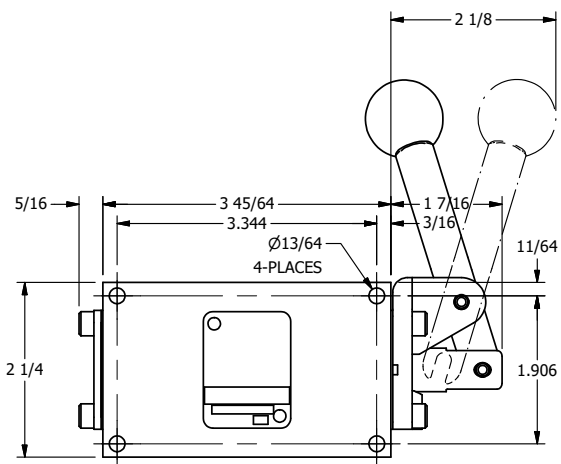

4

3

2

1

AAA
PRODUCTS
INTERNATIONAL

**AAA PRODUCTS
INTERNATIONAL**
7114 Harry Hines Blvd
Dallas, TX 75235

TITLE: 3/8" SIDE PORT, LEVER, 2 POS,
SPR RTRN, BNT LVR RT,
RED KNOB, 90D LVR

DRAWING NO.:
DIM_H03BRJR