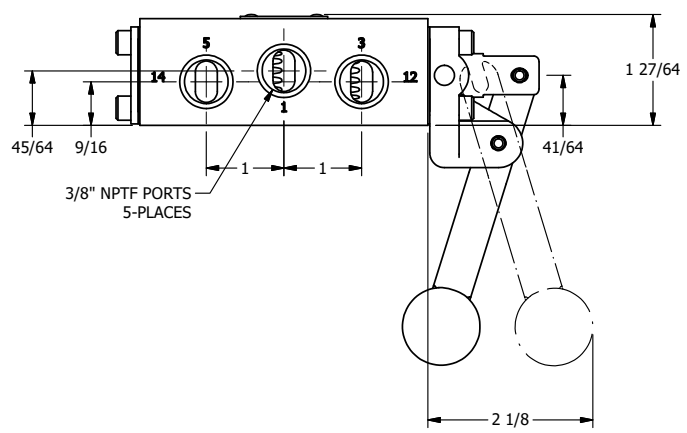

4

3

2

1

A

A

AAA
PRODUCTS
INTERNATIONAL

**AAA PRODUCTS
INTERNATIONAL**
7114 Harry Hines Blvd
Dallas, TX 75235

TITLE: 3/8" SIDE PORT, LEVER, 2 POS,
SPR RTRN, BNT LVR RT,
RED KNOB, LOCKOUT C, 180D LVR

DRAWING NO.:
DIM_H03BRJLOT

THE INFORMATION CONTAINED WITHIN THIS DOCUMENT IS PROPRIETARY TO AAA PRODUCTS AND MAY NOT BE DISCLOSED WITHOUT PRIOR WRITTEN CONSENT