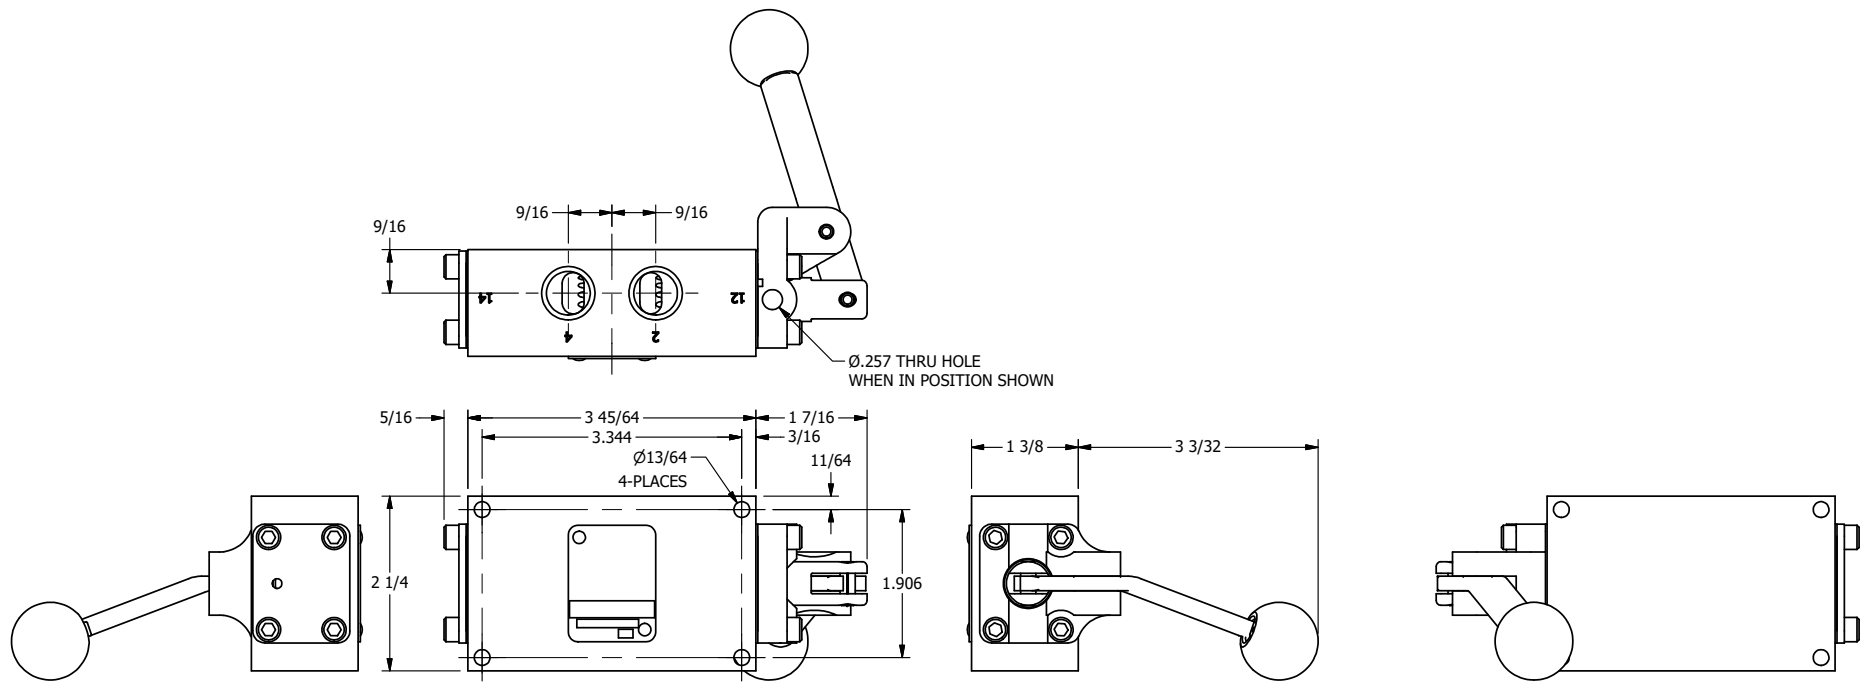

4

3

2

1

B

B

A

A

4

3

2

1

A

A

AAA
PRODUCTS
INTERNATIONAL

**AAA PRODUCTS
INTERNATIONAL**
7114 Harry Hines Blvd
Dallas, TX 75235

TITLE: 3/8" SIDE PORT, LEVER, 2 POS,
SPR RTRN, BNT LVR RT,
RED KNOB, LOCKOUT C, 180D LVR

DRAWING NO.:
DIM_H03BRJLOT

THE INFORMATION CONTAINED WITHIN THIS DOCUMENT IS PROPRIETARY TO AAA PRODUCTS AND MAY NOT BE DISCLOSED WITHOUT PRIOR WRITTEN CONSENT