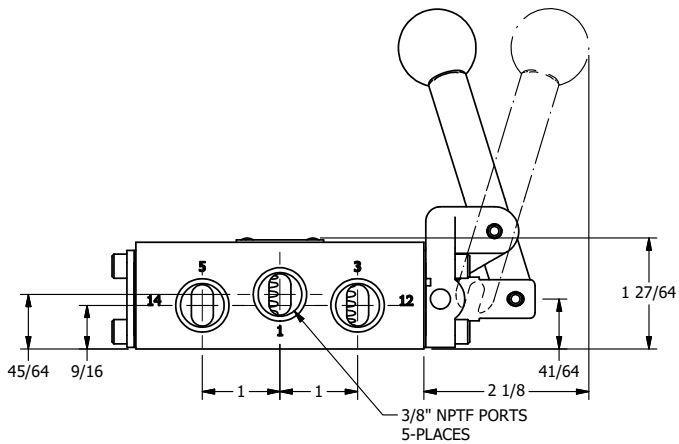

4

3

2

1

AAA
PRODUCTS
INTERNATIONAL

**AAA PRODUCTS
INTERNATIONAL**
7114 Harry Hines Blvd
Dallas, TX 75235

TITLE: 3/8" SIDE PORT, LEVER, 2 POS,
SPR RTRN, BNT LVR RT,
RED KNOB, LOCKOUT C

DRAWING NO.:
DIM_HO3BRJLO