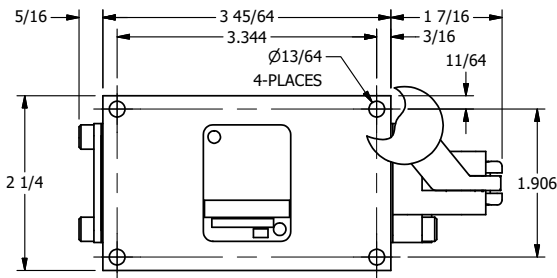

4

3

2

1

AAA
PRODUCTS
INTERNATIONAL

**AAA PRODUCTS
INTERNATIONAL**
7114 Harry Hines Blvd
Dallas, TX 75235

TITLE: 3/8" SIDE PORT, LEVER, 2 POS,
SPR RTRN, BNT LVR RT,
RED KNOB, LOCKOUT C

DRAWING NO.:
DIM_HO3BRJLO