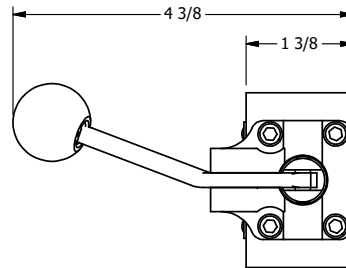

4

3

2

1

AAA
PRODUCTS
INTERNATIONAL

**AAA PRODUCTS
INTERNATIONAL**
7114 Harry Hines Blvd
Dallas, TX 75235

TITLE: 3/8" SIDE PORT, LEVER, 2 POS,
SPR RTRN, BNT LVR RT,
RED KNOB, LOCKOUT C

DRAWING NO.:
DIM_HO3BRJLO