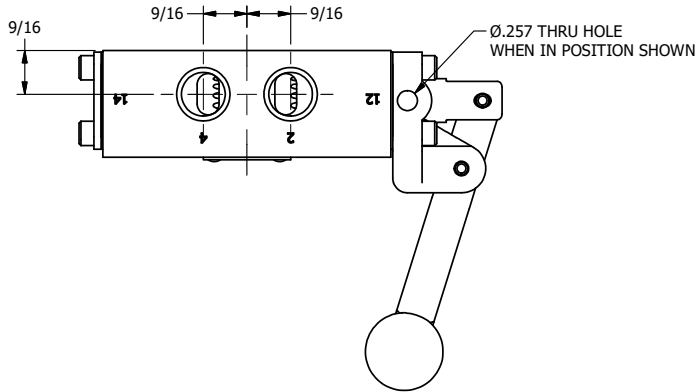

4

3

2

1

AAA
PRODUCTS
INTERNATIONAL

**AAA PRODUCTS
INTERNATIONAL**
7114 Harry Hines Blvd
Dallas, TX 75235

TITLE: 3/8" SIDE PORT, LEVER, 2 POS,
SPR RTRN, BNT LVR RT,
RED KNOB, LOCKOUT C

DRAWING NO.:
DIM_HO3BRJLO