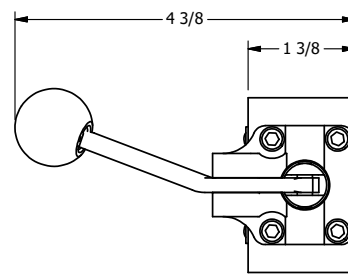

4

3

2

1

AAA
PRODUCTS
INTERNATIONAL

**AAA PRODUCTS
INTERNATIONAL**
7114 Harry Hines Blvd
Dallas, TX 75235

TITLE: 3/8" SIDE PORT, LEVER, 2 POS,
SPR RTRN, BNT LVR RGHT
RED KNOB

DRAWING NO.:
DIM_HO3BRJ