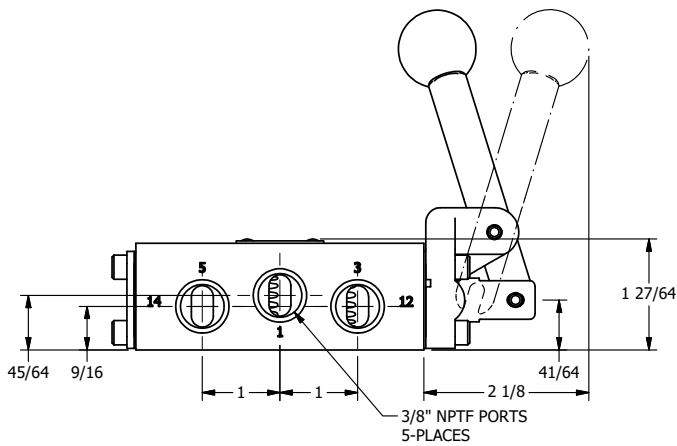

4

3

2

1

AAA
PRODUCTS
INTERNATIONAL

**AAA PRODUCTS
INTERNATIONAL**
7114 Harry Hines Blvd
Dallas, TX 75235

TITLE: 3/8" SIDE PORT, LEVER, 2 POS,
SPR RTRN, BNT LVR RGHT
RED KNOB

DRAWING NO.:
DIM_HO3BRJ