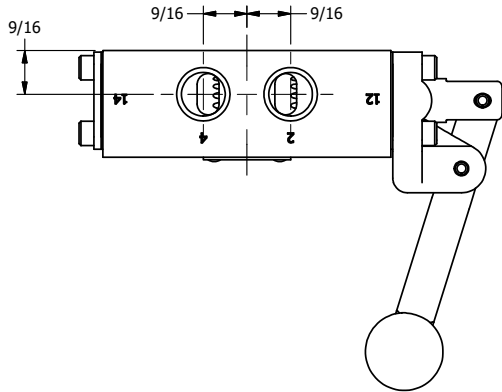

4

3

2

1

AAA
PRODUCTS
INTERNATIONAL

**AAA PRODUCTS
INTERNATIONAL**
7114 Harry Hines Blvd
Dallas, TX 75235

TITLE: 3/8" SIDE PORT, LEVER, 2 POS,
SPR RTRN, BNT LVR RGHT
RED KNOB

DRAWING NO.:
DIM_HO3BRJ