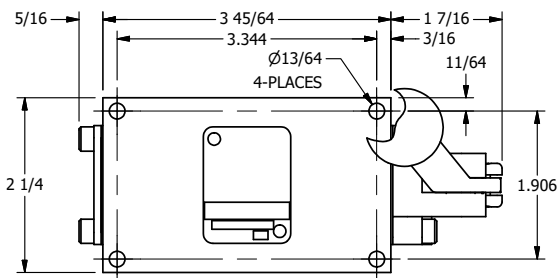

4

3

2

1

AAA
PRODUCTS
INTERNATIONAL

**AAA PRODUCTS
INTERNATIONAL**
7114 Harry Hines Blvd
Dallas, TX 75235

TITLE: 3/8" SIDE PORT, LEVER, 2 POS,
SPR RTRN, BNT LVR RGHT
RED KNOB

DRAWING NO.:
DIM_HO3BRJ