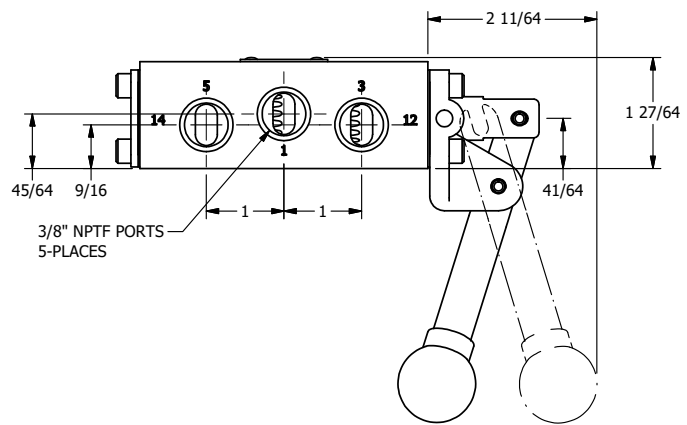

AAA
PRODUCTS
INTERNATIONAL

AAA PRODUCTS INTERNATIONAL
7114 Harry Hines Blvd
Dallas, TX 75235

TITLE: 3/8" SIDE PORT, LEVER, 2 POS,
SPR RTRN, BNT LVR RT,
HVY DTY, 180D LVR

DRAWING NO.:
DIM_HO3BRHT

4

3

2

1