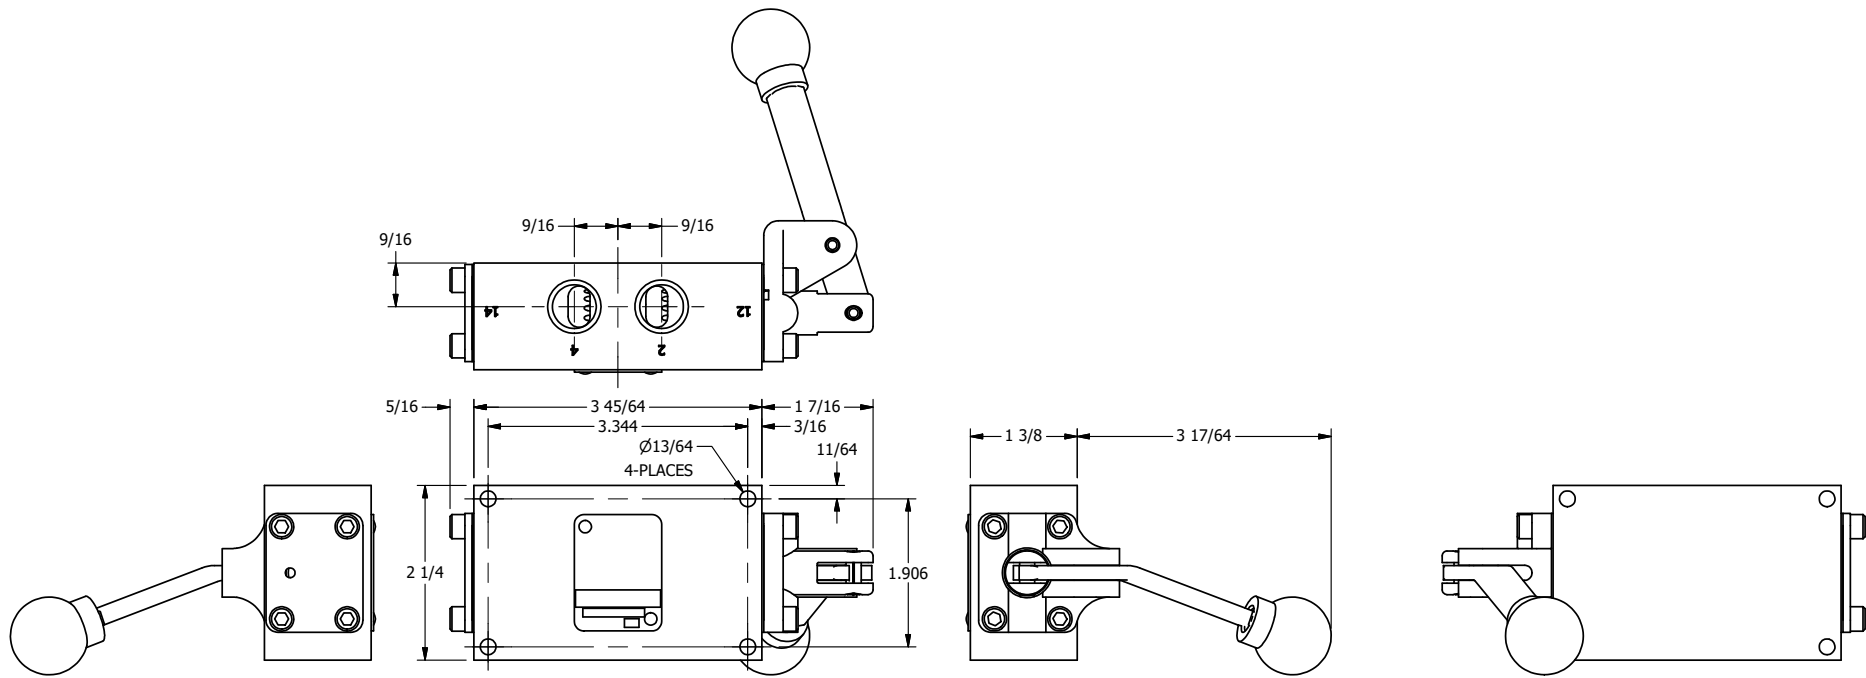

4

3

2

1

B

B

A

A

AAA
PRODUCTS
INTERNATIONAL

AAA PRODUCTS INTERNATIONAL
7114 Harry Hines Blvd
Dallas, TX 75235

TITLE: 3/8" SIDE PORT, LEVER, 2 POS,
SPR RTRN, BNT LVR RT,
HVY DTY, 180D LVR

DRAWING NO.:
DIM_HO3BRHT

4

3

2

1

THE INFORMATION CONTAINED WITHIN THIS DOCUMENT IS PROPRIETARY TO AAA PRODUCTS AND MAY NOT BE DISCLOSED WITHOUT PRIOR WRITTEN CONSENT