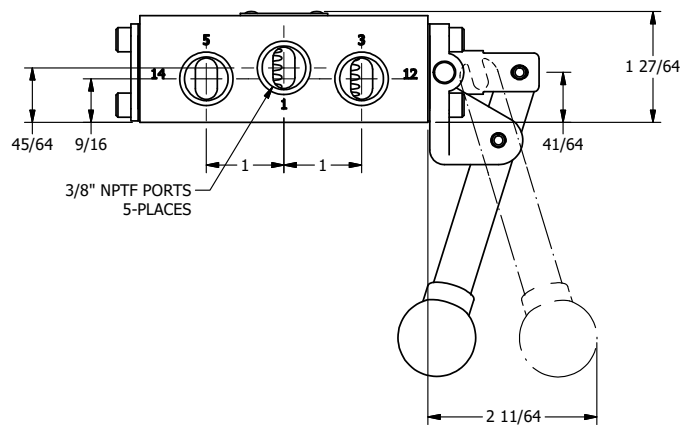

AAA
PRODUCTS
INTERNATIONAL

**AAA PRODUCTS
INTERNATIONAL**
7114 Harry Hines Blvd
Dallas, TX 75235

TITLE: 3/8" SIDE PORT, LEVER, 2 POS,
SPR RTRN, BNT LVR RT,
HVY DTY, LOCKOUT C, 180D LVR

DRAWING NO.:
DIM_H03BRHLOT