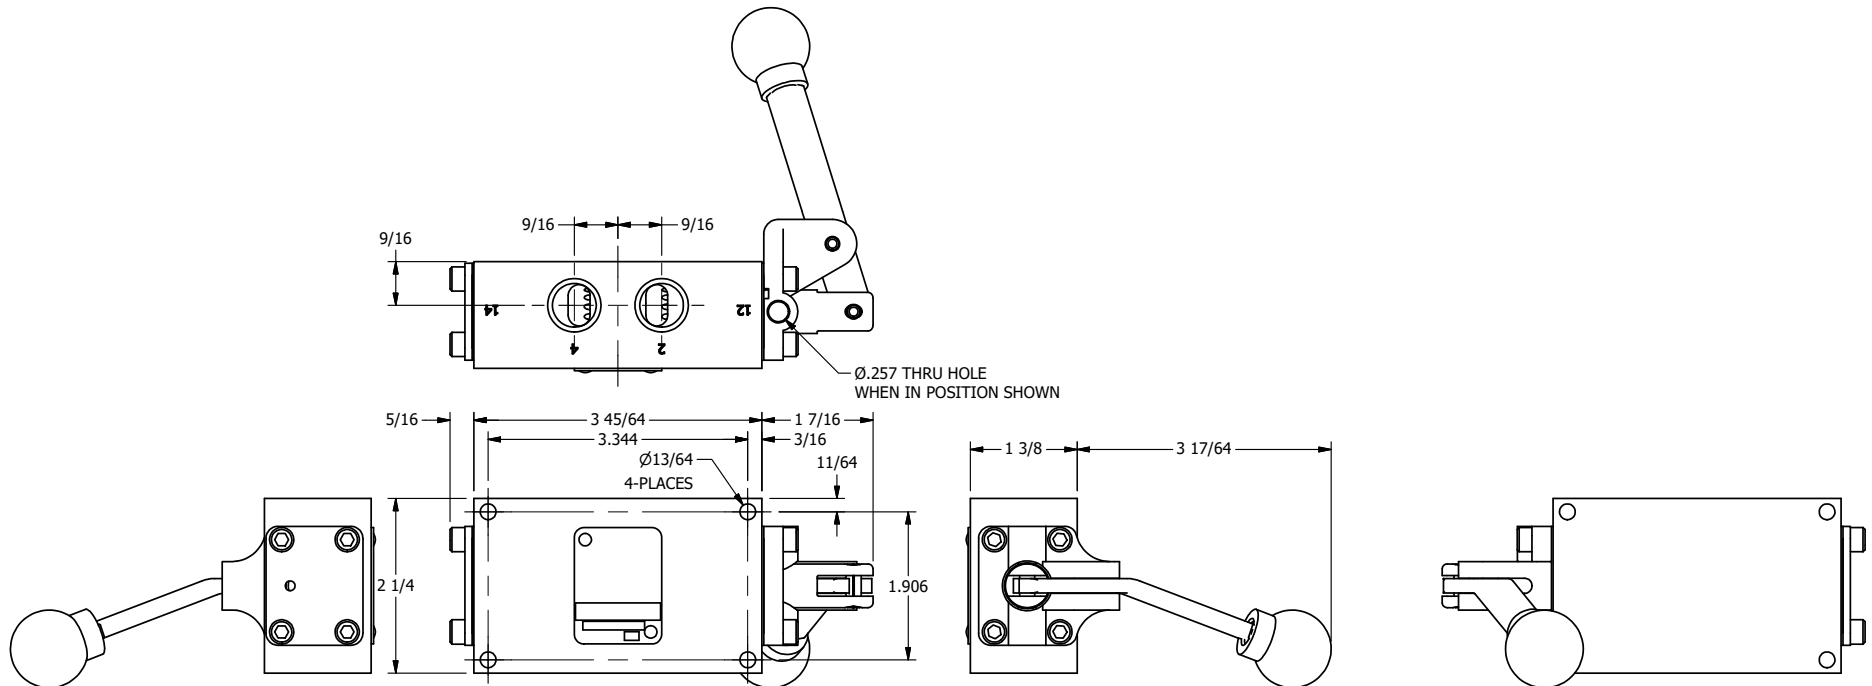

4

3

2

1

B

B

A

A

AAA
PRODUCTS
INTERNATIONAL

**AAA PRODUCTS
INTERNATIONAL**
7114 Harry Hines Blvd
Dallas, TX 75235

TITLE: 3/8" SIDE PORT, LEVER, 2 POS,
SPR RTRN, BNT LVR RT,
HVY DTY, LOCKOUT C, 180D LVR

DRAWING NO.:
DIM_H03BRHLOT

4

3

2

1

A

A

THE INFORMATION CONTAINED WITHIN THIS DOCUMENT IS PROPRIETARY TO AAA PRODUCTS AND MAY NOT BE DISCLOSED WITHOUT PRIOR WRITTEN CONSENT