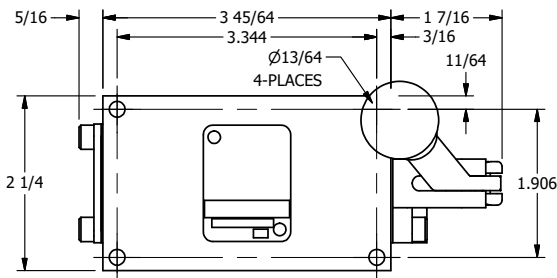

4

3

2

1

AAA
PRODUCTS
INTERNATIONAL

AAA PRODUCTS INTERNATIONAL
7114 Harry Hines Blvd
Dallas, TX 75235

TITLE: 3/8" SIDE PORT, LEVER, 2 POS,
SPR RTRN, BNT LVR RT,
HVY DTY, LOCKOUT C

DRAWING NO.:
DIM_H03BRHLO