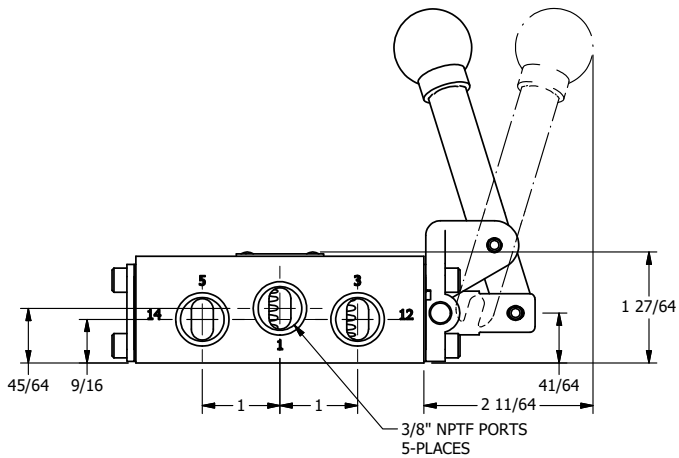

4

3

2

1

AAA
PRODUCTS
INTERNATIONAL

AAA PRODUCTS INTERNATIONAL
7114 Harry Hines Blvd
Dallas, TX 75235

TITLE: 3/8" SIDE PORT, LEVER, 2 POS,
SPR RTRN, BNT LVR RT,
HVY DTY, LOCKOUT C

DRAWING NO.:
DIM_H03BRHLO