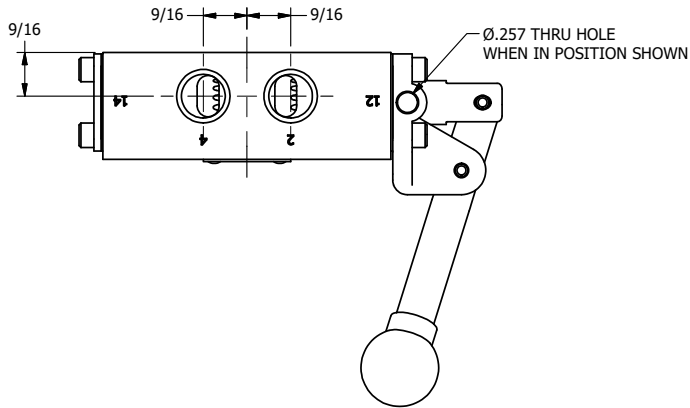

4

3

2

1

AAA
PRODUCTS
INTERNATIONAL

AAA PRODUCTS INTERNATIONAL
7114 Harry Hines Blvd
Dallas, TX 75235

TITLE: 3/8" SIDE PORT, LEVER, 2 POS,
SPR RTRN, BNT LVR RT,
HVY DTY, LOCKOUT C

DRAWING NO.:
DIM_H03BRHLO