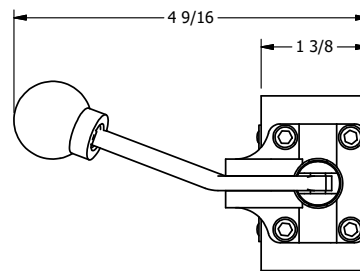

4

3

2

1

AAA
PRODUCTS
INTERNATIONAL

AAA PRODUCTS INTERNATIONAL
7114 Harry Hines Blvd
Dallas, TX 75235

TITLE: 3/8" SIDE PORT, LEVER, 2 POS,
SPR RTRN, BNT LVR RT,
HVY DTY, LOCKOUT C

DRAWING NO.:
DIM_H03BRHLO