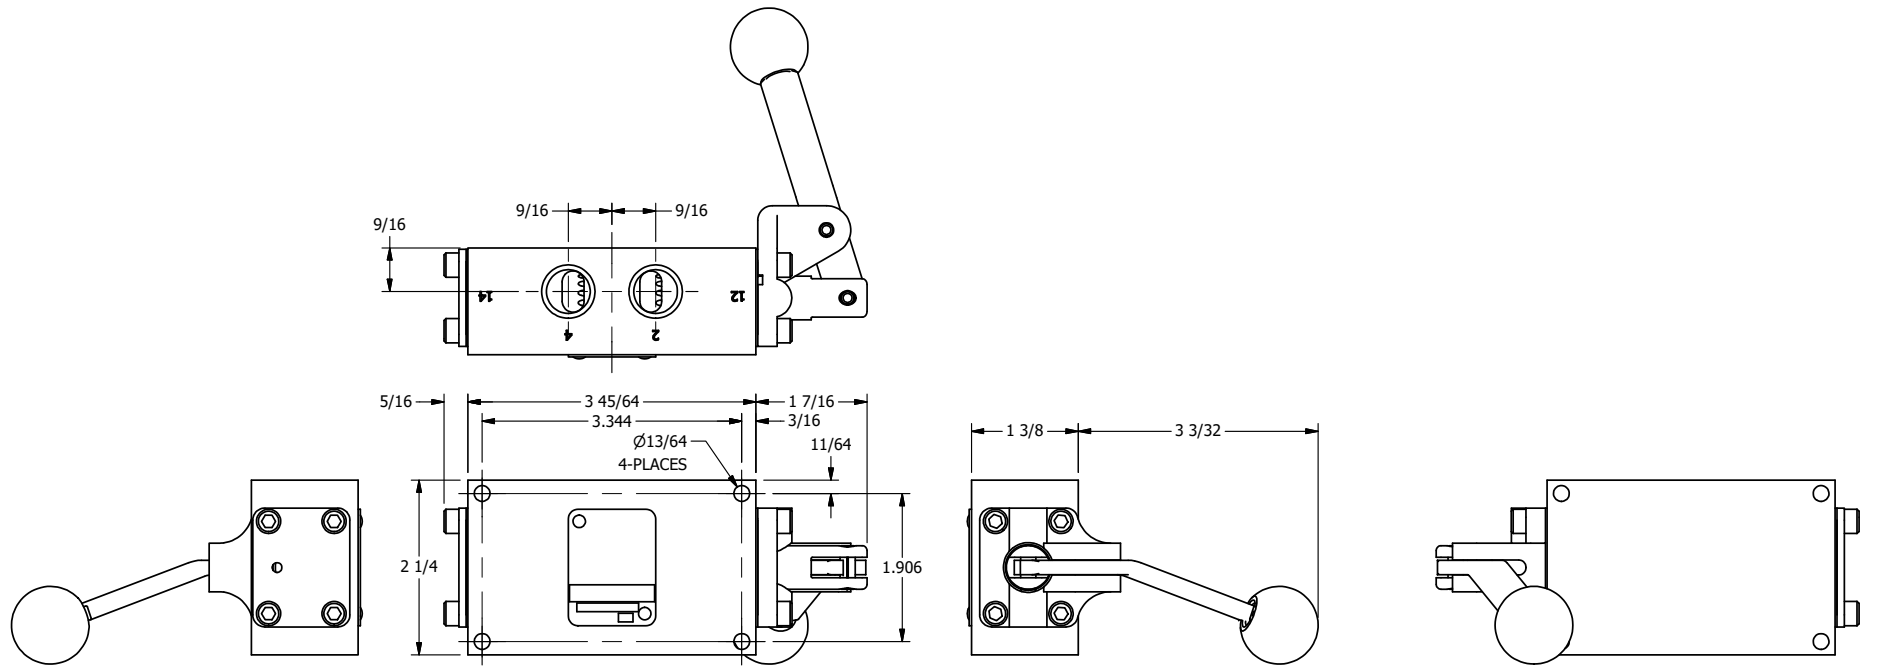

4

3

2

1

B

B

A

A

AAA
PRODUCTS
INTERNATIONAL

AAA PRODUCTS INTERNATIONAL
7114 Harry Hines Blvd
Dallas, TX 75235

TITLE: 3/8" SIDE PORT, LEVER, 2 POS,
SPR RTRN, BNT LVR RT,
HVY DTY, RED KNOB, 180D LVR

DRAWING NO.:
DIM_HO3BRHJT

4

3

2

1

↑

THE INFORMATION CONTAINED WITHIN THIS DOCUMENT IS PROPRIETARY TO AAA PRODUCTS AND MAY NOT BE DISCLOSED WITHOUT PRIOR WRITTEN CONSENT