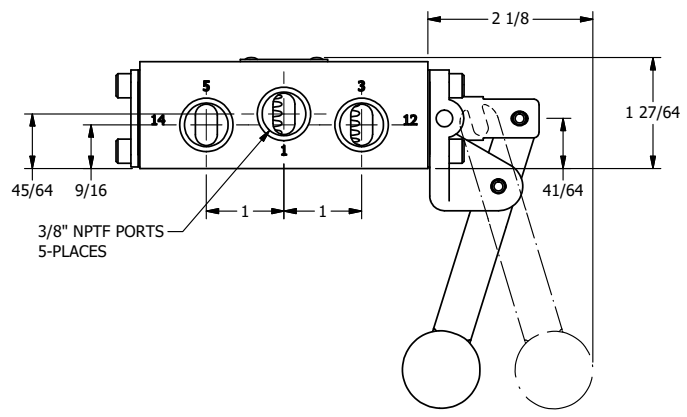

AAA
PRODUCTS
INTERNATIONAL

AAA PRODUCTS INTERNATIONAL
7114 Harry Hines Blvd
Dallas, TX 75235

TITLE: 3/8" SIDE PORT, LEVER, 2 POS,
SPR RTRN, BNT LVR RT,
HVY DTY, RED KNOB, 180D LVR

DRAWING NO.:
DIM_HO3BRHJT