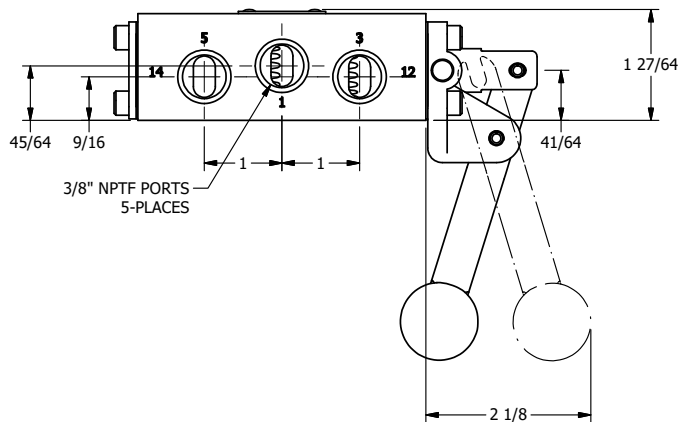

**AAA**  
PRODUCTS  
INTERNATIONAL

**AAA PRODUCTS  
INTERNATIONAL**  
7114 Harry Hines Blvd  
Dallas, TX 75235

TITLE: 3/8" SIDE PORT, LEVER, 2 POS,  
SPR RTRN, BNT LVR RT, RED KNOB  
HVY DTY, LOCKOUT C, 180D LVR