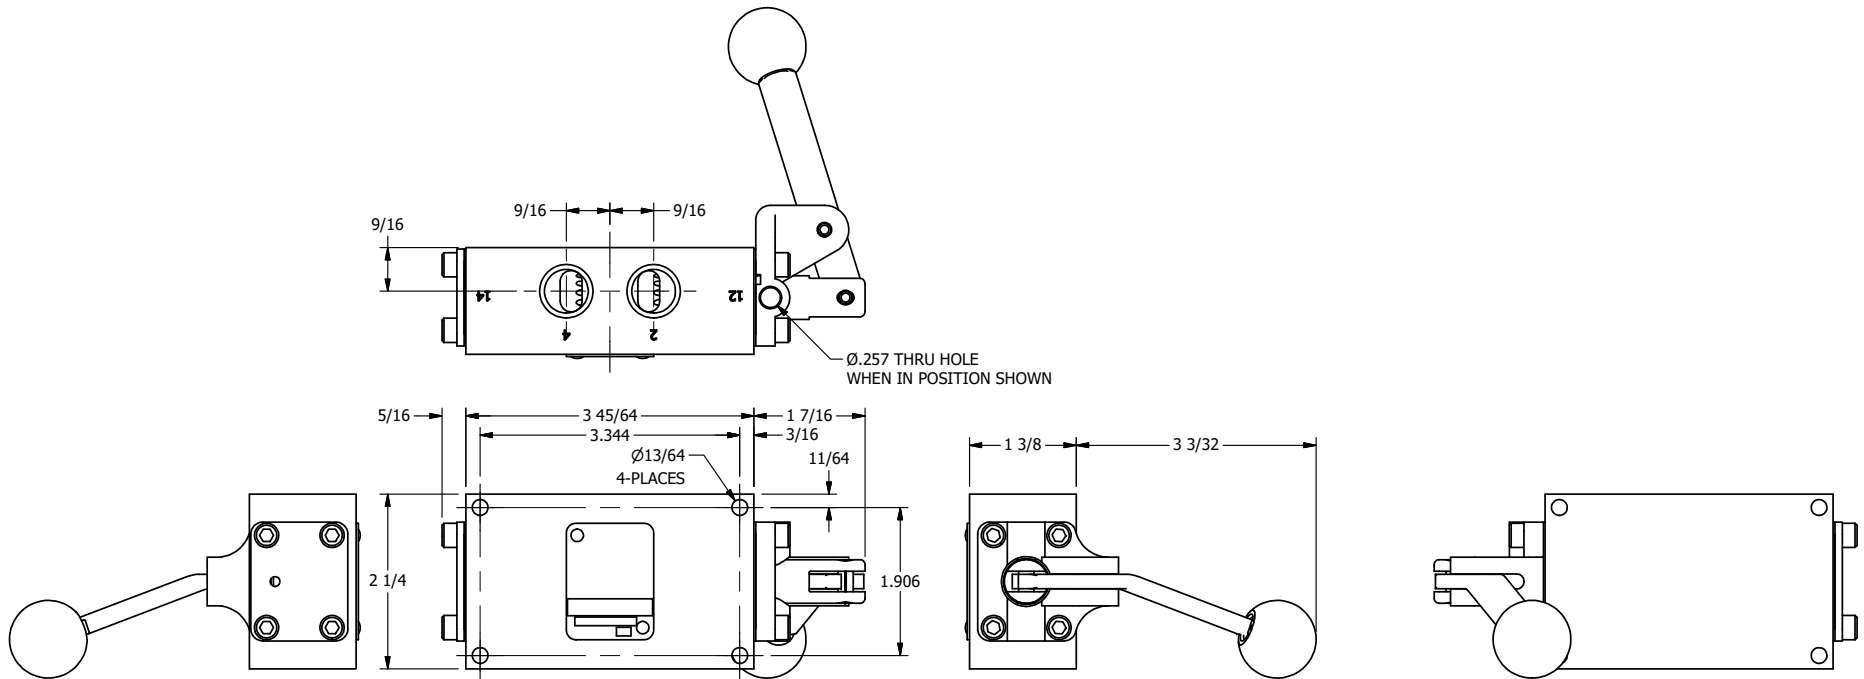

4

3

2

1

B

B

A

A

AAA
PRODUCTS
INTERNATIONAL

**AAA PRODUCTS
INTERNATIONAL**
7114 Harry Hines Blvd
Dallas, TX 75235

TITLE: 3/8" SIDE PORT, LEVER, 2 POS,
SPR RTRN, BNT LVR RT, RED KNOB
HVY DTY, LOCKOUT C, 180D LVR

DRAWING NO.:
DIM_HO3BRHJLOT

4

3

2

1

THE INFORMATION CONTAINED WITHIN THIS DOCUMENT IS PROPRIETARY TO AAA PRODUCTS AND MAY NOT BE DISCLOSED WITHOUT PRIOR WRITTEN CONSENT