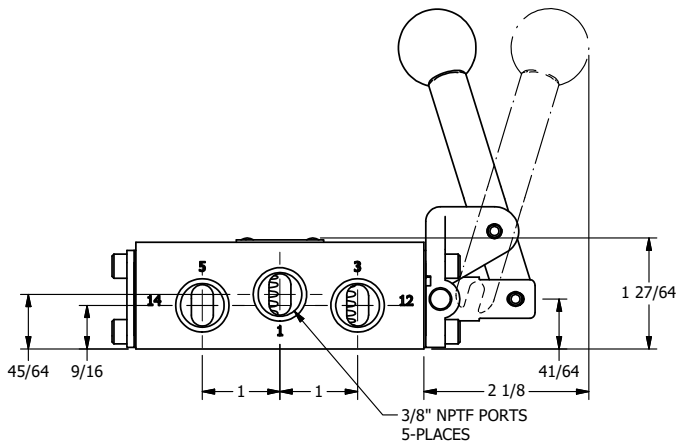

4

3

2

1

**AAA**  
PRODUCTS  
INTERNATIONAL

**AAA PRODUCTS  
INTERNATIONAL**  
7114 Harry Hines Blvd  
Dallas, TX 75235

TITLE: 3/8" SIDE PORT, LEVER, 2 POS,  
SPR RTRN, BNT LVR RT,  
HVY DTY, RED KNOB, LOCKOUT C

DRAWING NO.:  
DIM\_HO3BRHJLO

THE INFORMATION CONTAINED WITHIN THIS DOCUMENT IS PROPRIETARY TO AAA PRODUCTS AND MAY NOT BE DISCLOSED WITHOUT PRIOR WRITTEN CONSENT

4

3

2

1

B

B