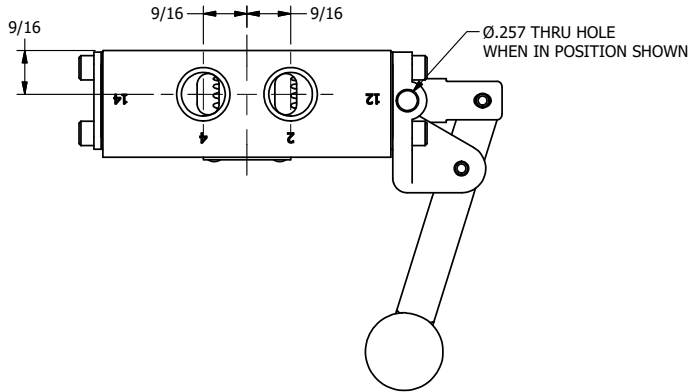

4

3

2

1

**AAA**  
PRODUCTS  
INTERNATIONAL

**AAA PRODUCTS  
INTERNATIONAL**  
7114 Harry Hines Blvd  
Dallas, TX 75235

TITLE: 3/8" SIDE PORT, LEVER, 2 POS,  
SPR RTRN, BNT LVR RT,  
HVY DTY, RED KNOB, LOCKOUT C