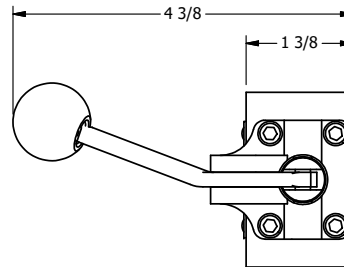

4

3

2

1

**AAA**  
PRODUCTS  
INTERNATIONAL

**AAA PRODUCTS  
INTERNATIONAL**  
7114 Harry Hines Blvd  
Dallas, TX 75235

TITLE: 3/8" SIDE PORT, LEVER, 2 POS,  
SPR RTRN, BNT LVR RT,  
HVY DTY, RED KNOB, LOCKOUT C

DRAWING NO.:  
DIM\_HO3BRHJLO

THE INFORMATION CONTAINED WITHIN THIS DOCUMENT IS PROPRIETARY TO AAA PRODUCTS AND MAY NOT BE DISCLOSED WITHOUT PRIOR WRITTEN CONSENT

4

3

2

1

B

B