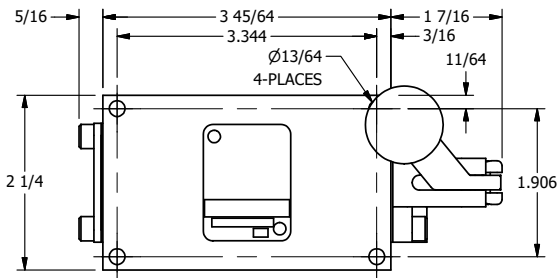

4

3

2

1

**AAA**  
PRODUCTS  
INTERNATIONAL

**AAA PRODUCTS  
INTERNATIONAL**  
7114 Harry Hines Blvd  
Dallas, TX 75235

TITLE: 3/8" SIDE PORT, LEVER, 2 POS,  
SPR RTRN, BNT LVR RT,  
HVY DTY, RED KNOB, LOCKOUT C

DRAWING NO.:  
DIM\_HO3BRHJLO

THE INFORMATION CONTAINED WITHIN THIS DOCUMENT IS PROPRIETARY TO AAA PRODUCTS AND MAY NOT BE DISCLOSED WITHOUT PRIOR WRITTEN CONSENT

4

3

2

1

B

B