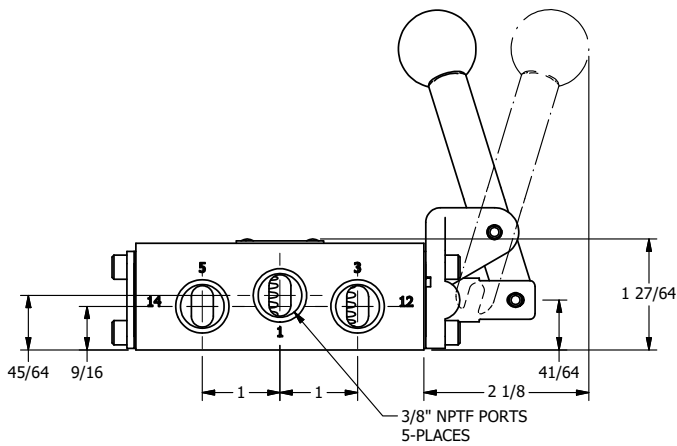

4

3

2

1

**AAA**  
PRODUCTS  
INTERNATIONAL

**AAA PRODUCTS INTERNATIONAL**  
7114 Harry Hines Blvd  
Dallas, TX 75235

TITLE: 3/8" SIDE PORT, LEVER, 2 POS,  
SPR RTRN, BNT LVR RT,  
HVY DTY, RED KNOB

DRAWING NO.:  
DIM\_HO3BRHJ