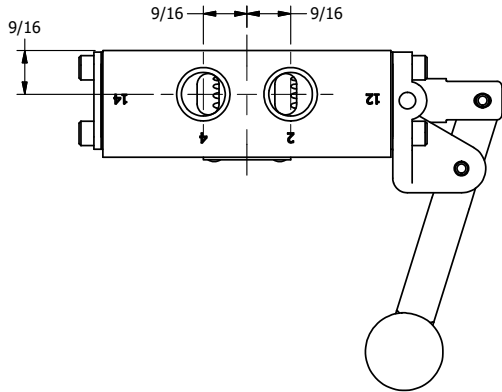

4

3

2

1

**AAA**  
PRODUCTS  
INTERNATIONAL

**AAA PRODUCTS INTERNATIONAL**  
7114 Harry Hines Blvd  
Dallas, TX 75235

TITLE: 3/8" SIDE PORT, LEVER, 2 POS,  
SPR RTRN, BNT LVR RT,  
HVY DTY, RED KNOB

DRAWING NO.:  
DIM\_HO3BRHJ