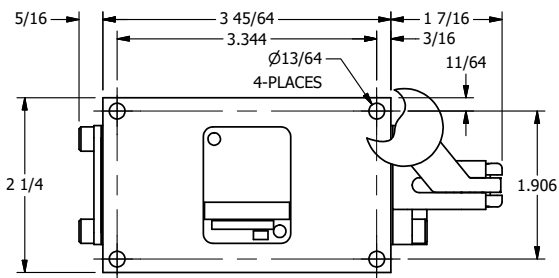

4

3

2

1

**AAA**  
PRODUCTS  
INTERNATIONAL

**AAA PRODUCTS INTERNATIONAL**  
7114 Harry Hines Blvd  
Dallas, TX 75235

TITLE: 3/8" SIDE PORT, LEVER, 2 POS,  
SPR RTRN, BNT LVR RT,  
HVY DTY, RED KNOB

DRAWING NO.:  
DIM\_HO3BRHJ