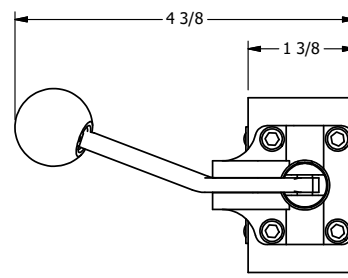

4

3

2

1

**AAA**  
PRODUCTS  
INTERNATIONAL

**AAA PRODUCTS INTERNATIONAL**  
7114 Harry Hines Blvd  
Dallas, TX 75235

TITLE: 3/8" SIDE PORT, LEVER, 2 POS,  
SPR RTRN, BNT LVR RT,  
HVY DTY, RED KNOB

DRAWING NO.:  
DIM\_HO3BRHJ