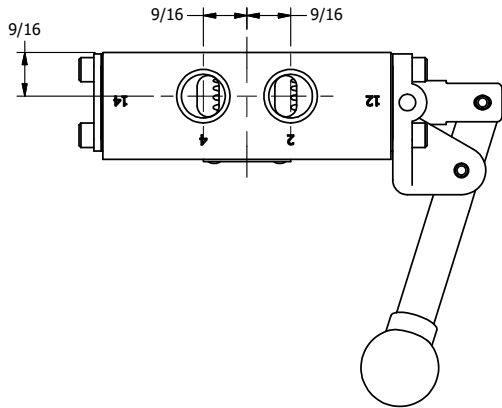

4

3

2

1

AAA
PRODUCTS
INTERNATIONAL

**AAA PRODUCTS
INTERNATIONAL**
7114 Harry Hines Blvd
Dallas, TX 75235

TITLE: 3/8" SIDE PORT, LEVER, 2 POS,
SPR RTRN, BNT LVR RGHT
HVY DTY

DRAWING NO.:
DIM_HO3BRH