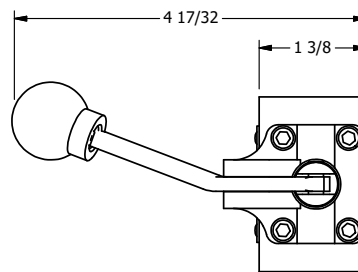

4

3

2

1

AAA
PRODUCTS
INTERNATIONAL

**AAA PRODUCTS
INTERNATIONAL**
7114 Harry Hines Blvd
Dallas, TX 75235

TITLE: 3/8" SIDE PORT, LEVER, 2 POS,
SPR RTRN, BNT LVR RGHT
HVY DTY

DRAWING NO.:
DIM_HO3BRH