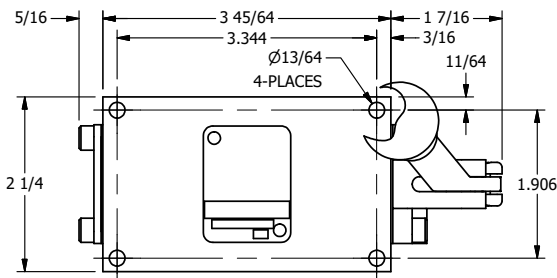

4

3

2

1

AAA
PRODUCTS
INTERNATIONAL

**AAA PRODUCTS
INTERNATIONAL**
7114 Harry Hines Blvd
Dallas, TX 75235

TITLE: 3/8" SIDE PORT, LEVER, 2 POS,
SPR RTRN, BNT LVR RGHT
HVY DTY

DRAWING NO.:
DIM_HO3BRH