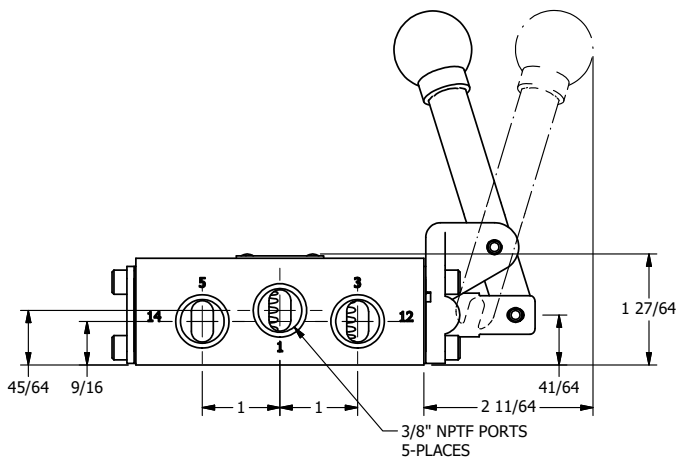

4

3

2

1

AAA
PRODUCTS
INTERNATIONAL

**AAA PRODUCTS
INTERNATIONAL**
7114 Harry Hines Blvd
Dallas, TX 75235

TITLE: 3/8" SIDE PORT, LEVER, 2 POS,
SPR RTRN, BNT LVR RGHT
HVY DTY

DRAWING NO.:
DIM_HO3BRH