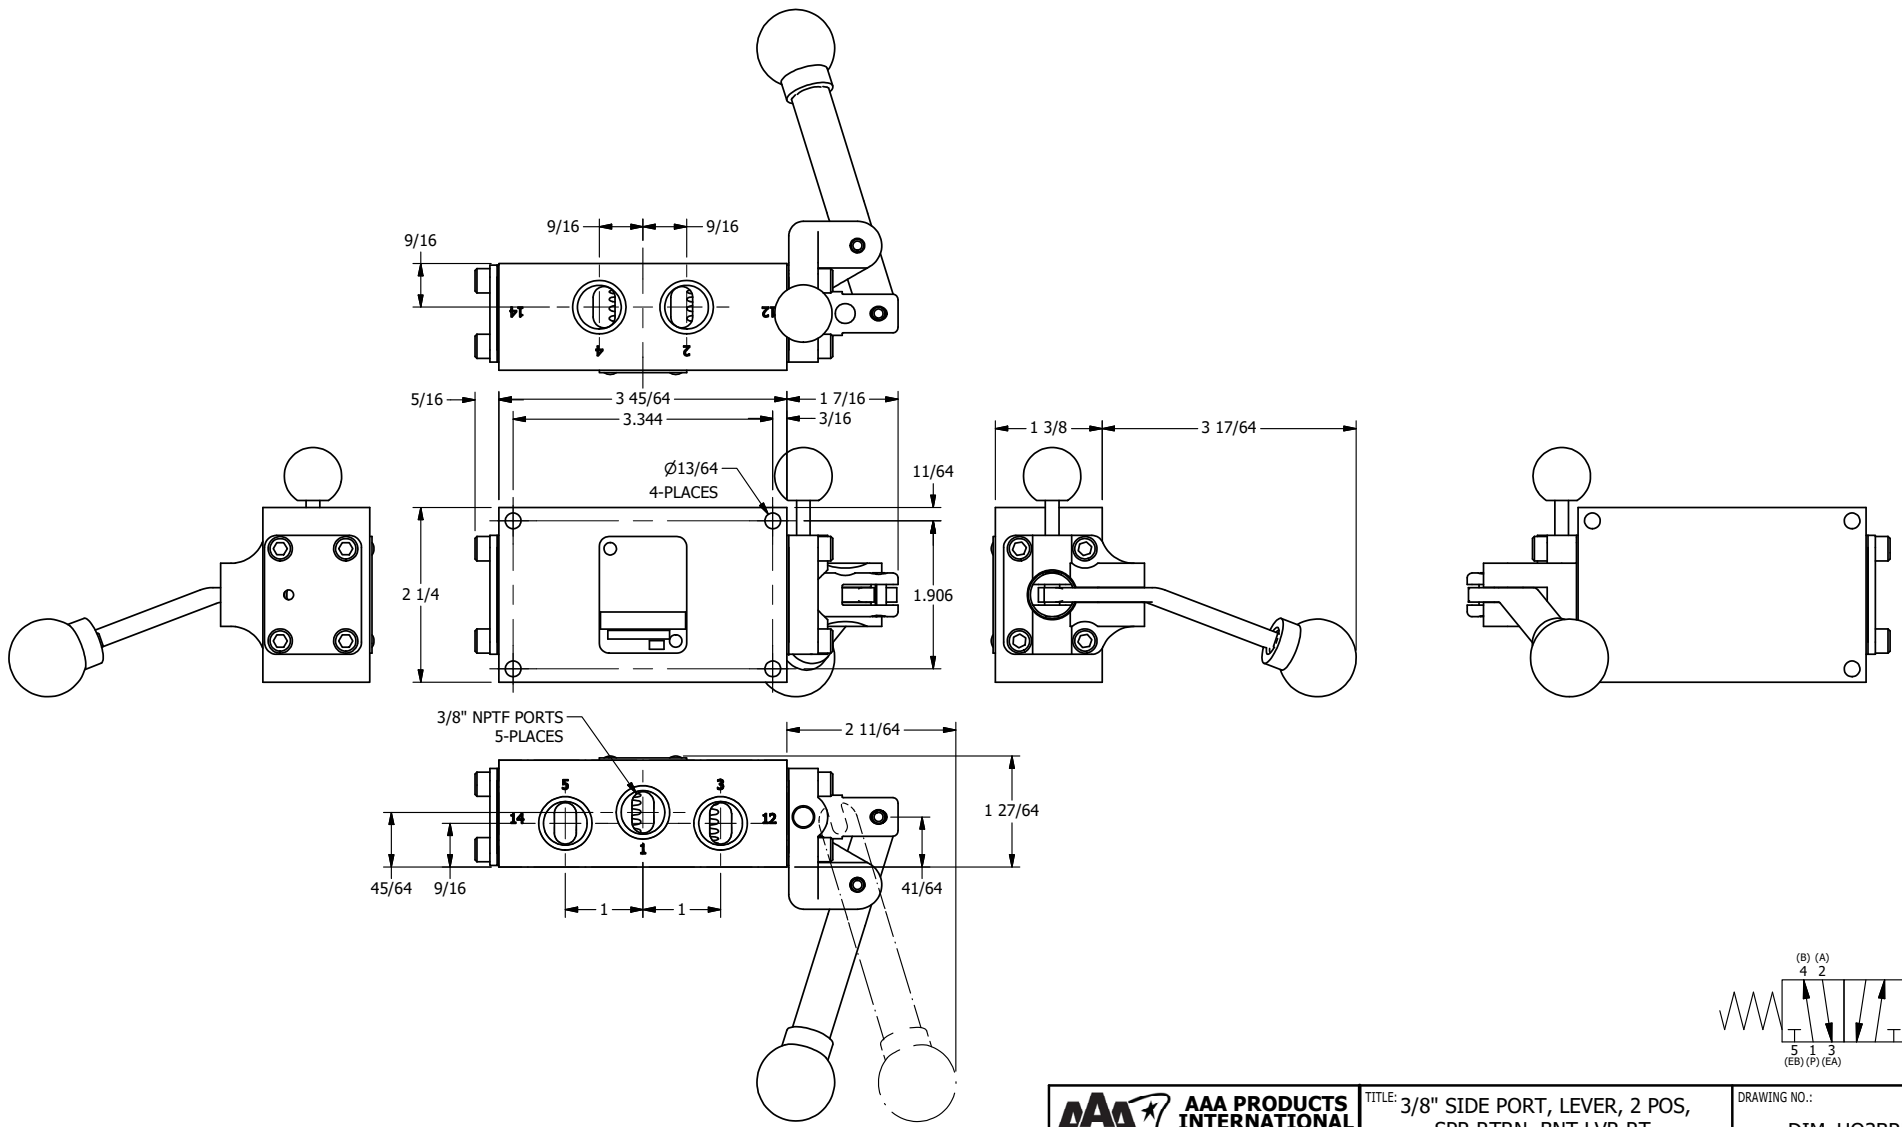

4

3

2

1

B

B

A

A

AAA
PRODUCTS
INTERNATIONAL

**AAA PRODUCTS
INTERNATIONAL**
7114 Harry Hines Blvd
Dallas, TX 75235

TITLE: 3/8" SIDE PORT, LEVER, 2 POS,
SPR RTRN, BNT LVR RT,
PIN LOCK A & C, 180D LVR

DRAWING NO.:
DIM_HO3BRET