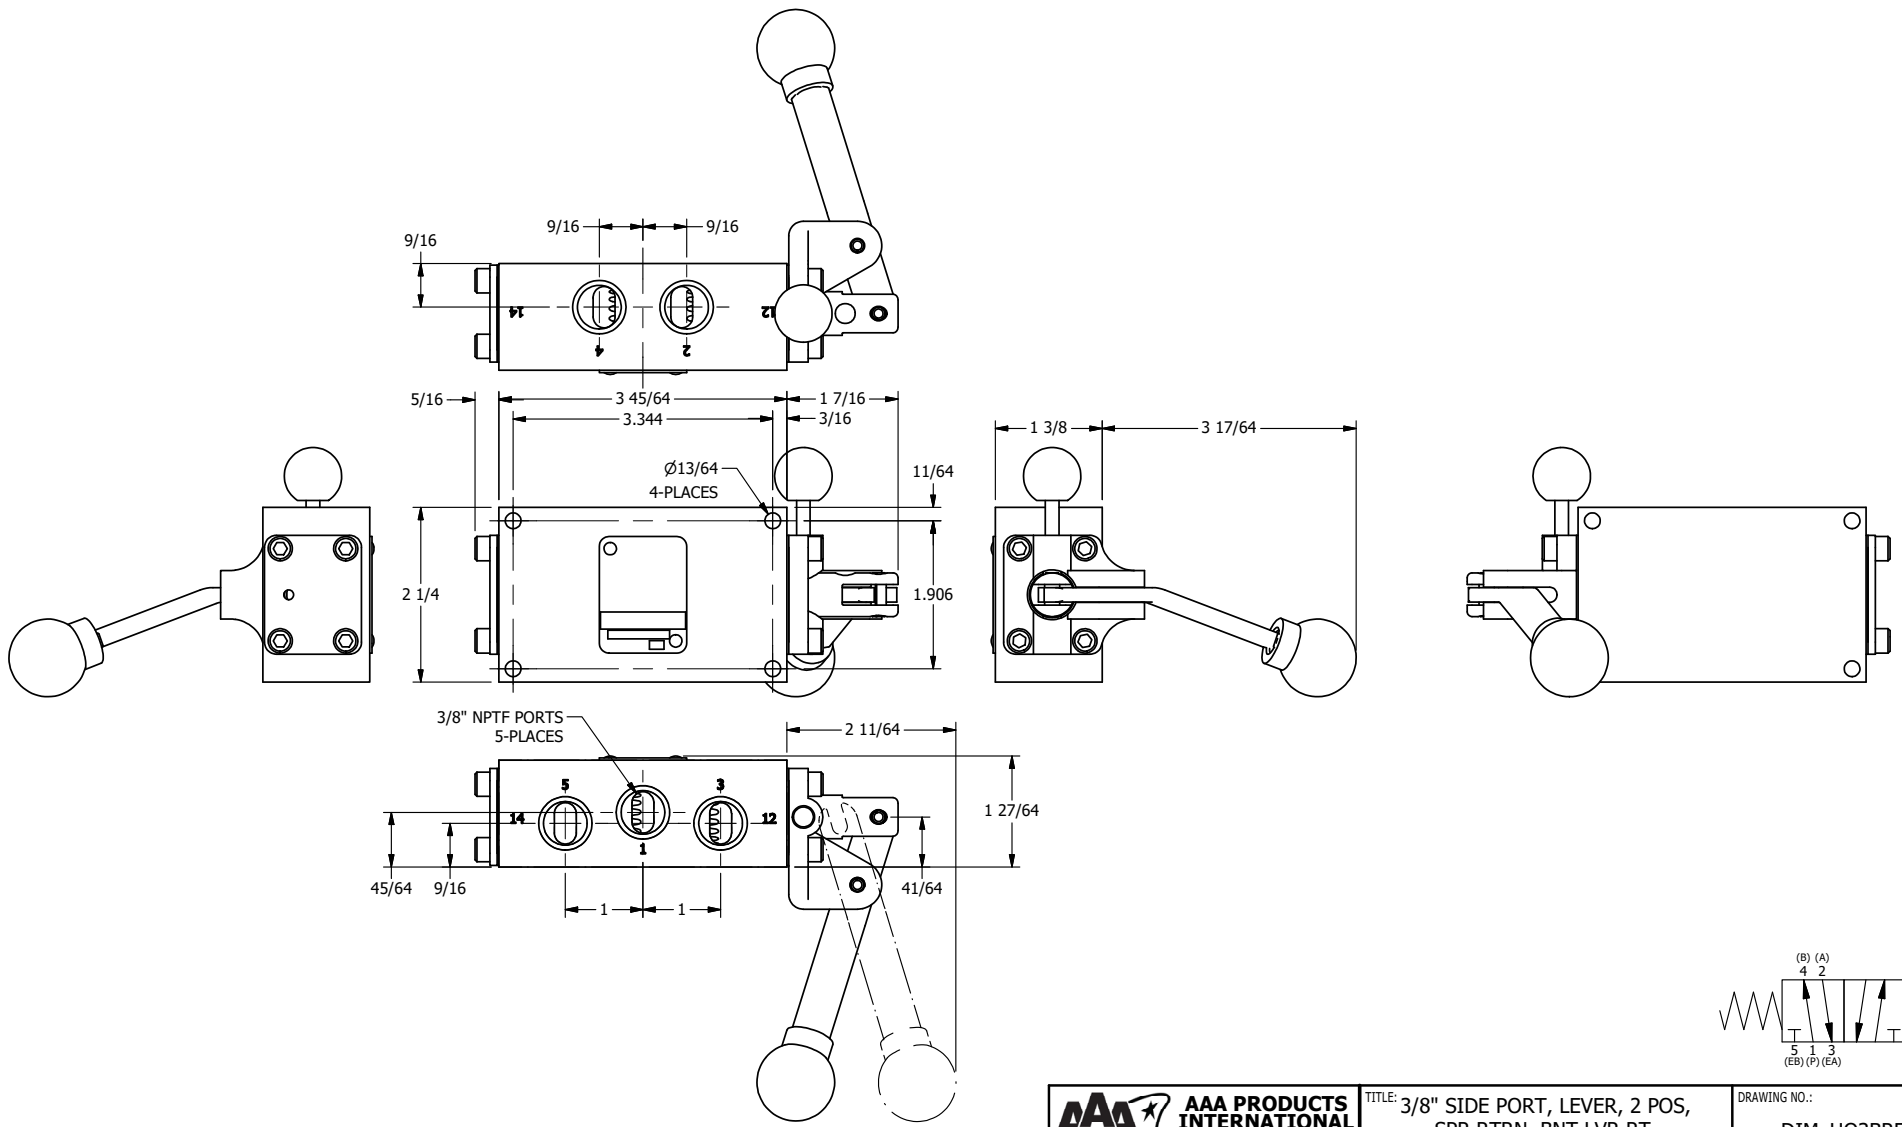

4

3

2

1

B

B

A

A

AAA
PRODUCTS
INTERNATIONAL

AAA PRODUCTS INTERNATIONAL
7114 Harry Hines Blvd
Dallas, TX 75235

TITLE: 3/8" SIDE PORT, LEVER, 2 POS,
SPR RTRN, BNT LVR RT,
PIN LOCK A & C, HVY DTY, 180D LVR

DRAWING NO.:
DIM_HO3BREHT