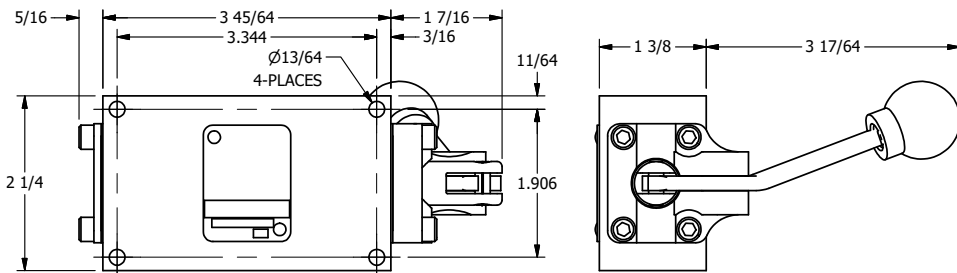

4

3

2

1

B

B

AAA
PRODUCTS
INTERNATIONAL

**AAA PRODUCTS
INTERNATIONAL**
7114 Harry Hines Blvd
Dallas, TX 75235

TITLE: 3/8" SIDE PORT, LEVER, 2 POS,
SPR RTRN, BNT LVR LFT,
180D LVR

DRAWING NO.:
DIM_HO3BLT

4

3

2

1

A

A

THE INFORMATION CONTAINED WITHIN THIS DOCUMENT IS PROPRIETARY TO AAA PRODUCTS AND MAY NOT BE DISCLOSED WITHOUT PRIOR WRITTEN CONSENT