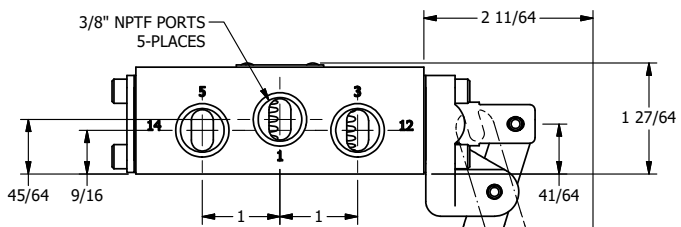

4

3

2

1

B

B

AAA
PRODUCTS
INTERNATIONAL

**AAA PRODUCTS
INTERNATIONAL**
7114 Harry Hines Blvd
Dallas, TX 75235

TITLE: 3/8" SIDE PORT, LEVER, 2 POS,
SPR RTRN, BNT LVR LFT,
180D LVR

DRAWING NO.:
DIM_HO3BLT

4

3

2

1

A

A

THE INFORMATION CONTAINED WITHIN THIS DOCUMENT IS PROPRIETARY TO AAA PRODUCTS AND MAY NOT BE DISCLOSED WITHOUT PRIOR WRITTEN CONSENT