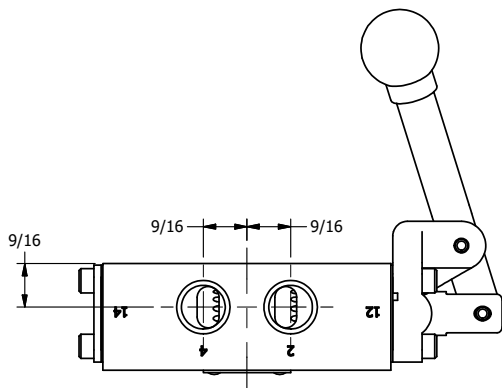

4

3

2

1

B

B

AAA
PRODUCTS
INTERNATIONAL

**AAA PRODUCTS
INTERNATIONAL**
7114 Harry Hines Blvd
Dallas, TX 75235

TITLE: 3/8" SIDE PORT, LEVER, 2 POS,
SPR RTRN, BNT LVR LFT,
180D LVR

DRAWING NO.:
DIM_HO3BLT

4

3

2

1

A

A

THE INFORMATION CONTAINED WITHIN THIS DOCUMENT IS PROPRIETARY TO AAA PRODUCTS AND MAY NOT BE DISCLOSED WITHOUT PRIOR WRITTEN CONSENT