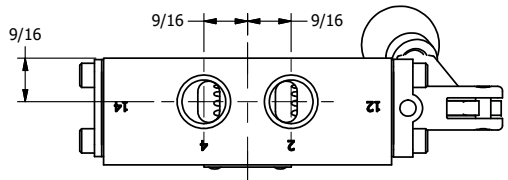

4

3

2

1

AAA
PRODUCTS
INTERNATIONAL

AAA PRODUCTS INTERNATIONAL
7114 Harry Hines Blvd
Dallas, TX 75235

TITLE: 3/8" SIDE PORT, LEVER, 2 POS,
SPR RTRN, BNT LVR LFT,
270D LVR

DRAWING NO.:
DIM_HO3BLRT