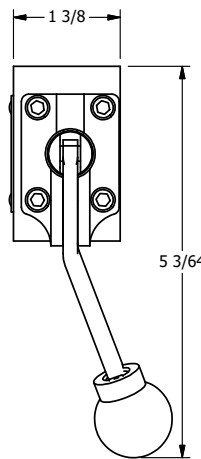

4

3

2

1

AAA
PRODUCTS
INTERNATIONAL

AAA PRODUCTS INTERNATIONAL
7114 Harry Hines Blvd
Dallas, TX 75235

TITLE: 3/8" SIDE PORT, LEVER, 2 POS,
SPR RTRN, BNT LVR LFT,
270D LVR

DRAWING NO.:
DIM_HO3BLRT