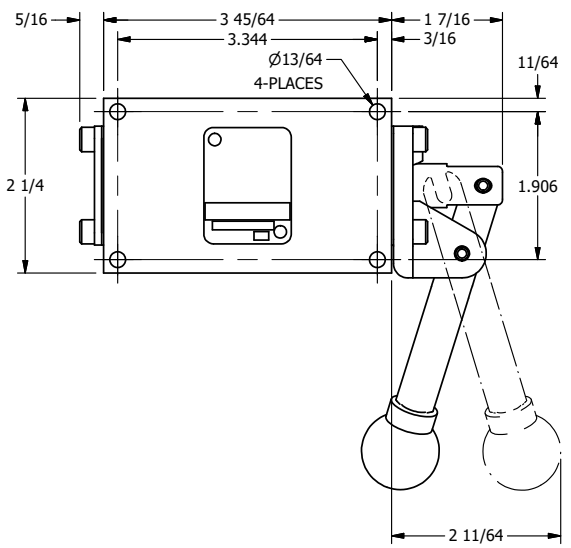

4

3

2

1

AAA
PRODUCTS
INTERNATIONAL

AAA PRODUCTS INTERNATIONAL
7114 Harry Hines Blvd
Dallas, TX 75235

TITLE: 3/8" SIDE PORT, LEVER, 2 POS,
SPR RTRN, BNT LVR LFT,
270D LVR

DRAWING NO.:
DIM_HO3BLRT