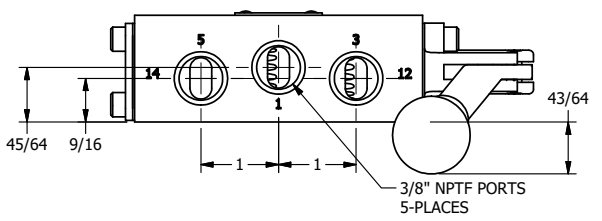

4

3

2

1

AAA
PRODUCTS
INTERNATIONAL

AAA PRODUCTS INTERNATIONAL
7114 Harry Hines Blvd
Dallas, TX 75235

TITLE: 3/8" SIDE PORT, LEVER, 2 POS,
SPR RTRN, BNT LVR LFT,
270D LVR

DRAWING NO.:
DIM_HO3BLRT