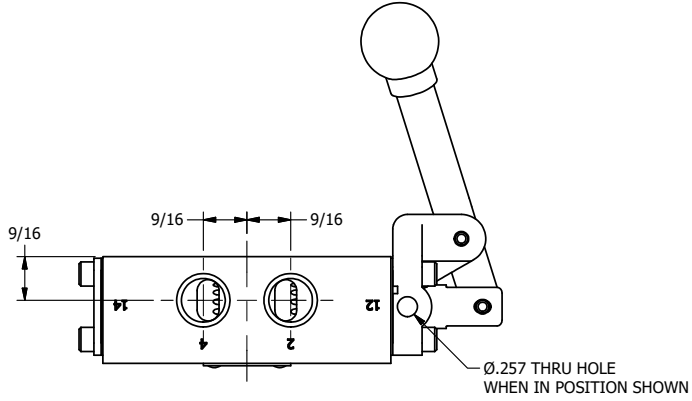

4

3

2

1

B

B

AAA
PRODUCTS
INTERNATIONAL

**AAA PRODUCTS
INTERNATIONAL**
7114 Harry Hines Blvd
Dallas, TX 75235

TITLE: 3/8" SIDE PORT, LEVER, 2 POS,
SPR RTRN, BNT LVR LFT,
LOCKOUT C, 180D LVR

DRAWING NO.:
DIM_HO3BLL0T

4

3

2

1

A

A

THE INFORMATION CONTAINED WITHIN THIS DOCUMENT IS PROPRIETARY TO AAA PRODUCTS AND MAY NOT BE DISCLOSED WITHOUT PRIOR WRITTEN CONSENT