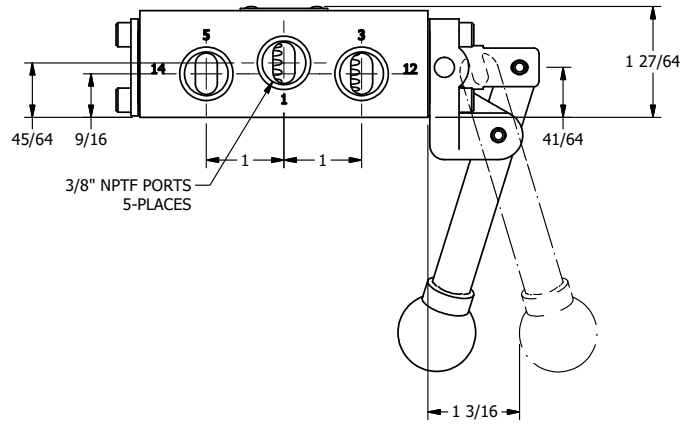

4

3

2

1

B

B

AAA
PRODUCTS
INTERNATIONAL

**AAA PRODUCTS
INTERNATIONAL**
7114 Harry Hines Blvd
Dallas, TX 75235

TITLE: 3/8" SIDE PORT, LEVER, 2 POS,
SPR RTRN, BNT LVR LFT,
LOCKOUT C, 180D LVR

DRAWING NO.:
DIM_HO3BLL0T

4

3

2

1

A

A

THE INFORMATION CONTAINED WITHIN THIS DOCUMENT IS PROPRIETARY TO AAA PRODUCTS AND MAY NOT BE DISCLOSED WITHOUT PRIOR WRITTEN CONSENT