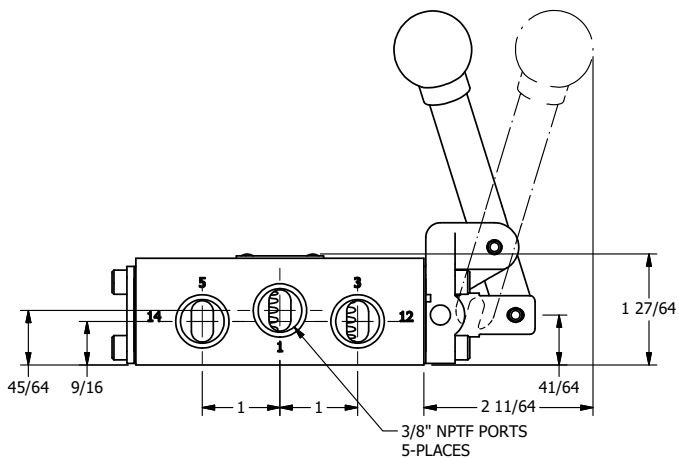

4

3

2

1

AAA
PRODUCTS
INTERNATIONAL

**AAA PRODUCTS
INTERNATIONAL**
7114 Harry Hines Blvd
Dallas, TX 75235

TITLE: 3/8" SIDE PORT, LEVER, 2 POS,
SPR RTRN, BNT LVR LFT,
LOCKOUT C

DRAWING NO.:
DIM_H03BLLO