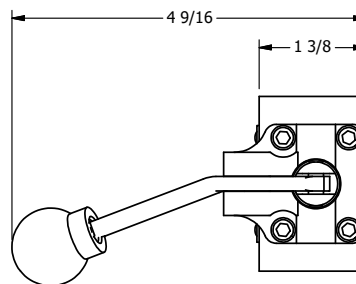

4

3

2

1

AAA
PRODUCTS
INTERNATIONAL

**AAA PRODUCTS
INTERNATIONAL**
7114 Harry Hines Blvd
Dallas, TX 75235

TITLE: 3/8" SIDE PORT, LEVER, 2 POS,
SPR RTRN, BNT LVR LFT,
LOCKOUT C

DRAWING NO.:
DIM_H03BLLO