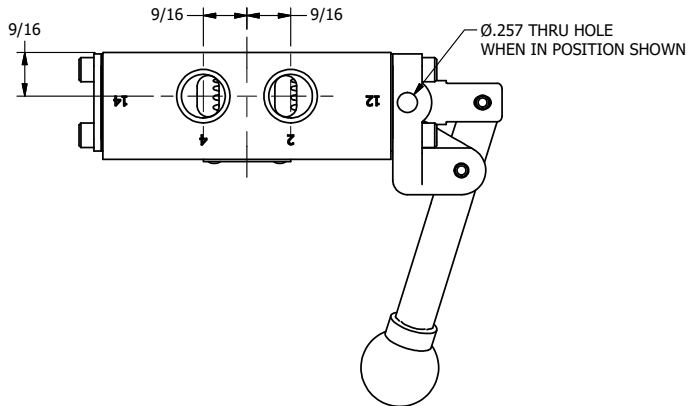

4

3

2

1

AAA
PRODUCTS
INTERNATIONAL

**AAA PRODUCTS
INTERNATIONAL**
7114 Harry Hines Blvd
Dallas, TX 75235

TITLE: 3/8" SIDE PORT, LEVER, 2 POS,
SPR RTRN, BNT LVR LFT,
LOCKOUT C

DRAWING NO.:
DIM_H03BLLO