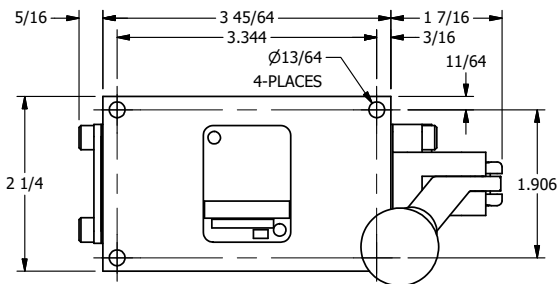

4

3

2

1

AAA
PRODUCTS
INTERNATIONAL

**AAA PRODUCTS
INTERNATIONAL**
7114 Harry Hines Blvd
Dallas, TX 75235

TITLE: 3/8" SIDE PORT, LEVER, 2 POS,
SPR RTRN, BNT LVR LFT,
LOCKOUT C

DRAWING NO.:
DIM_H03BLLO