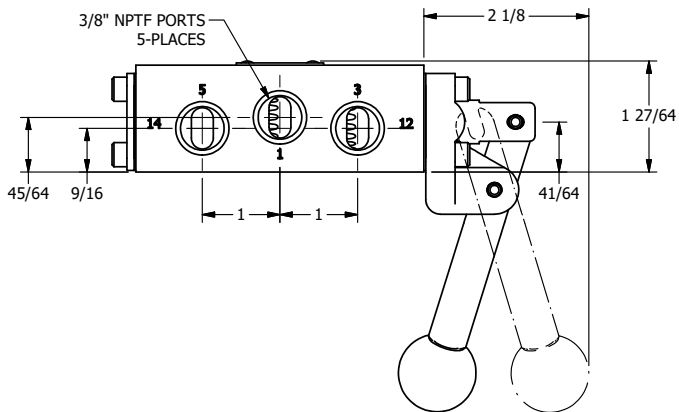

AAA
PRODUCTS
INTERNATIONAL

**AAA PRODUCTS
INTERNATIONAL**
7114 Harry Hines Blvd
Dallas, TX 75235

TITLE: 3/8" SIDE PORT, LEVER, 2 POS,
SPR RTRN, BNT LVR LFT,
RED KNOB, 180D LVR

DRAWING NO.:
DIM_HO3BLJT

THE INFORMATION CONTAINED WITHIN THIS DOCUMENT IS PROPRIETARY TO AAA PRODUCTS AND MAY NOT BE DISCLOSED WITHOUT PRIOR WRITTEN CONSENT