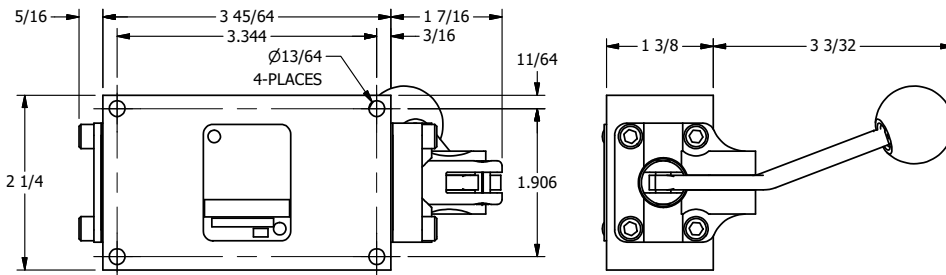

AAA
PRODUCTS
INTERNATIONAL

**AAA PRODUCTS
INTERNATIONAL**
7114 Harry Hines Blvd
Dallas, TX 75235

TITLE: 3/8" SIDE PORT, LEVER, 2 POS,
SPR RTRN, BNT LVR LFT,
RED KNOB, 180D LVR

DRAWING NO.:
DIM_HO3BLJT

THE INFORMATION CONTAINED WITHIN THIS DOCUMENT IS PROPRIETARY TO AAA PRODUCTS AND MAY NOT BE DISCLOSED WITHOUT PRIOR WRITTEN CONSENT