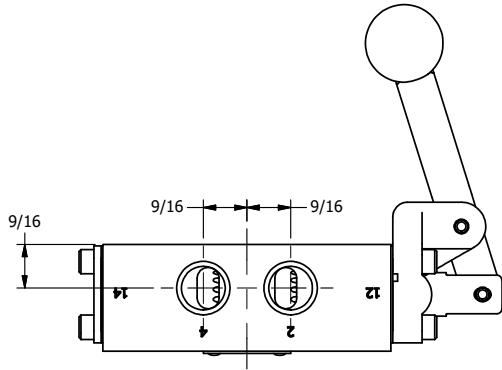

AAA
PRODUCTS
INTERNATIONAL

**AAA PRODUCTS
INTERNATIONAL**
7114 Harry Hines Blvd
Dallas, TX 75235

TITLE: 3/8" SIDE PORT, LEVER, 2 POS,
SPR RTRN, BNT LVR LFT,
RED KNOB, 180D LVR

DRAWING NO.:
DIM_HO3BLJT

THE INFORMATION CONTAINED WITHIN THIS DOCUMENT IS PROPRIETARY TO AAA PRODUCTS AND MAY NOT BE DISCLOSED WITHOUT PRIOR WRITTEN CONSENT