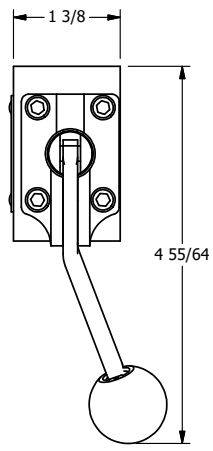

4

3

2

1

AAA
PRODUCTS
INTERNATIONAL

AAA PRODUCTS INTERNATIONAL
7114 Harry Hines Blvd
Dallas, TX 75235

TITLE: 3/8" SIDE PORT, LEVER, 2 POS,
SPR RTRN, BNT LVR LFT,
RED KNOB, 270D LVR

DRAWING NO.:
DIM_HO3BLJRT