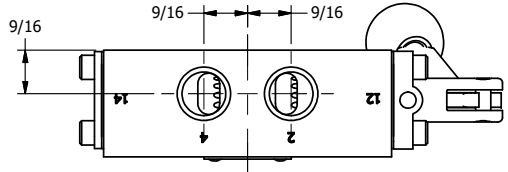

4

3

2

1

AAA
PRODUCTS
INTERNATIONAL

AAA PRODUCTS INTERNATIONAL
7114 Harry Hines Blvd
Dallas, TX 75235

TITLE: 3/8" SIDE PORT, LEVER, 2 POS,
SPR RTRN, BNT LVR LFT,
RED KNOB, 270D LVR

DRAWING NO.:
DIM_HO3BLJRT