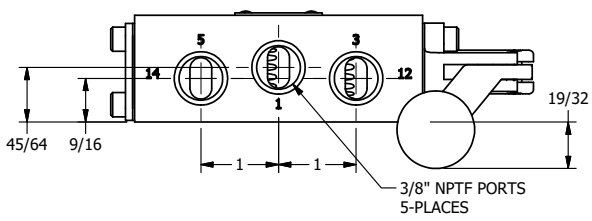

4

3

2

1

AAA
PRODUCTS
INTERNATIONAL

AAA PRODUCTS INTERNATIONAL
7114 Harry Hines Blvd
Dallas, TX 75235

TITLE: 3/8" SIDE PORT, LEVER, 2 POS,
SPR RTRN, BNT LVR LFT,
RED KNOB, 270D LVR

DRAWING NO.:
DIM_HO3BLJRT