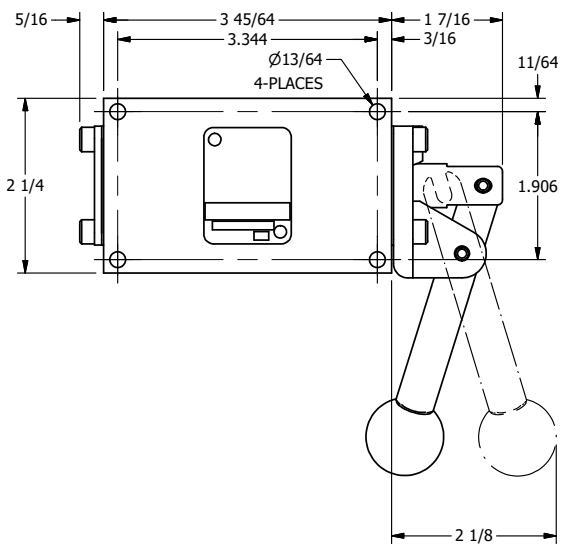

4

3

2

1

AAA
PRODUCTS
INTERNATIONAL

AAA PRODUCTS INTERNATIONAL
7114 Harry Hines Blvd
Dallas, TX 75235

TITLE: 3/8" SIDE PORT, LEVER, 2 POS,
SPR RTRN, BNT LVR LFT,
RED KNOB, 270D LVR

DRAWING NO.:
DIM_HO3BLJRT