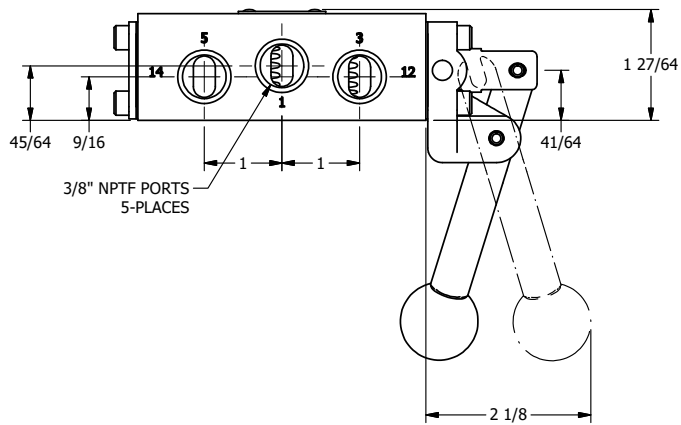

4

3

2

1

B

B

AAA
PRODUCTS
INTERNATIONAL

**AAA PRODUCTS
INTERNATIONAL**
7114 Harry Hines Blvd
Dallas, TX 75235

TITLE: 3/8" SIDE PORT, LEVER, 2 POS,
SPR RTRN, BNT LVR LFT,
RED KNOB, LOCKOUT C, 180D LVR

DRAWING NO.:
DIM_HO3BLJLOT

4

3

2

1

A

A

THE INFORMATION CONTAINED WITHIN THIS DOCUMENT IS PROPRIETARY TO AAA PRODUCTS AND MAY NOT BE DISCLOSED WITHOUT PRIOR WRITTEN CONSENT