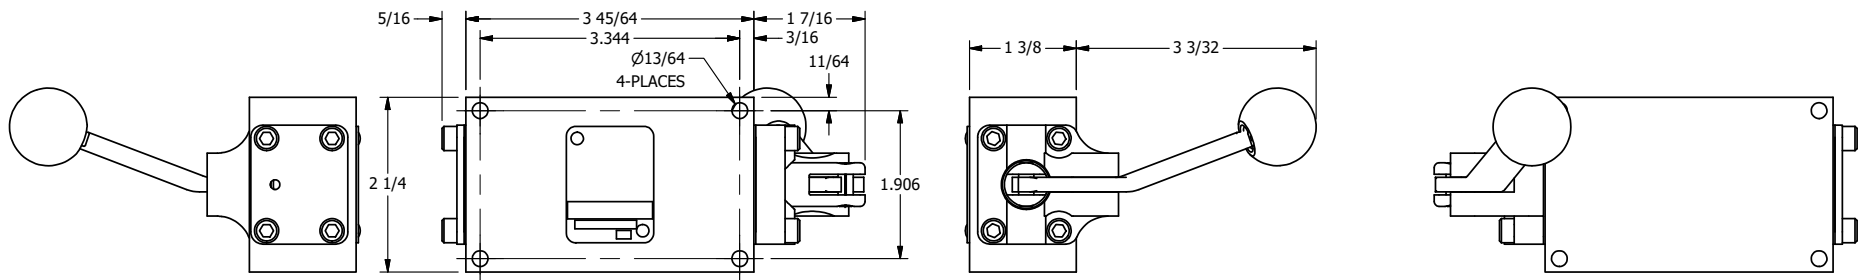

4

3

2

1

B

B

AAA
PRODUCTS
INTERNATIONAL

**AAA PRODUCTS
INTERNATIONAL**
7114 Harry Hines Blvd
Dallas, TX 75235

TITLE: 3/8" SIDE PORT, LEVER, 2 POS,
SPR RTRN, BNT LVR LFT,
RED KNOB, LOCKOUT C, 180D LVR

DRAWING NO.:
DIM_HO3BLJLOT

4

3

2

1

A

A

THE INFORMATION CONTAINED WITHIN THIS DOCUMENT IS PROPRIETARY TO AAA PRODUCTS AND MAY NOT BE DISCLOSED WITHOUT PRIOR WRITTEN CONSENT