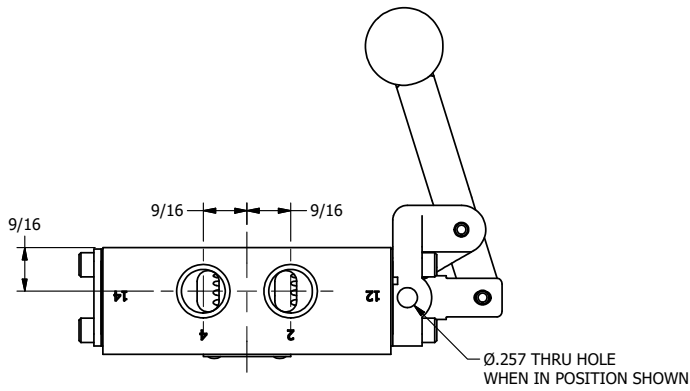

4

3

2

1

B

B

AAA
PRODUCTS
INTERNATIONAL

**AAA PRODUCTS
INTERNATIONAL**
7114 Harry Hines Blvd
Dallas, TX 75235

TITLE: 3/8" SIDE PORT, LEVER, 2 POS,
SPR RTRN, BNT LVR LFT,
RED KNOB, LOCKOUT C, 180D LVR

DRAWING NO.:
DIM_HO3BLJLOT

4

3

2

1

A

A

THE INFORMATION CONTAINED WITHIN THIS DOCUMENT IS PROPRIETARY TO AAA PRODUCTS AND MAY NOT BE DISCLOSED WITHOUT PRIOR WRITTEN CONSENT