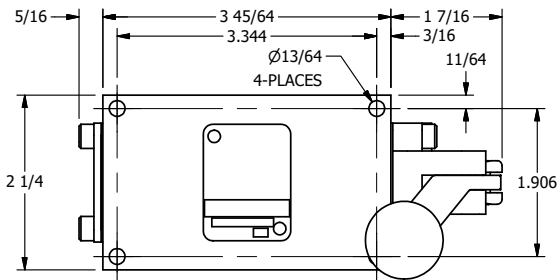

4

3

2

1

AAA
PRODUCTS
INTERNATIONAL

**AAA PRODUCTS
INTERNATIONAL**
7114 Harry Hines Blvd
Dallas, TX 75235

TITLE: 3/8" SIDE PORT, LEVER, 2 POS,
SPR RTRN, BNT LVR LFT,
RED KNOB, LOCKOUT C

DRAWING NO.:
DIM_HO3BLJLO