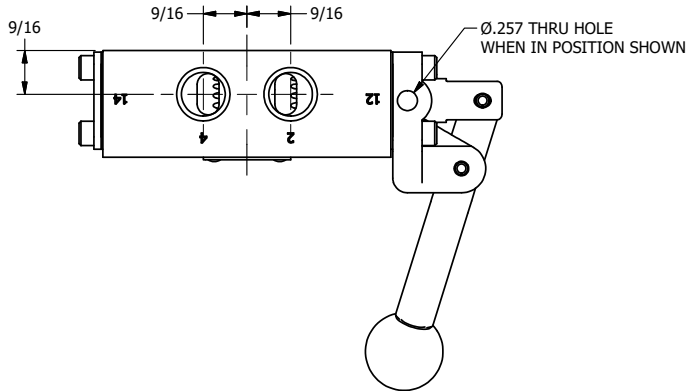

4

3

2

1

AAA
PRODUCTS
INTERNATIONAL

**AAA PRODUCTS
INTERNATIONAL**
7114 Harry Hines Blvd
Dallas, TX 75235

TITLE: 3/8" SIDE PORT, LEVER, 2 POS,
SPR RTRN, BNT LVR LFT,
RED KNOB, LOCKOUT C

DRAWING NO.:
DIM_HO3BLJLO