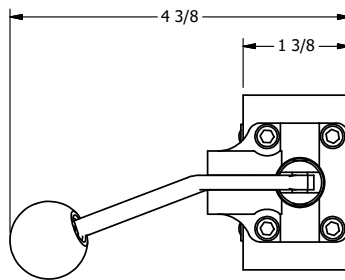

4

3

2

1

AAA
PRODUCTS
INTERNATIONAL

**AAA PRODUCTS
INTERNATIONAL**
7114 Harry Hines Blvd
Dallas, TX 75235

TITLE: 3/8" SIDE PORT, LEVER, 2 POS,
SPR RTRN, BNT LVR LFT,
RED KNOB, LOCKOUT C

DRAWING NO.:
DIM_HO3BLJLO