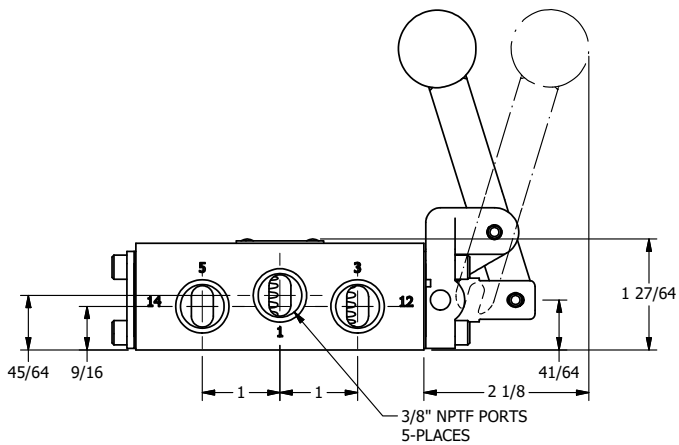

4

3

2

1

AAA
PRODUCTS
INTERNATIONAL

**AAA PRODUCTS
INTERNATIONAL**
7114 Harry Hines Blvd
Dallas, TX 75235

TITLE: 3/8" SIDE PORT, LEVER, 2 POS,
SPR RTRN, BNT LVR LFT,
RED KNOB, LOCKOUT C

DRAWING NO.:
DIM_HO3BLJLO