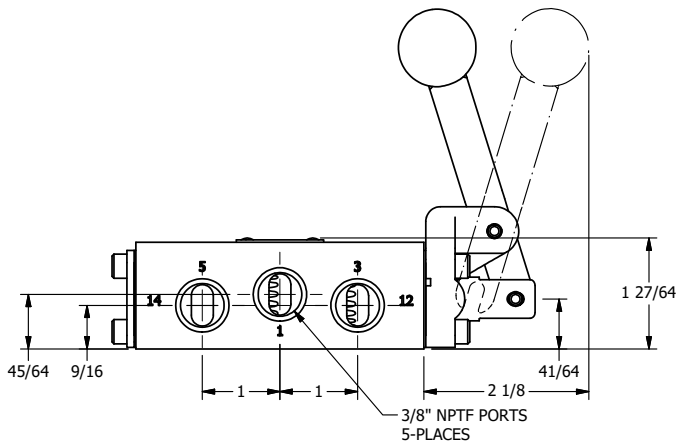

4

3

2

1

AAA
PRODUCTS
INTERNATIONAL

**AAA PRODUCTS
INTERNATIONAL**
7114 Harry Hines Blvd
Dallas, TX 75235

TITLE: 3/8" SIDE PORT, LEVER, 2 POS,
SPR RTRN, BNT LVR LFT,
RED KNOB

DRAWING NO.:
DIM_HO3BLJ