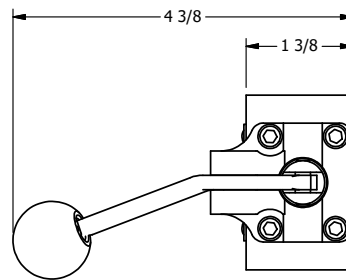

4

3

2

1

AAA
PRODUCTS
INTERNATIONAL

**AAA PRODUCTS
INTERNATIONAL**
7114 Harry Hines Blvd
Dallas, TX 75235

TITLE: 3/8" SIDE PORT, LEVER, 2 POS,
SPR RTRN, BNT LVR LFT,
RED KNOB

DRAWING NO.:
DIM_HO3BLJ