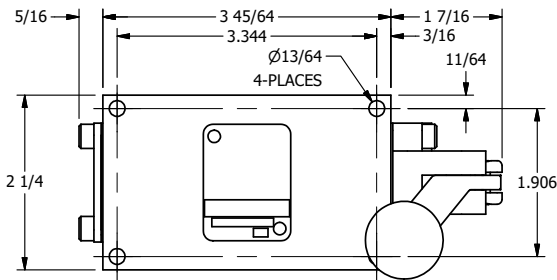

4

3

2

1

AAA
PRODUCTS
INTERNATIONAL

**AAA PRODUCTS
INTERNATIONAL**
7114 Harry Hines Blvd
Dallas, TX 75235

TITLE: 3/8" SIDE PORT, LEVER, 2 POS,
SPR RTRN, BNT LVR LFT,
RED KNOB

DRAWING NO.:
DIM_HO3BLJ