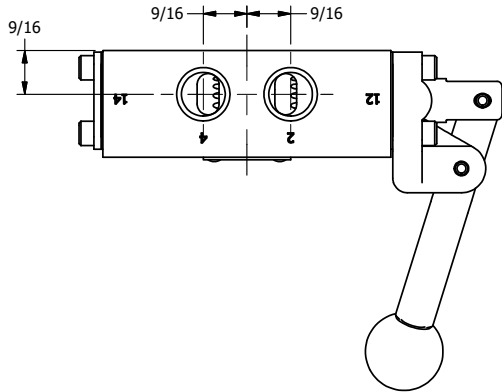

4

3

2

1

AAA
PRODUCTS
INTERNATIONAL

**AAA PRODUCTS
INTERNATIONAL**
7114 Harry Hines Blvd
Dallas, TX 75235

TITLE: 3/8" SIDE PORT, LEVER, 2 POS,
SPR RTRN, BNT LVR LFT,
RED KNOB

DRAWING NO.:
DIM_HO3BLJ