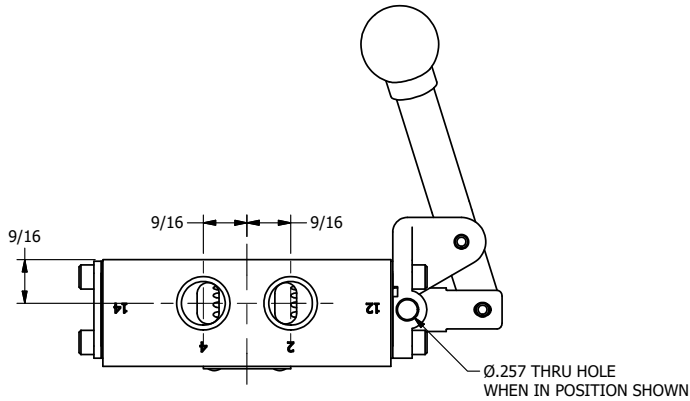

4

3

2

1

B

B

AAA
PRODUCTS
INTERNATIONAL

**AAA PRODUCTS
INTERNATIONAL**
7114 Harry Hines Blvd
Dallas, TX 75235

TITLE: 3/8" SIDE PORT, LEVER, 2 POS,
SPR RTRN, BNT LVR LFT,
HVY DTY, LOCKOUT C, 180D LVR

DRAWING NO.:
DIM_HO3BLHLOT

THE INFORMATION CONTAINED WITHIN THIS DOCUMENT IS PROPRIETARY TO AAA PRODUCTS AND MAY NOT BE DISCLOSED WITHOUT PRIOR WRITTEN CONSENT

4

3

2

1

A

A