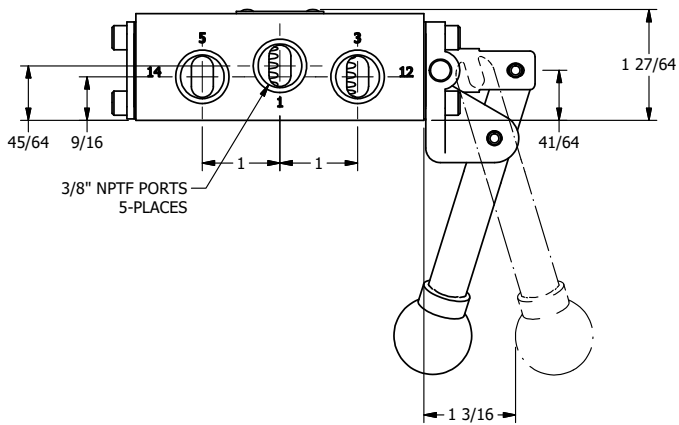

4

3

2

1

B

B

AAA
PRODUCTS
INTERNATIONAL

**AAA PRODUCTS
INTERNATIONAL**
7114 Harry Hines Blvd
Dallas, TX 75235

TITLE: 3/8" SIDE PORT, LEVER, 2 POS,
SPR RTRN, BNT LVR LFT,
HVY DTY, LOCKOUT C, 180D LVR

DRAWING NO.:
DIM_HO3BLHLOT

THE INFORMATION CONTAINED WITHIN THIS DOCUMENT IS PROPRIETARY TO AAA PRODUCTS AND MAY NOT BE DISCLOSED WITHOUT PRIOR WRITTEN CONSENT

4

3

2

1

A

A