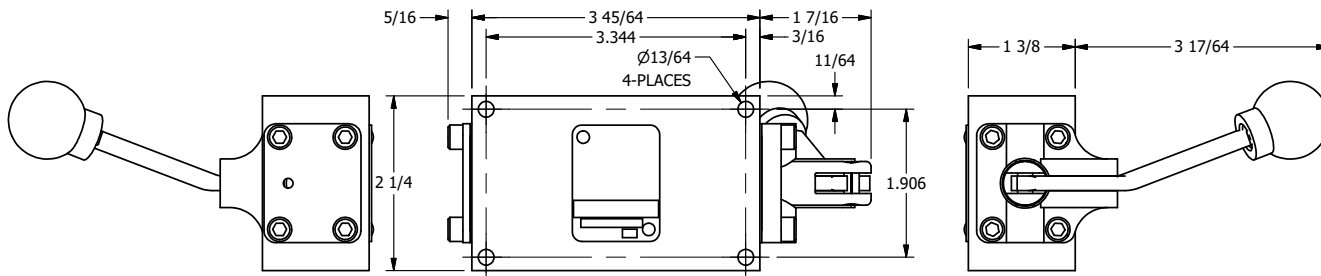

4

3

2

1

B

B

AAA
PRODUCTS
INTERNATIONAL

**AAA PRODUCTS
INTERNATIONAL**
7114 Harry Hines Blvd
Dallas, TX 75235

TITLE: 3/8" SIDE PORT, LEVER, 2 POS,
SPR RTRN, BNT LVR LFT,
HVY DTY, LOCKOUT C, 180D LVR

DRAWING NO.:
DIM_HO3BLHLOT

THE INFORMATION CONTAINED WITHIN THIS DOCUMENT IS PROPRIETARY TO AAA PRODUCTS AND MAY NOT BE DISCLOSED WITHOUT PRIOR WRITTEN CONSENT

4

3

2

1

A

A