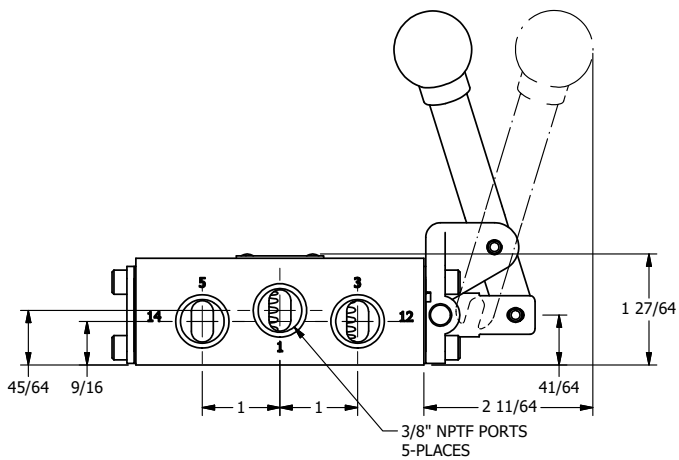

4

3

2

1

AAA
PRODUCTS
INTERNATIONAL

**AAA PRODUCTS
INTERNATIONAL**
7114 Harry Hines Blvd
Dallas, TX 75235

TITLE: 3/8" SIDE PORT, LEVER, 2 POS,
SPR RTRN, BNT LVR LFT,
HVY DTY, LOCKOUT C

DRAWING NO.:
DIM_HO3BLHLO