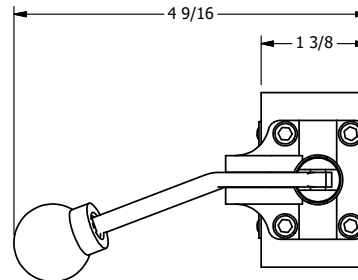

4

3

2

1

AAA
PRODUCTS
INTERNATIONAL

**AAA PRODUCTS
INTERNATIONAL**
7114 Harry Hines Blvd
Dallas, TX 75235

TITLE: 3/8" SIDE PORT, LEVER, 2 POS,
SPR RTRN, BNT LVR LFT,
HVY DTY, LOCKOUT C

DRAWING NO.:
DIM_HO3BLHLO