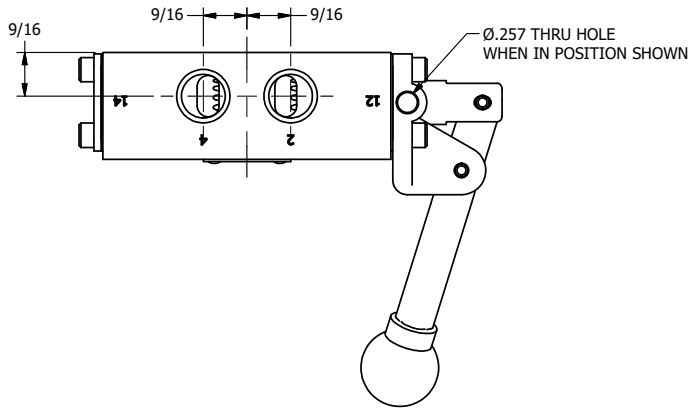

4

3

2

1

AAA
PRODUCTS
INTERNATIONAL

**AAA PRODUCTS
INTERNATIONAL**
7114 Harry Hines Blvd
Dallas, TX 75235

TITLE: 3/8" SIDE PORT, LEVER, 2 POS,
SPR RTRN, BNT LVR LFT,
HVY DTY, LOCKOUT C

DRAWING NO.:
DIM_HO3BLHLO