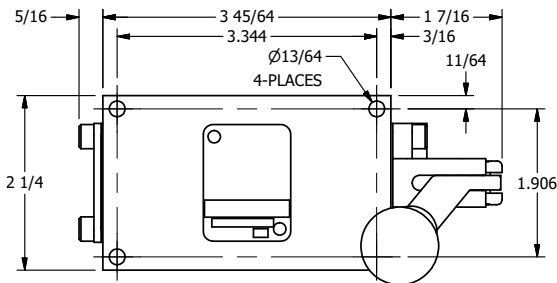

4

3

2

1

AAA
PRODUCTS
INTERNATIONAL

**AAA PRODUCTS
INTERNATIONAL**
7114 Harry Hines Blvd
Dallas, TX 75235

TITLE: 3/8" SIDE PORT, LEVER, 2 POS,
SPR RTRN, BNT LVR LFT,
HVY DTY, LOCKOUT C

DRAWING NO.:
DIM_HO3BLHLO