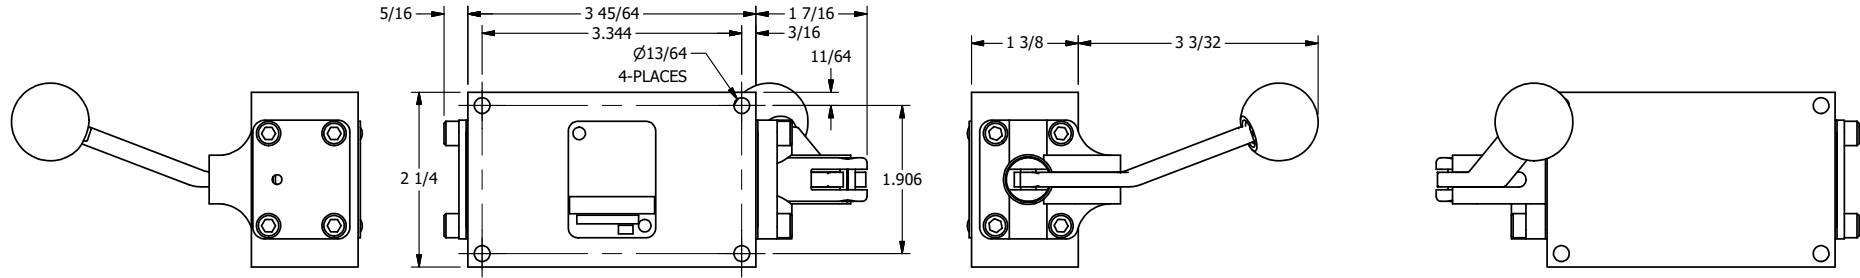

4

3

2

1

B

B

AAA
PRODUCTS
INTERNATIONAL

**AAA PRODUCTS
INTERNATIONAL**
7114 Harry Hines Blvd
Dallas, TX 75235

TITLE: 3/8" SIDE PORT, LEVER, 2 POS,
SPR RTRN, BNT LVR LFT,
HVY DTY, RED KNOB, 180D LVR

DRAWING NO.:
DIM_HO3BLHJT

4

3

2

1

A

A

THE INFORMATION CONTAINED WITHIN THIS DOCUMENT IS PROPRIETARY TO AAA PRODUCTS AND MAY NOT BE DISCLOSED WITHOUT PRIOR WRITTEN CONSENT