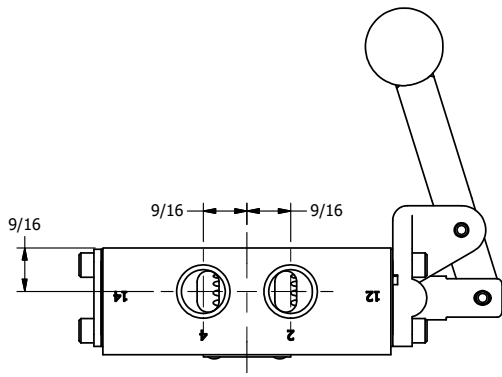

4

3

2

1

B

B

AAA
PRODUCTS
INTERNATIONAL

**AAA PRODUCTS
INTERNATIONAL**
7114 Harry Hines Blvd
Dallas, TX 75235

TITLE: 3/8" SIDE PORT, LEVER, 2 POS,
SPR RTRN, BNT LVR LFT,
HVY DTY, RED KNOB, 180D LVR

DRAWING NO.:
DIM_HO3BLHJT

4

3

2

1

A

A

THE INFORMATION CONTAINED WITHIN THIS DOCUMENT IS PROPRIETARY TO AAA PRODUCTS AND MAY NOT BE DISCLOSED WITHOUT PRIOR WRITTEN CONSENT