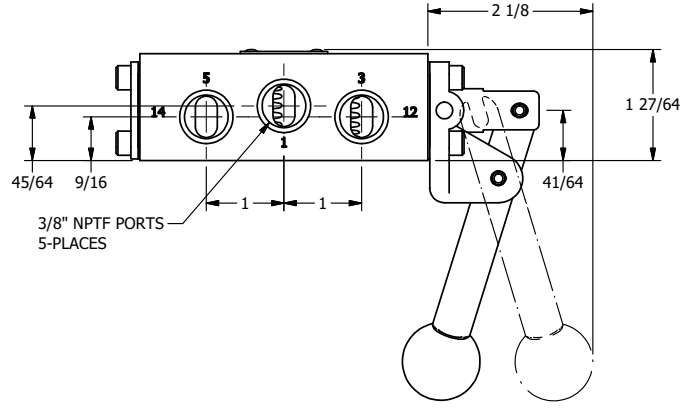

4

3

2

1

B

B

AAA
PRODUCTS
INTERNATIONAL

**AAA PRODUCTS
INTERNATIONAL**
7114 Harry Hines Blvd
Dallas, TX 75235

TITLE: 3/8" SIDE PORT, LEVER, 2 POS,
SPR RTRN, BNT LVR LFT,
HVY DTY, RED KNOB, 180D LVR

DRAWING NO.:
DIM_HO3BLHJT

4

3

2

1

A

A

THE INFORMATION CONTAINED WITHIN THIS DOCUMENT IS PROPRIETARY TO AAA PRODUCTS AND MAY NOT BE DISCLOSED WITHOUT PRIOR WRITTEN CONSENT