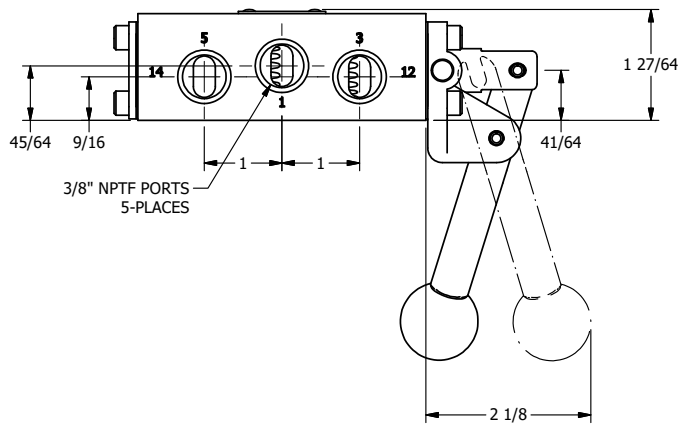

4

3

2

1

B

B

AAA
PRODUCTS
INTERNATIONAL

**AAA PRODUCTS
INTERNATIONAL**
7114 Harry Hines Blvd
Dallas, TX 75235

TITLE: 3/8" SIDE PORT, LEVER, 2 POS,
SPR RTRN, BNT LVR LFT, RED KNOB
HVY DTY, LOCKOUT C, 180D LVR

DRAWING NO.:
DIM_HO3BLHJLOT

THE INFORMATION CONTAINED WITHIN THIS DOCUMENT IS PROPRIETARY TO AAA PRODUCTS AND MAY NOT BE DISCLOSED WITHOUT PRIOR WRITTEN CONSENT

4

3

2

1

A

A