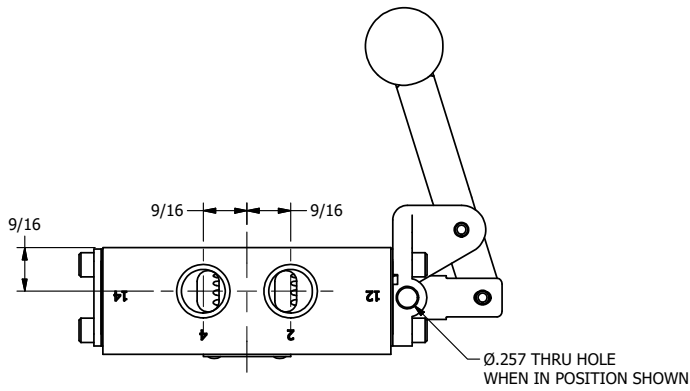

4

3

2

1

B

B

AAA
PRODUCTS
INTERNATIONAL

**AAA PRODUCTS
INTERNATIONAL**
7114 Harry Hines Blvd
Dallas, TX 75235

TITLE: 3/8" SIDE PORT, LEVER, 2 POS,
SPR RTRN, BNT LVR LFT, RED KNOB
HVY DTY, LOCKOUT C, 180D LVR

DRAWING NO.:
DIM_HO3BLHJLOT

THE INFORMATION CONTAINED WITHIN THIS DOCUMENT IS PROPRIETARY TO AAA PRODUCTS AND MAY NOT BE DISCLOSED WITHOUT PRIOR WRITTEN CONSENT

4

3

2

1

A

A