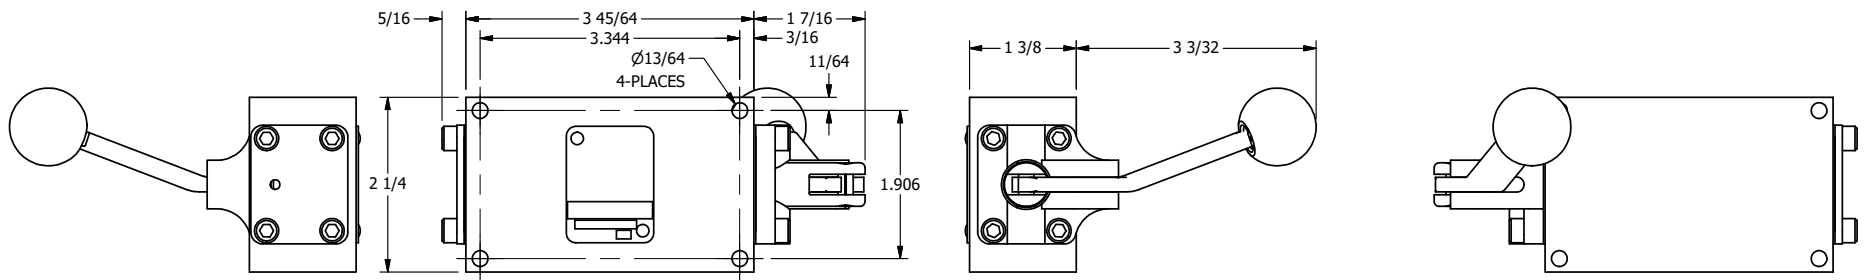

4

3

2

1

B

B

AAA
PRODUCTS
INTERNATIONAL

**AAA PRODUCTS
INTERNATIONAL**
7114 Harry Hines Blvd
Dallas, TX 75235

TITLE: 3/8" SIDE PORT, LEVER, 2 POS,
SPR RTRN, BNT LVR LFT, RED KNOB
HVY DTY, LOCKOUT C, 180D LVR

DRAWING NO.:
DIM_HO3BLHJLOT

THE INFORMATION CONTAINED WITHIN THIS DOCUMENT IS PROPRIETARY TO AAA PRODUCTS AND MAY NOT BE DISCLOSED WITHOUT PRIOR WRITTEN CONSENT

4

3

2

1

A

A