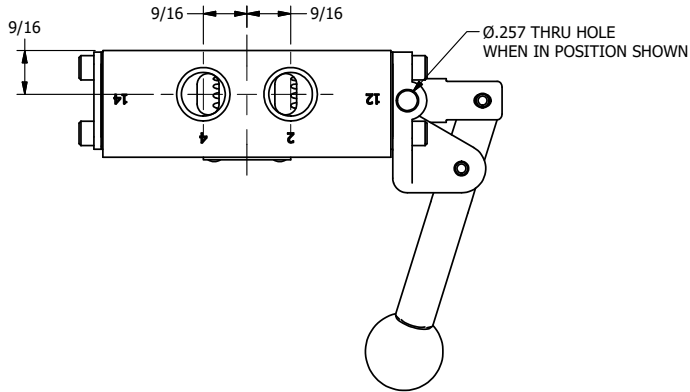

4

3

2

1

AAA
PRODUCTS
INTERNATIONAL

**AAA PRODUCTS
INTERNATIONAL**
7114 Harry Hines Blvd
Dallas, TX 75235

TITLE: 3/8" SIDE PORT, LEVER, 2 POS,
SPR RTRN, BNT LVR LFT,
HVY DTY, RED KNOB, LOCKOUT C

DRAWING NO.:
DIM_HO3BLHJLO