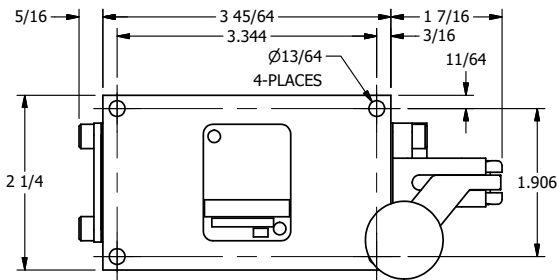

4

3

2

1

AAA
PRODUCTS
INTERNATIONAL

**AAA PRODUCTS
INTERNATIONAL**
7114 Harry Hines Blvd
Dallas, TX 75235

TITLE: 3/8" SIDE PORT, LEVER, 2 POS,
SPR RTRN, BNT LVR LFT,
HVY DTY, RED KNOB, LOCKOUT C

DRAWING NO.:
DIM_HO3BLHJLO