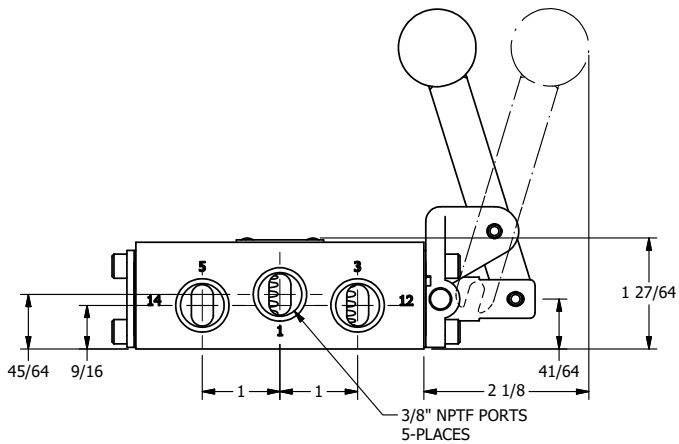

4

3

2

1

AAA
PRODUCTS
INTERNATIONAL

**AAA PRODUCTS
INTERNATIONAL**
7114 Harry Hines Blvd
Dallas, TX 75235

TITLE: 3/8" SIDE PORT, LEVER, 2 POS,
SPR RTRN, BNT LVR LFT,
HVY DTY, RED KNOB, LOCKOUT C

DRAWING NO.:
DIM_HO3BLHJLO