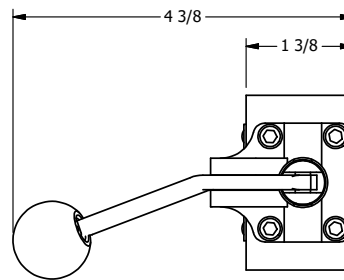

4

3

2

1

AAA
PRODUCTS
INTERNATIONAL

**AAA PRODUCTS
INTERNATIONAL**
7114 Harry Hines Blvd
Dallas, TX 75235

TITLE: 3/8" SIDE PORT, LEVER, 2 POS,
SPR RTRN, BNT LVR LFT,
HVY DTY, RED KNOB, LOCKOUT C

DRAWING NO.:
DIM_HO3BLHJLO