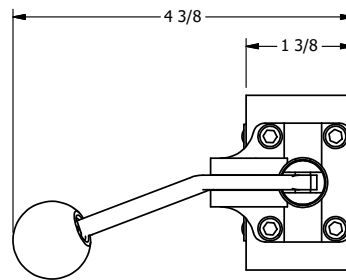

4

3

2

1

**AAA**  
PRODUCTS  
INTERNATIONAL

**AAA PRODUCTS  
INTERNATIONAL**  
7114 Harry Hines Blvd  
Dallas, TX 75235

TITLE: 3/8" SIDE PORT, LEVER, 2 POS,  
SPR RTRN, BNT LVR LFT,  
HVY DTY, RED KNOB

DRAWING NO.:  
DIM\_HO3BLHJ