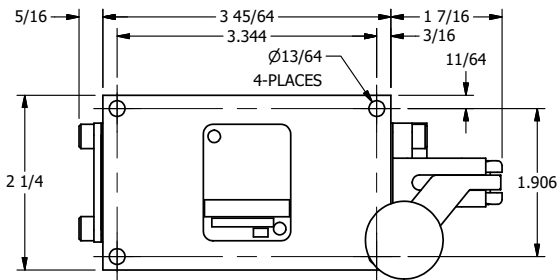

4

3

2

1

**AAA**  
PRODUCTS  
INTERNATIONAL

**AAA PRODUCTS  
INTERNATIONAL**  
7114 Harry Hines Blvd  
Dallas, TX 75235

TITLE: 3/8" SIDE PORT, LEVER, 2 POS,  
SPR RTRN, BNT LVR LFT,  
HVY DTY, RED KNOB

DRAWING NO.:  
DIM\_HO3BLHJ