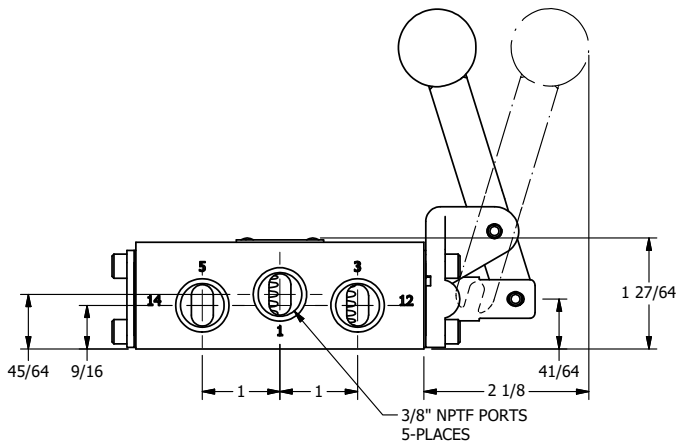

4

3

2

1

**AAA**  
PRODUCTS  
INTERNATIONAL

**AAA PRODUCTS  
INTERNATIONAL**  
7114 Harry Hines Blvd  
Dallas, TX 75235

TITLE: 3/8" SIDE PORT, LEVER, 2 POS,  
SPR RTRN, BNT LVR LFT,  
HVY DTY, RED KNOB

DRAWING NO.:  
DIM\_HO3BLHJ