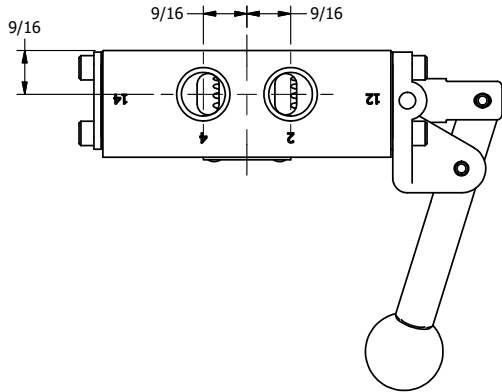

4

3

2

1

**AAA**  
PRODUCTS  
INTERNATIONAL

**AAA PRODUCTS  
INTERNATIONAL**  
7114 Harry Hines Blvd  
Dallas, TX 75235

TITLE: 3/8" SIDE PORT, LEVER, 2 POS,  
SPR RTRN, BNT LVR LFT,  
HVY DTY, RED KNOB

DRAWING NO.:  
DIM\_HO3BLHJ