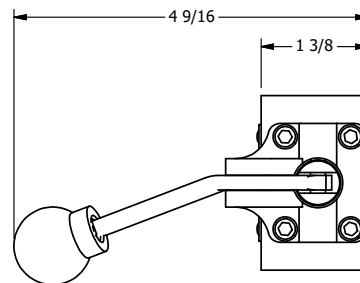

4

3

2

1

AAA
PRODUCTS
INTERNATIONAL

**AAA PRODUCTS
INTERNATIONAL**
7114 Harry Hines Blvd
Dallas, TX 75235

TITLE: 3/8" SIDE PORT, LEVER, 2 POS,
SPR RTRN, BNT LVR LFT,
HVY DTY

DRAWING NO.:
DIM_HO3BLH