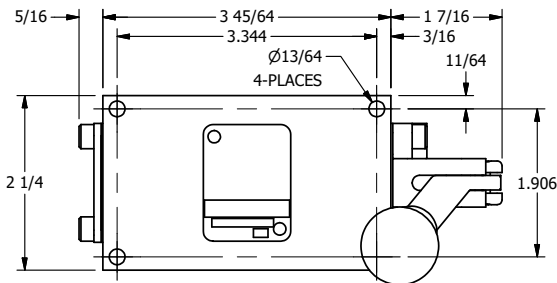

4

3

2

1

AAA
PRODUCTS
INTERNATIONAL

**AAA PRODUCTS
INTERNATIONAL**
7114 Harry Hines Blvd
Dallas, TX 75235

TITLE: 3/8" SIDE PORT, LEVER, 2 POS,
SPR RTRN, BNT LVR LFT,
HVY DTY

DRAWING NO.:
DIM_HO3BLH