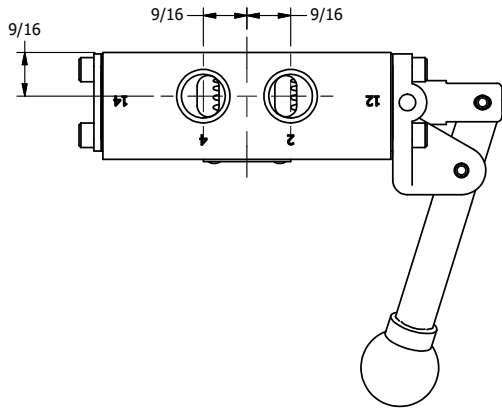

4

3

2

1

AAA
PRODUCTS
INTERNATIONAL

**AAA PRODUCTS
INTERNATIONAL**
7114 Harry Hines Blvd
Dallas, TX 75235

TITLE: 3/8" SIDE PORT, LEVER, 2 POS,
SPR RTRN, BNT LVR LFT,
HVY DTY

DRAWING NO.:
DIM_HO3BLH