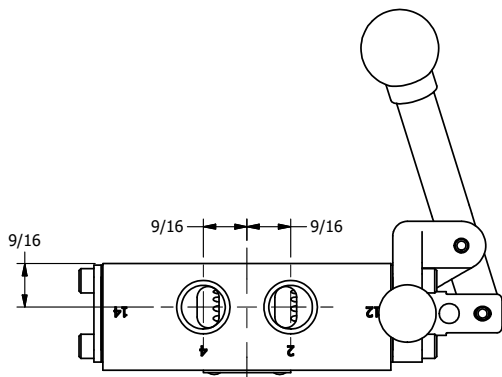

**AAA**  
PRODUCTS  
INTERNATIONAL

**AAA PRODUCTS  
INTERNATIONAL**  
7114 Harry Hines Blvd  
Dallas, TX 75235

TITLE: 3/8" SIDE PORT, LEVER, 2 POS,  
SPR RTRN, PIN LOCK A & C,  
BNT LVR LFT, 180D LVR

DRAWING NO.:  
DIM\_H03BLET