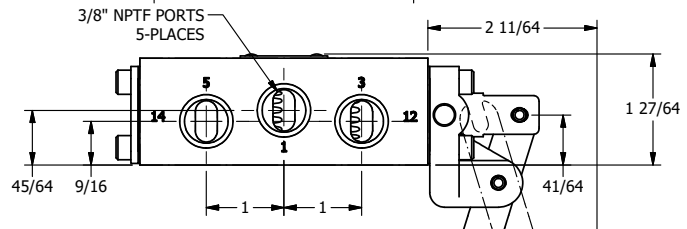

**AAA**  
PRODUCTS  
INTERNATIONAL

**AAA PRODUCTS  
INTERNATIONAL**  
7114 Harry Hines Blvd  
Dallas, TX 75235

TITLE: 3/8" SIDE PORT, LEVER, 2 POS,  
SPR RTRN, PIN LOCK A & C,  
BNT LVR LFT, 180D LVR

DRAWING NO.:  
DIM\_H03BLET