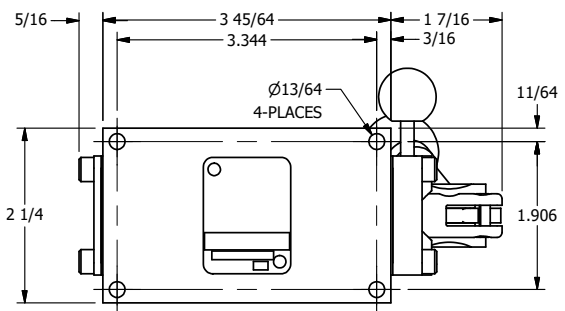

**AAA**  
PRODUCTS  
INTERNATIONAL

**AAA PRODUCTS  
INTERNATIONAL**  
7114 Harry Hines Blvd  
Dallas, TX 75235

TITLE: 3/8" SIDE PORT, LEVER, 2 POS,  
SPR RTRN, PIN LOCK A & C,  
BNT LVR LFT, 180D LVR

DRAWING NO.:  
DIM\_H03BLET