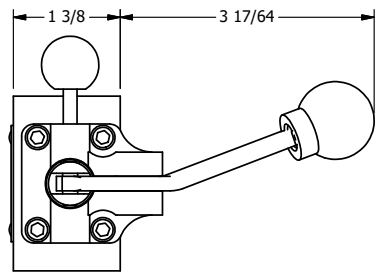

4

3

2

1

B

B

A

A

**AAA**  
PRODUCTS  
INTERNATIONAL

**AAA PRODUCTS  
INTERNATIONAL**  
7114 Harry Hines Blvd  
Dallas, TX 75235

TITLE: 3/8" SIDE PORT, LEVER, 2 POS,  
SPR RTRN, PIN LOCK A & C,  
BNT LVR LFT, 180D LVR

DRAWING NO.:  
DIM\_H03BLET