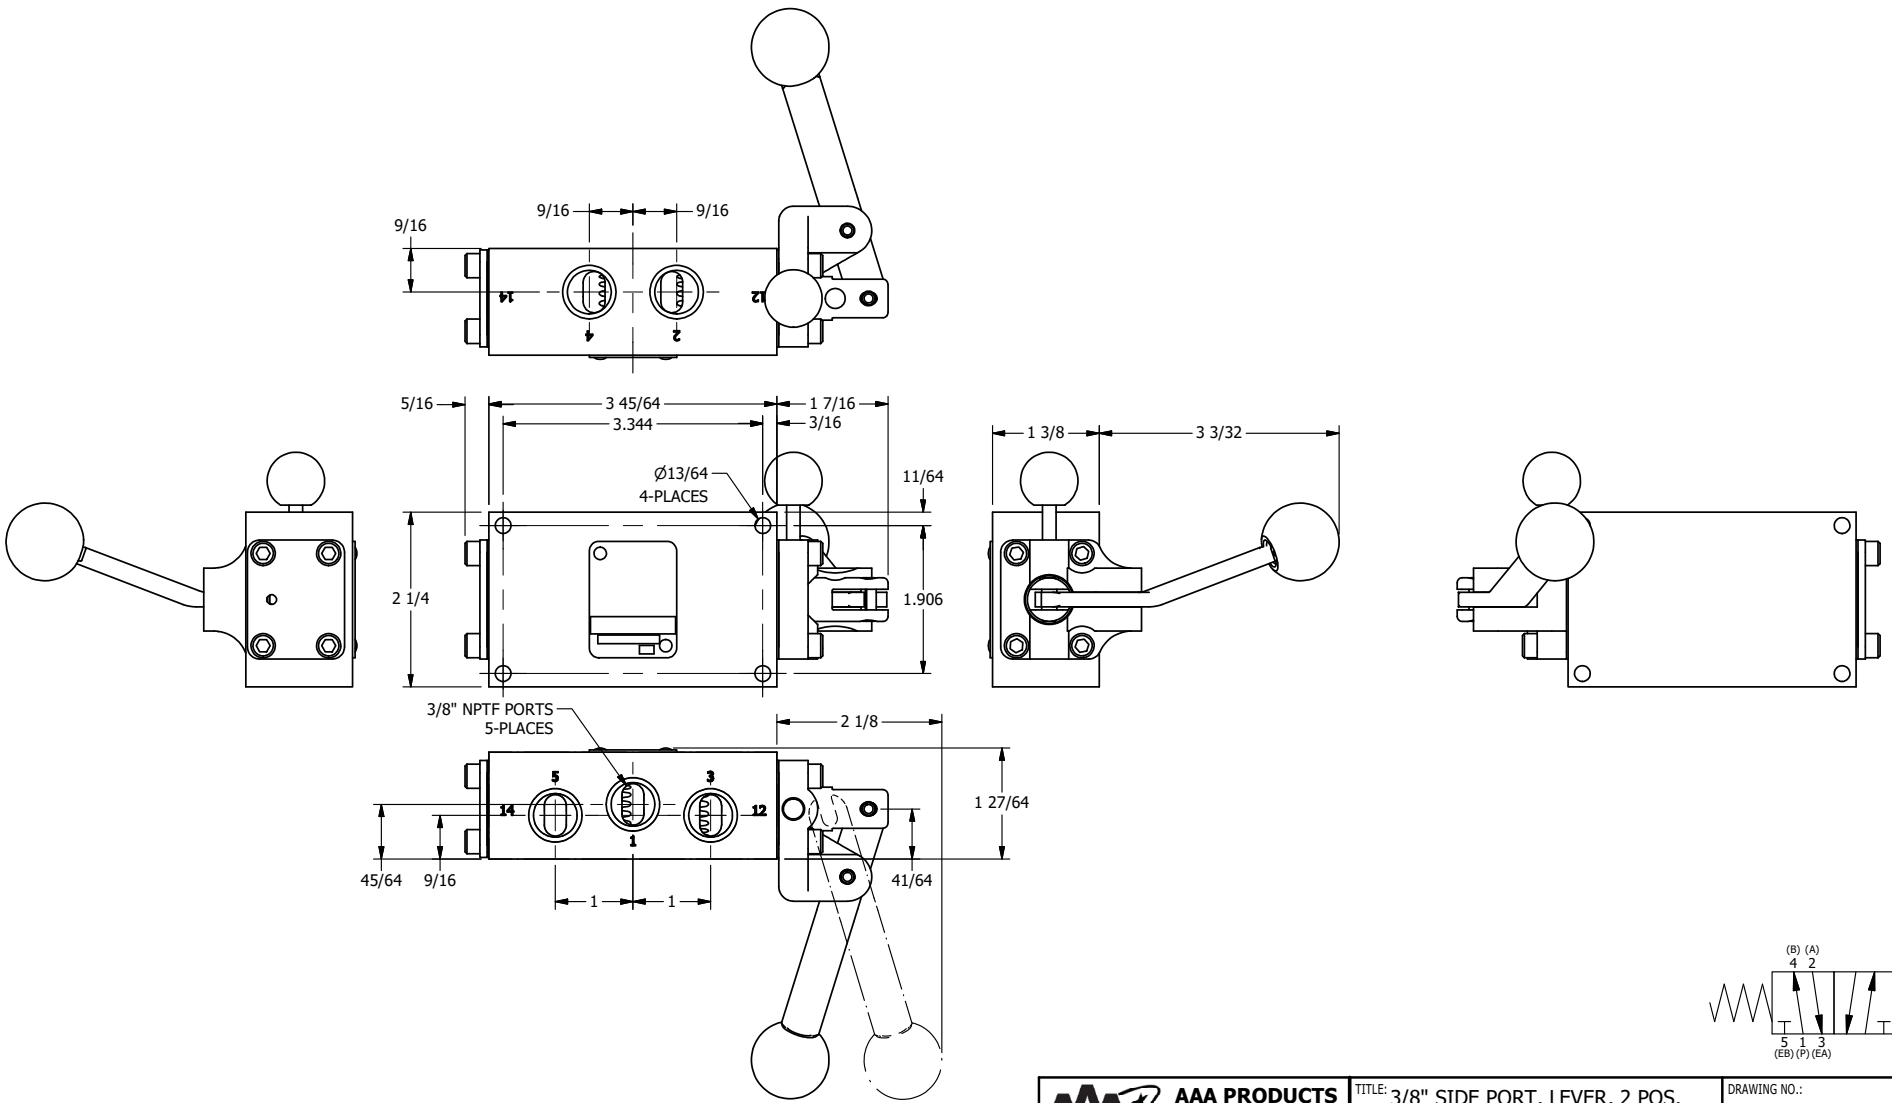

AAA
PRODUCTS
INTERNATIONAL

**AAA PRODUCTS
INTERNATIONAL**
7114 Harry Hines Blvd
Dallas, TX 75235

TITLE: 3/8" SIDE PORT, LEVER, 2 POS,
SPR RTRN, BNT LVR LFT,
PIN LOCK A & C, RED KNOB, 180D LVR

DRAWING NO.:
DIM_HO3BLEJT